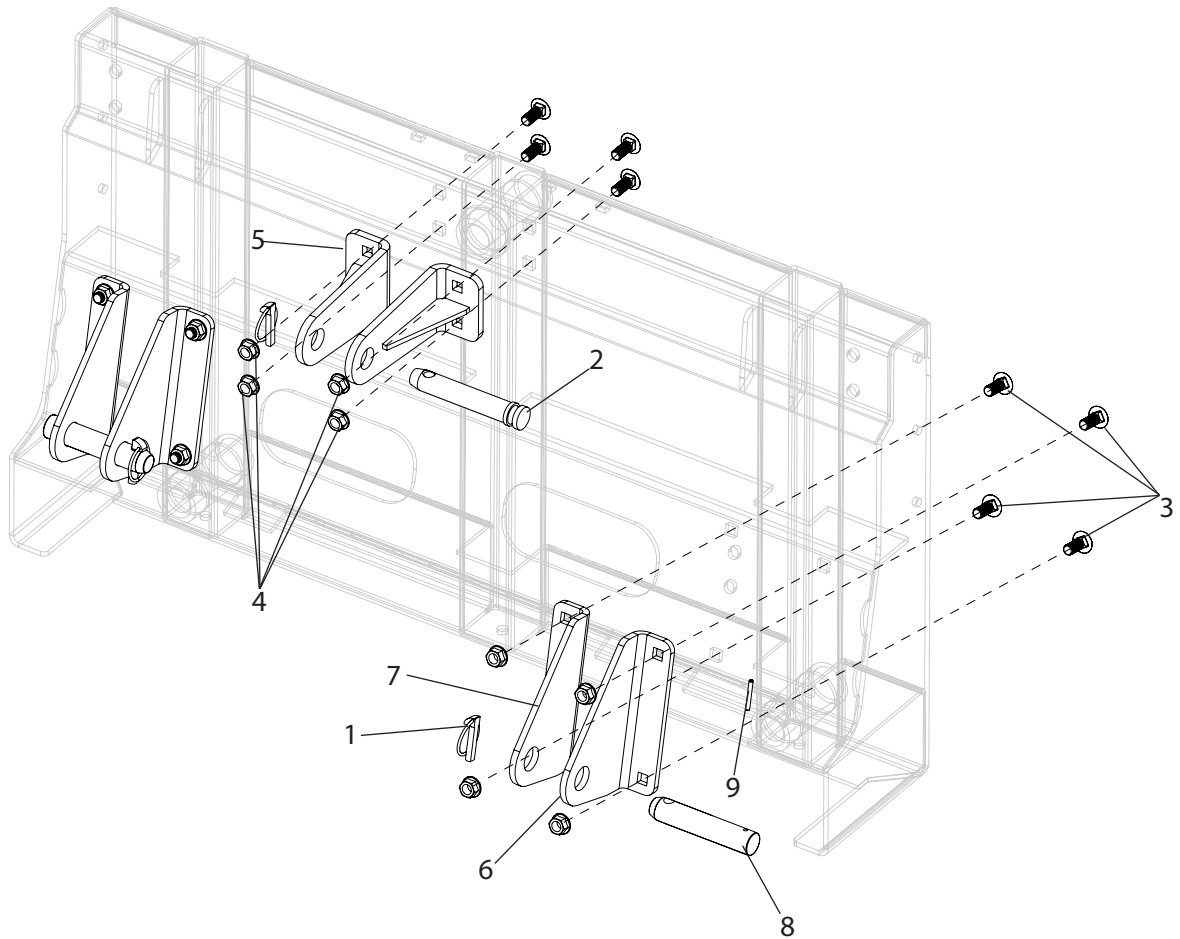

HT3PT Assembly Manual

3PT Hook-Up Kit

Ref #	Qty.	Part Number	Description
1	3	02703	Pin, Linch 7/16" Cat 1 & 2
2	1	03011	Pin, Top Link Cat 2 (4-5/16" Usable)
3	12	CB112*114G5	Bolt, Carriage 1/2-13 x 1 1/4" Gr 5
4	12	FN12	Nut, Flange 1/2-13
5	2	HT3PT-001	Top 3PT hook up
6	2	HT3PT-002	Bottom 3pt hook up, left
7	2	HT3PT-003	Bottom 3pt hook up, right
8	2	HT3PT-004	Cat. 2 hitch pin
9	2	RP316*112	Roll Pin, 3/16" x 1-1/2"