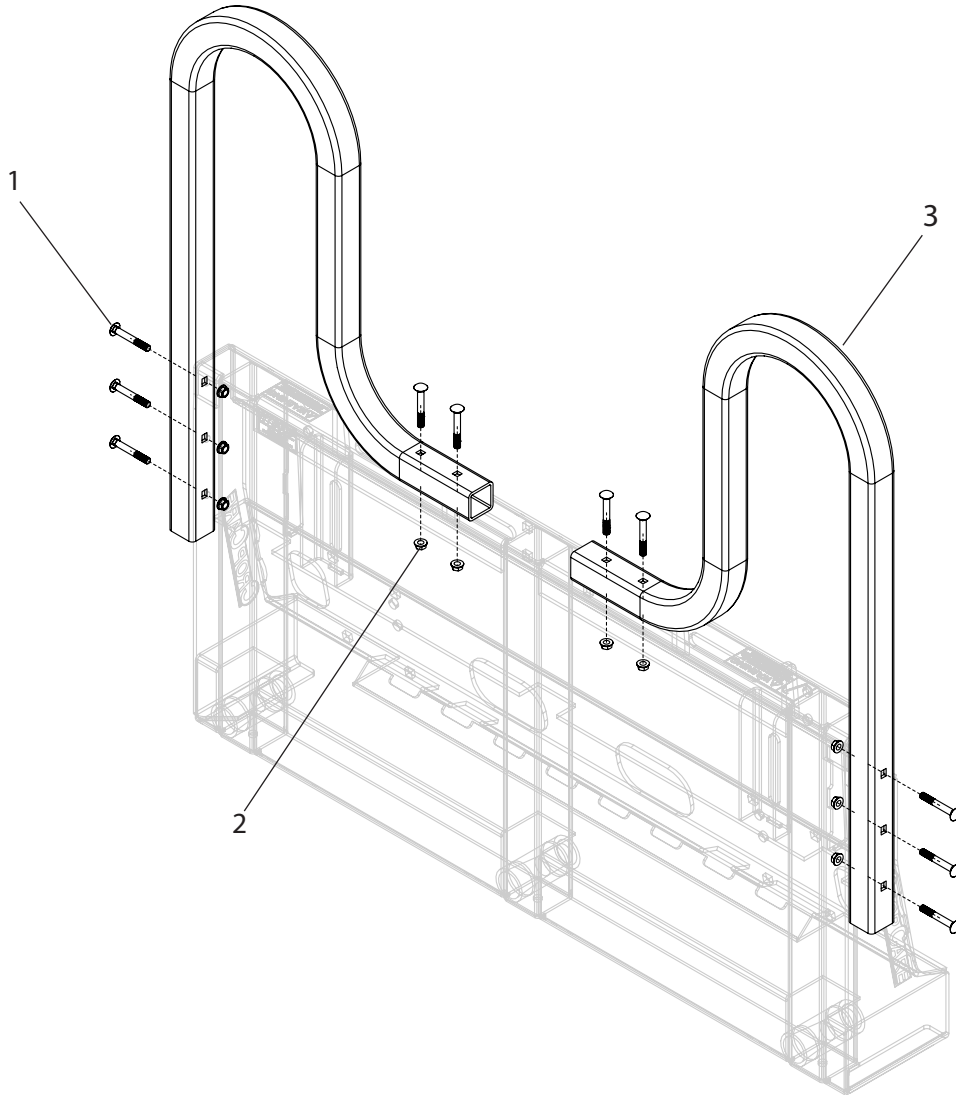

HTR300 Breakdown

Bale Mover Frame Extension

Ref #	Qty.	Part Number	Description
1	10	CB38*234G5	Bolt, Carriage 3/8-16 x 2-3/4" Gr 5
2	10	FN38	Nut, Flange 3/8-16
3	2	HTR300-001	Bale mover frame extension, tube