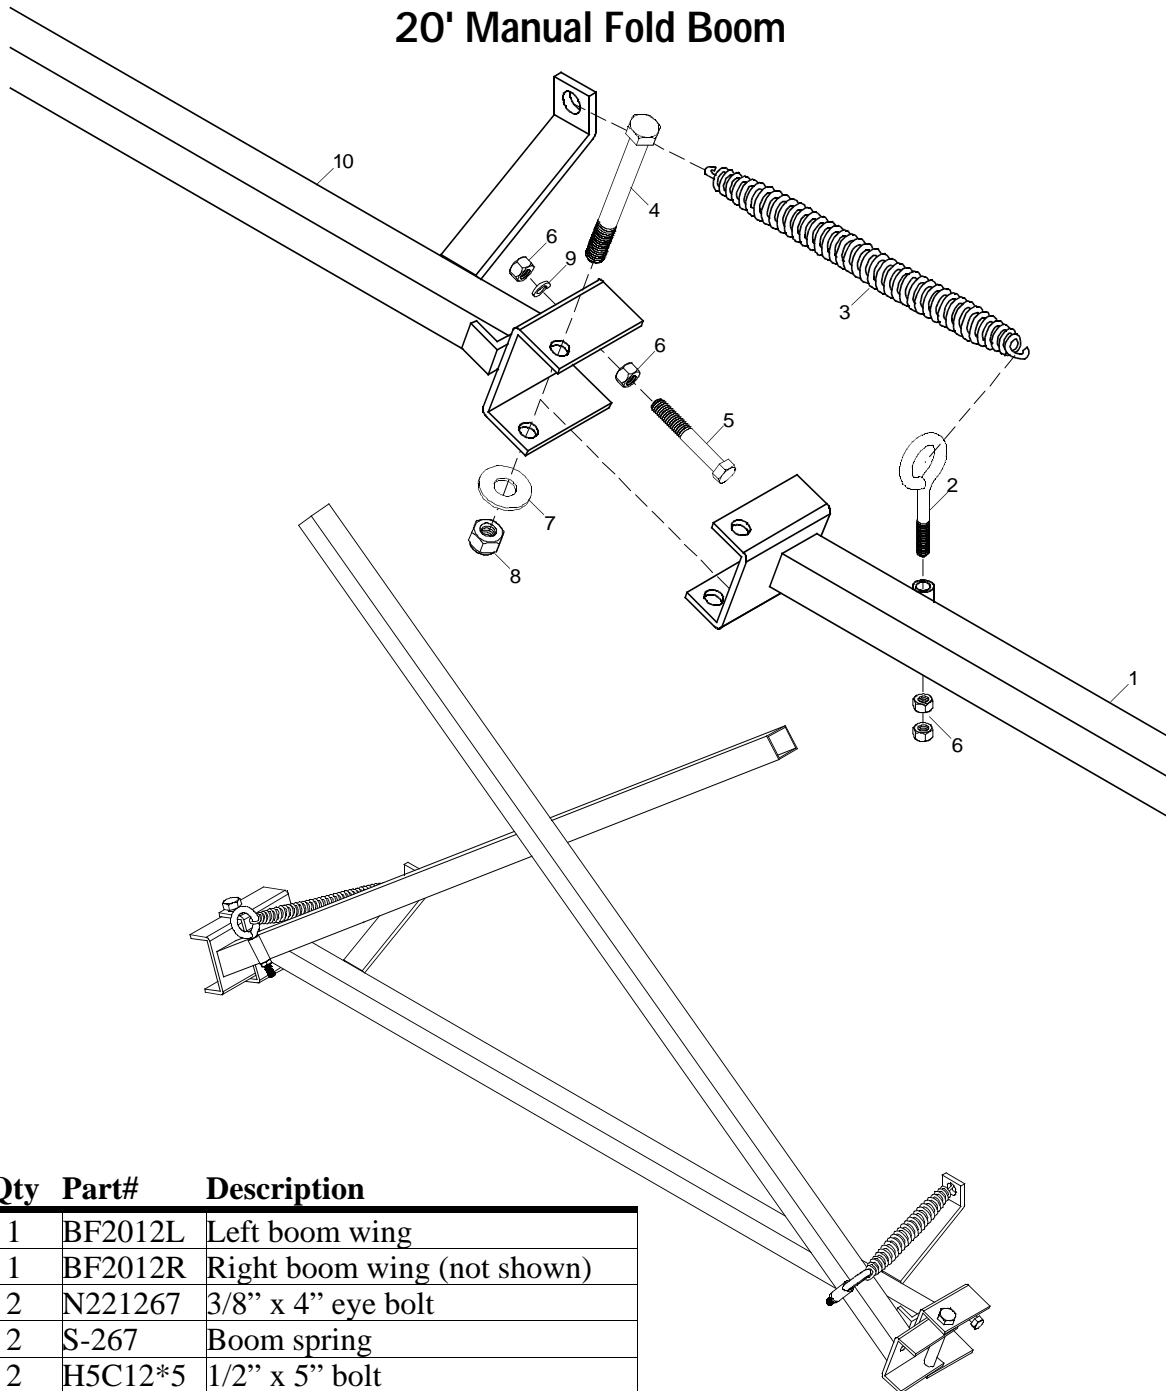

CROPCARE

50 Woodcorner Rd | Lititz PA 17543 | (717) 738-7350
www.CropCareEquipment.com

Model # BF20 20' Manual Fold Boom

Ref#	Qty	Part#	Description
1	1	BF2012L	Left boom wing
	1	BF2012R	Right boom wing (not shown)
2	2	N221267	3/8" x 4" eye bolt
3	2	S-267	Boom spring
4	2	H5C12*5	1/2" x 5" bolt
5	2	H5C38*2	3/8" x 2" bolt
6	8	NC38	3/8" nut
7	2	FW12	1/2" flat washer
8	2	NNC12	1/2" nylon lock nut
9	2	LW38	3/8" lock washer
10	1	BF2011	Center frame