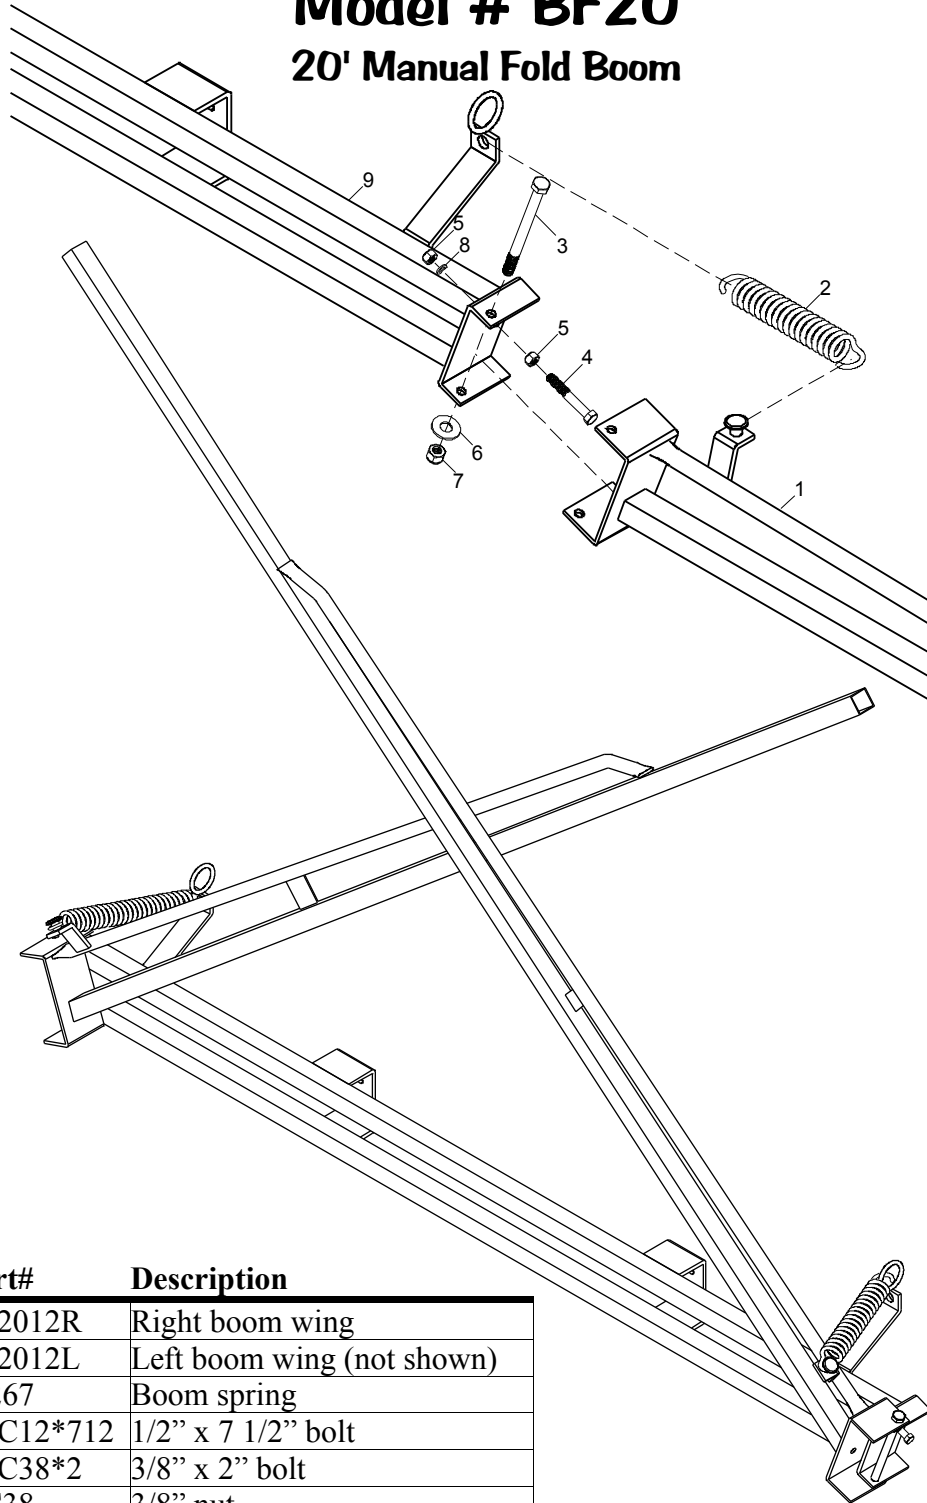

## Model # BF20 20' Manual Fold Boom

Ref#	Qty	Part#	Description
1	1	BF2012R	Right boom wing
	1	BF2012L	Left boom wing (not shown)
2	2	S-267	Boom spring
3	2	H5C12*712	1/2" x 7 1/2" bolt
4	2	H5C38*2	3/8" x 2" bolt
5	8	NC38	3/8" nut
6	2	FW12	1/2" flat washer
7	2	NNC12	1/2" nylon lock nut
8	2	LW38	3/8" lock washer
9	1	BF2011	Center frame