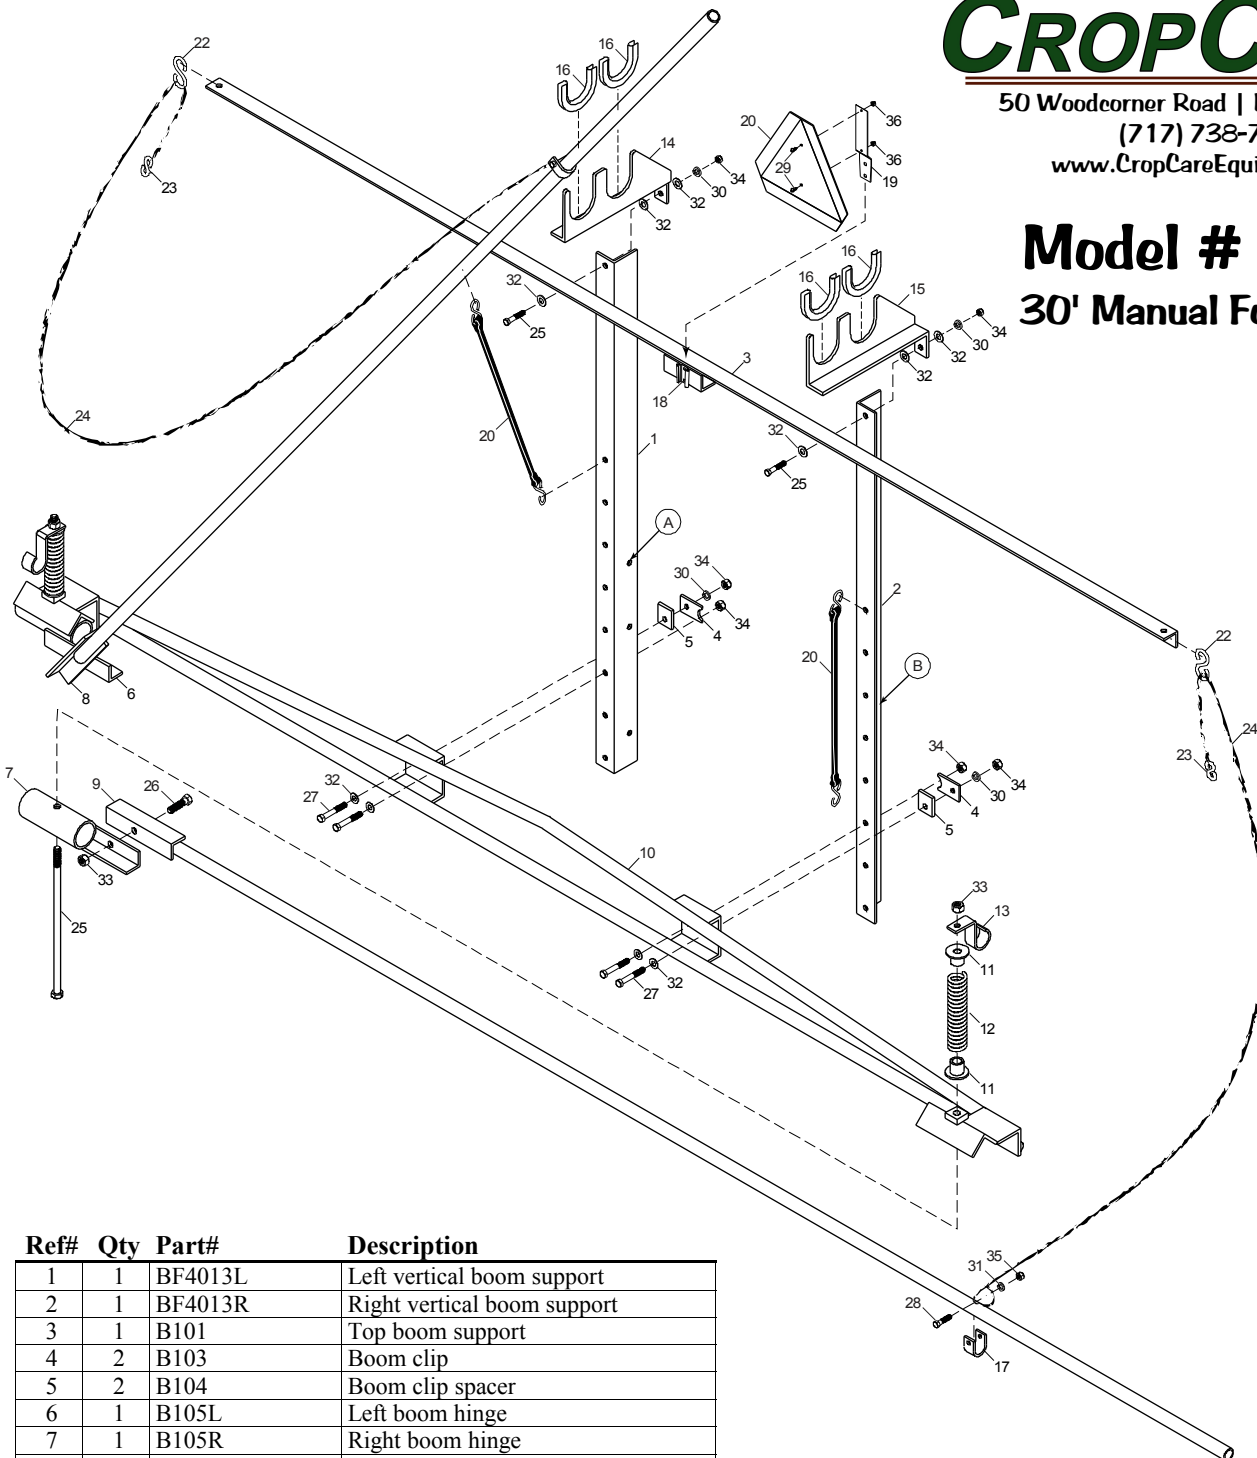

## Model # BF30

## 30' Manual Fold Boom

Ref#	Qty	Part#	Description
1	1	BF4013L	Left vertical boom support
2	1	BF4013R	Right vertical boom support
3	1	B101	Top boom support
4	2	B103	Boom clip
5	2	B104	Boom clip spacer
6	1	B105L	Left boom hinge
7	1	B105R	Right boom hinge
8	1	B106L	Left boom
9	1	B106R	Right boom
10	1	B107	Center boom
11	4	B108	Spring cap
12	2	B109	1 3/4" OD x 8" long spring
13	2	B110	Hose holder
14	1	B111L	Left boom rest
15	1	B111R	Right boom rest
16	4	8451A53	Push-on Rubber Trim 7 3/4" long
17	2	B112	Rope clip
18	1	SMVS	SMV socket
19	1	SMVB	SMV spade
20	1	SMVP	Plastic SMV sign
21	2	TS15	15" tarp strap
22	2	N273433	2 1/2" S-hook

Ref#	Qty	Part#	Description
23	2	N273425	2" S-hook
24	2	F348	Support rope
25	2	H5C12*12	1/2" x 12" bolt
26	2	H5C12*112	1/2" x 1 1/2" bolt
27	6	H5C38*114	3/8" x 1 1/4" bolt
28	2	H5C516*2	5/16" x 2" bolt
29	2	SBR14*34	1/4" x 3/4" stove bolt
30	4	LW38	3/8" lock washer
31	2	LW516	5/16" lock washer
32	4	FW38	3/8" flat washer
33	4	NNC12	1/2" nylon lock nut
34	6	NC38	3/8" nut
35	2	NC516	5/16" nut
36	2	NC14	1/4" nut