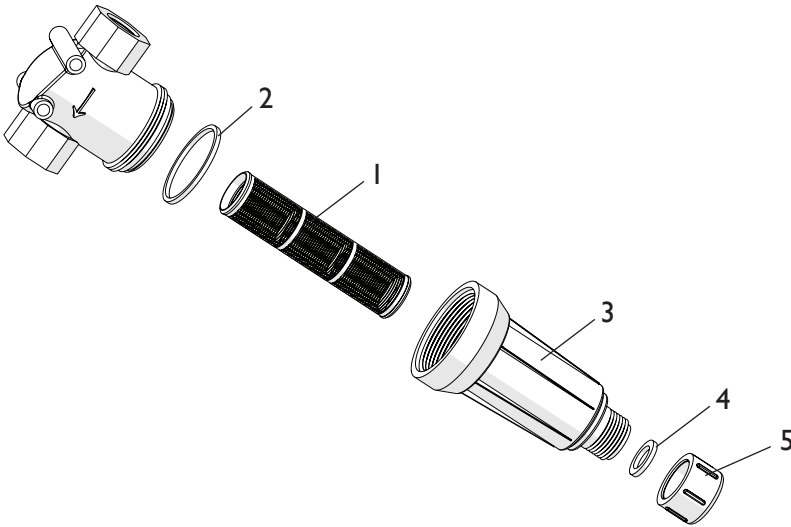

CROPCARE

AA126ML-3 & AA126ML-4 Breakdown

Ref #	Qty.	Part Number	Description
1	1	CPI69033SSPP	Screen -3/4 & 1in 124/6 FILTER 30M
		CPI69034SSPP	Screen, 3/4" & 1" 124/6 Filter 50M
		CPI69035SSPP	Screen -3/4 & 1in 124/6 FILTER 80M
2	1	CP50494EPR	Strainer gasket, AA126, 3/4" & 1"
3	1	CP50493PP	Strainer Bowl, AA126ML-3 or 4
4	1	CP63150EPR	Gasket, EPDM Rubber
5	1	CP48655PP	Cap, Polypropylene (Gray)