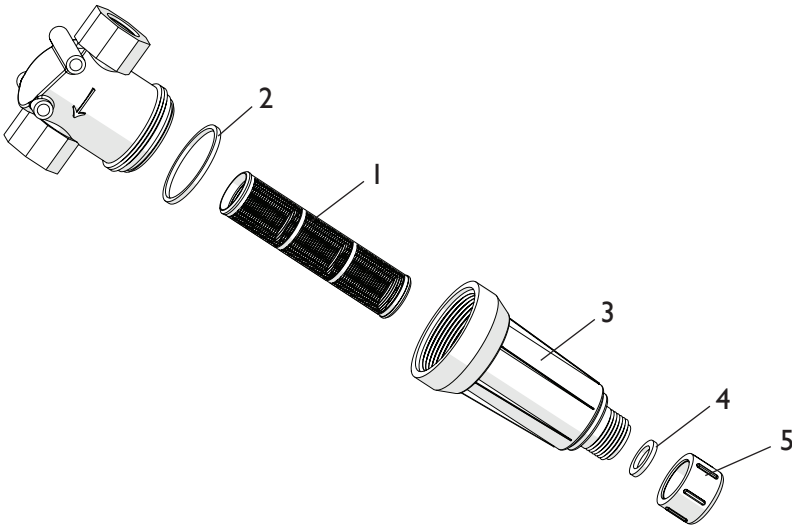

CROPCARE

AA126ML-5 & AA126ML-6 Breakdown

| Ref # | Qty. | Part Number | Description |
|-------|------|--------------|--|
| 1 | 1 | CPI59413SSPP | Screen, 50 Mesh (1-1/4" & 1-1/2" Line Strainers) |
| | | CPI59414SSPP | Screen, 80 Mesh, AA126ML-5- or 6 |
| | | CPI59412SSPP | Screen, 30 Mesh, AA126ML-5 or 6 |
| 2 | 1 | CP48656EPR | Strainer gasket, AA126, 1 1/4" & 1 1/2" |
| 3 | 1 | CP48654PP | Strainer Bowl |
| 4 | 1 | CP63150EPR | Gasket, EPDM Rubber |
| 5 | 1 | CP48655PP | Cap, Polypropylene (Gray) |