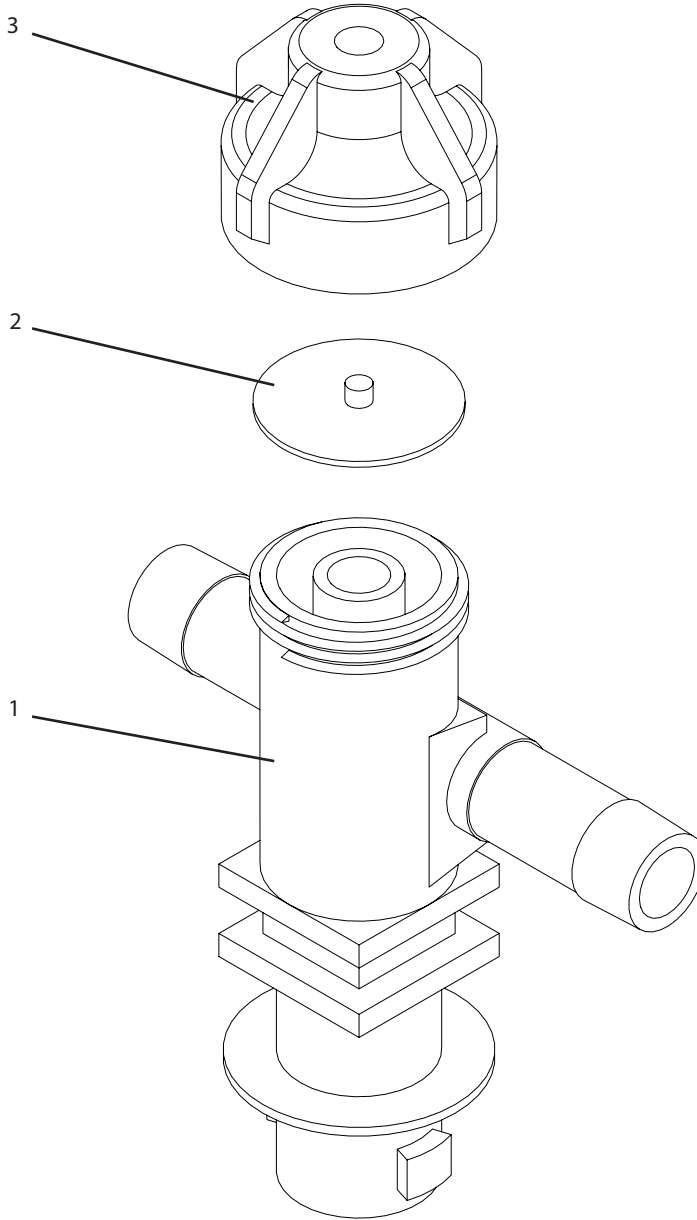

22252312500NYB Breakdown

Body, Nozzle Tee 1/2" QJ300

Ref#	Qty.	Part Number	Description
1	1	CP22240NYB	Double hose shank body, 1/2"
2	1	CP21953EPR	Rubber diaphragm
3	1	2195010NYB	Diaphragm cap, 10 psi