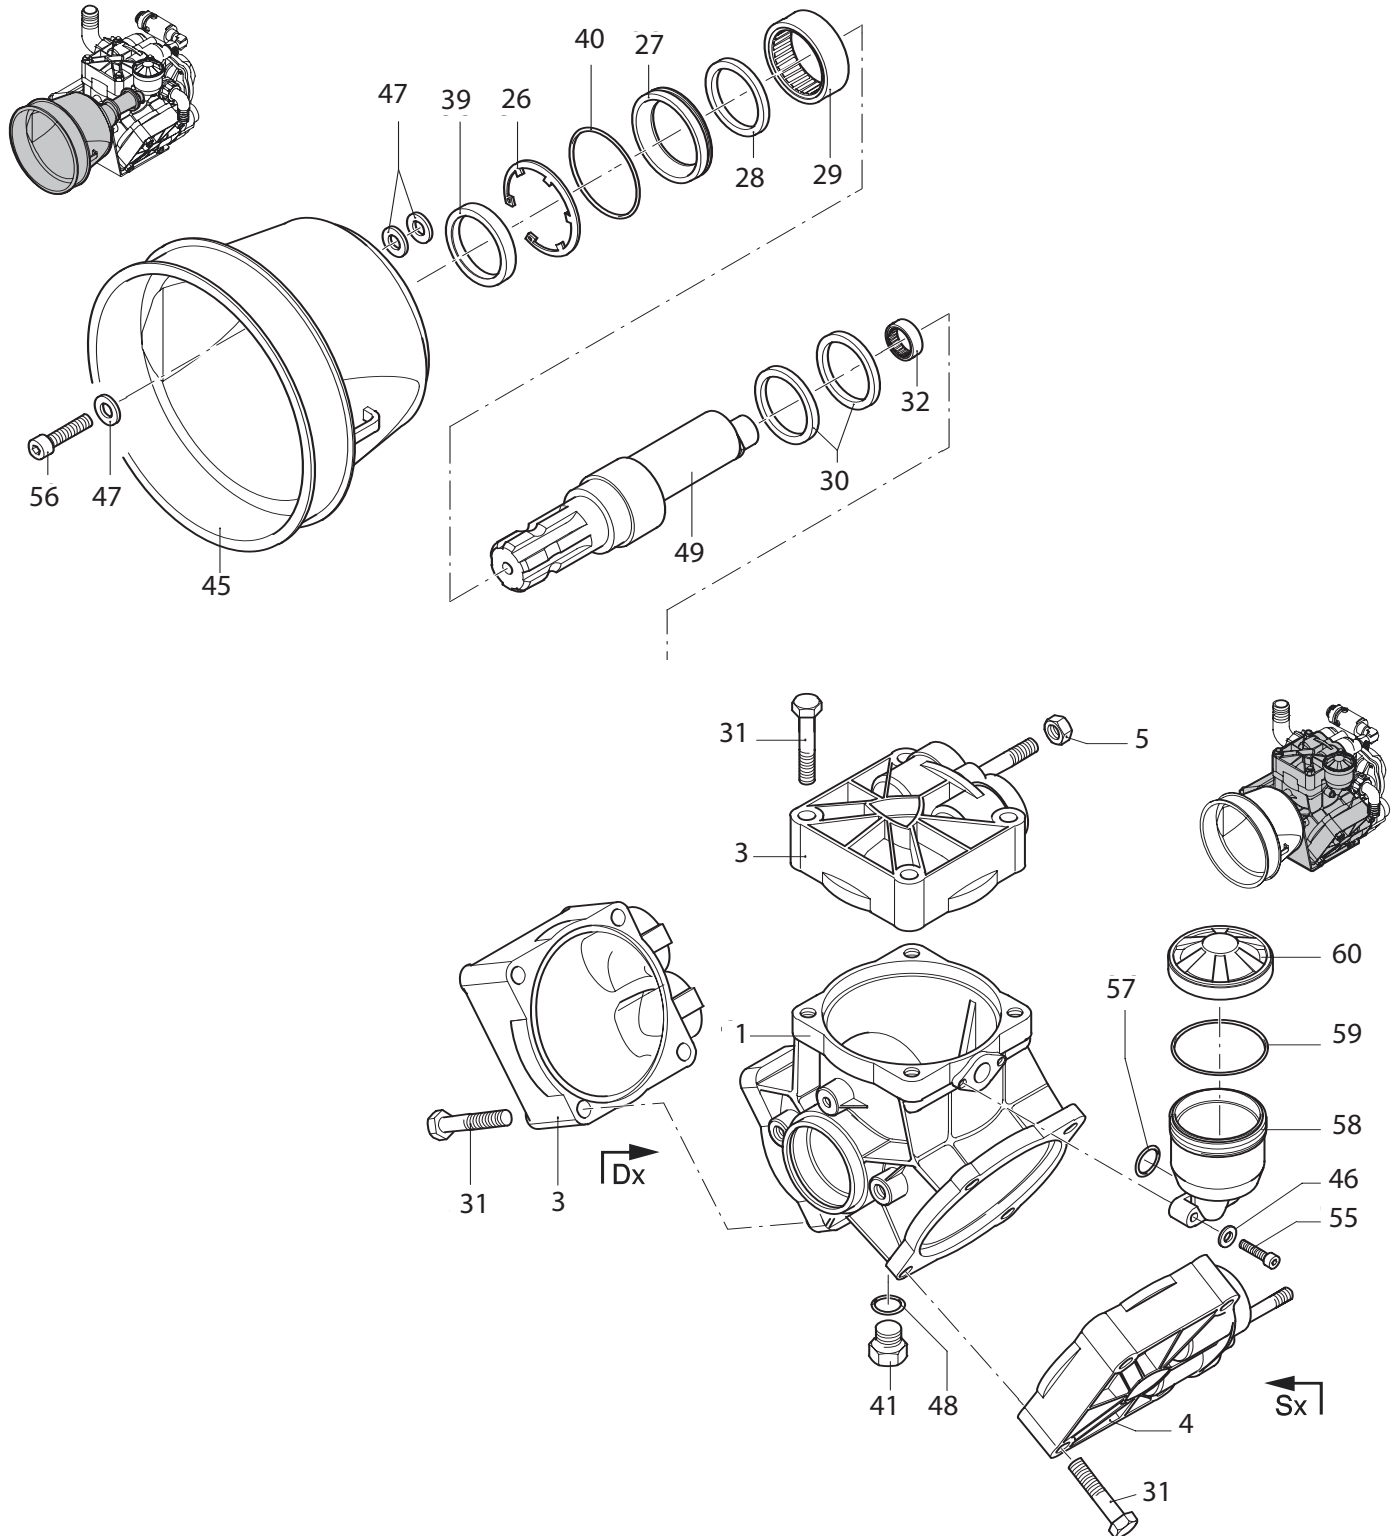

9910D135 Breakdown

Pump, Diaphragm (3) 1-1/2" Hose Barb Inlet, 1" Hose Barb Outlet 34.8 GPM 290 PSI