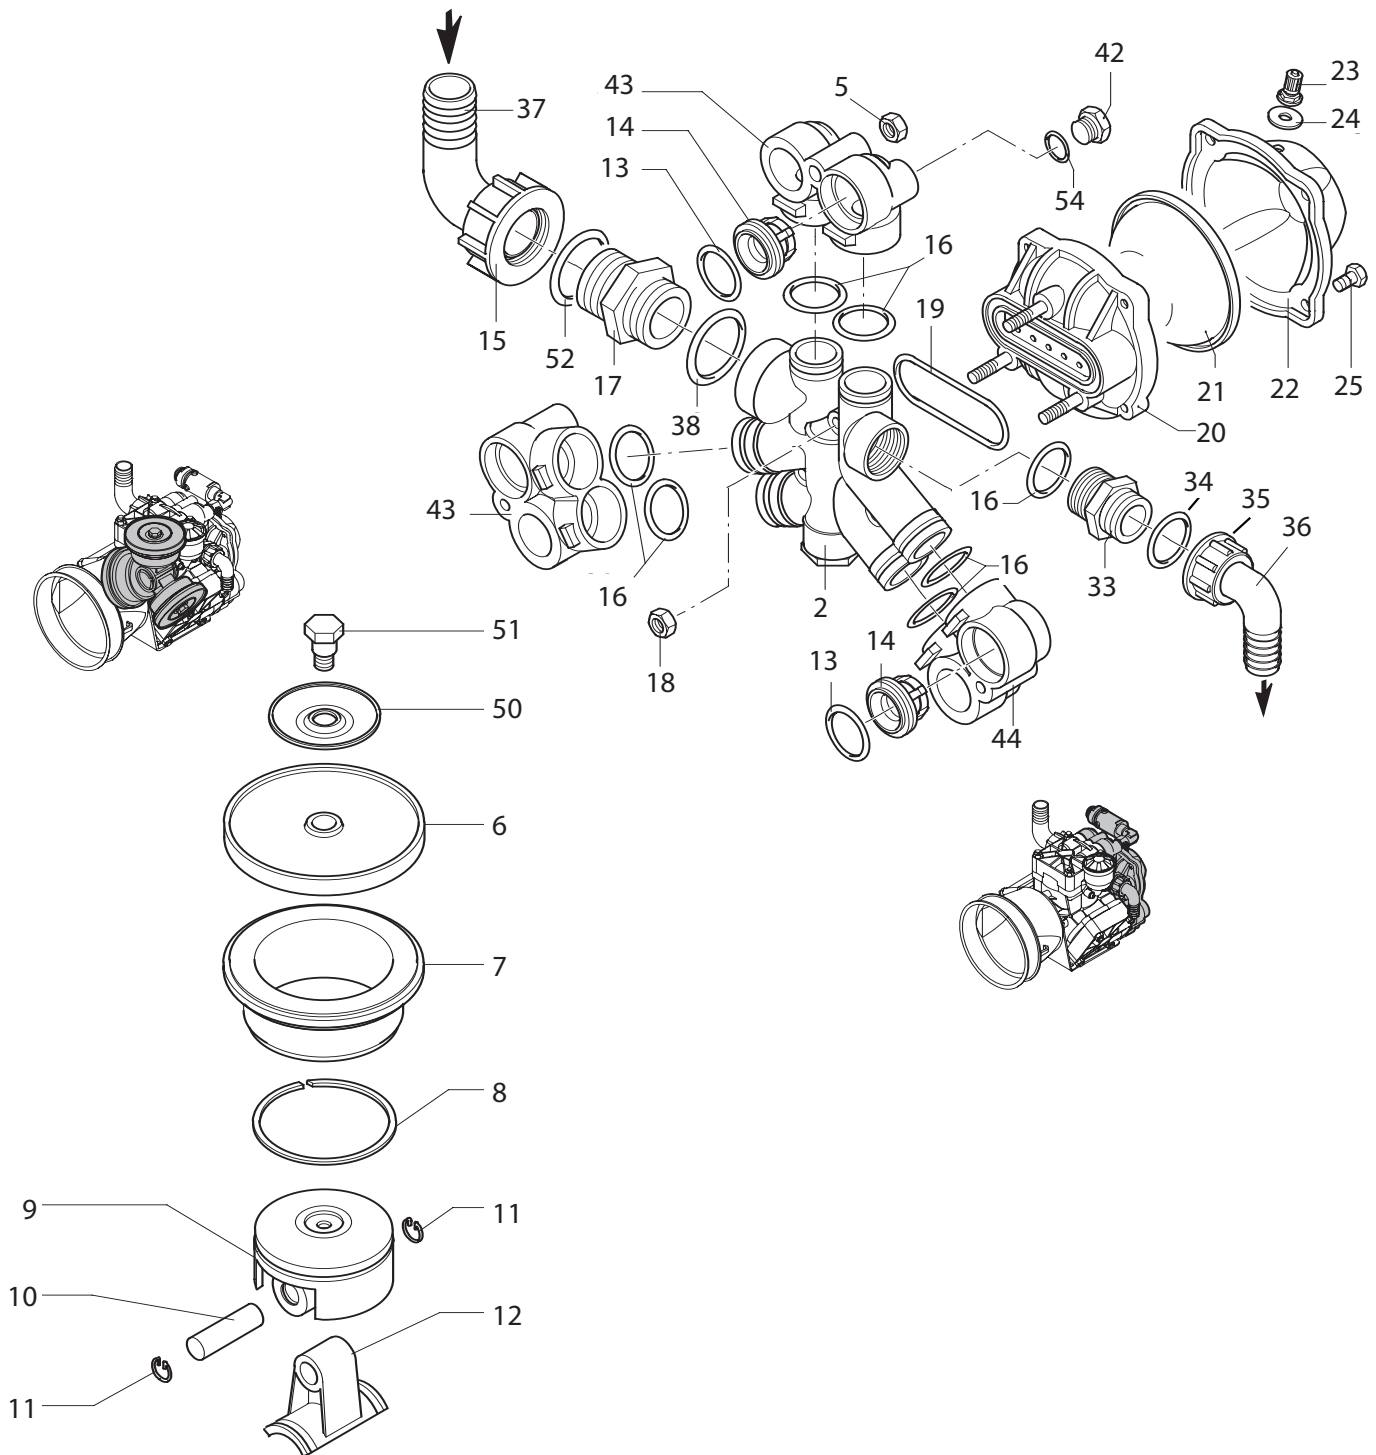

9910D135 Breakdown

Pump, Diaphragm (3) 1-1/2" Hose Barb Inlet, 1" Hose Barb Outlet 34.8 GPM 290 PSI

9910D135 Breakdown

Pump, Diaphragm (3) 1-1/2" Hose Barb Inlet, 1" Hose Barb Outlet 34.8 GPM 290 PSI

Ref#	Qty.	Part Number	Description
1	1	9910580013	Pump body with bolts
2	1	9910580150	Manifold
3	2	9910550101	DX Right head
4	1	9910550102	SX Left head
5	3	9910180152	Nut
6	3	9910550085 *	Diaphragm (Desmopan) Standard
7	3	9910580350	Sleeve (D135)
8	3	9910500260	Piston ring
9	3	9910580120	Piston
10	3	9910380300	Pin
11	6	9910380080	Pin ring
12	3	9910580140	Connecting rod
13	6	9910320030 * ** ***	O-ring
14	6	9910759051 **	Complete valve
15	1	9910540541	Ring nut
16	7	9910390291 ***	O-ring
17	1	9910540530	Threaded adapter
18	3	9910390271	Nut
19	1	9910580050	Gasket, accumulator manifold
20	1	9910580180	Accumulator manifold
21	1	9910550190 *	Accumulator diaphragm
22	1	9910559204	Accumulator head
23	1	9910550300	Air valve
24	1	9910650542 ***	O-ring
25	4	9910550680	M8 x 20 Bolt
26	1	9910200391	Retainer ring
27	1	9910550470	Gasket retainer
28	1	9910550070	Spacer ring
29	1	9910550060	Roller bearing
30	2	9910580470	Connecting rod ring
31	12	9910551040	M10 x 55 Bolt
32	1	9910550310	Roller bushing
33	1	9910550340	Threaded adapter
34	1	9910550350 ***	O-ring
35	1	9910550242	Ring nut
36	1	9910550370	Elbow 1"
37	1	9910540550	Elbow 1-1/2"
38	1	9910250310 ***	O-ring
39	1	9910550491	Seal ring
40	1	9910650920 ***	O-ring