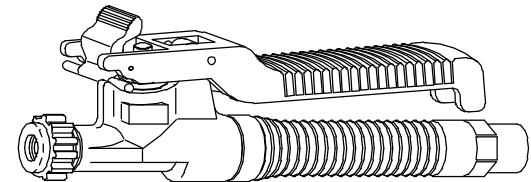

MODEL No. 22650-PP-406
MODEL No. 22650-PP-300

MODEL No. 22650-PP-1/4
MODEL No. B22650-PP-1/4

ITEM	PART NO.	DESCRIPTION
1	CP22656-NY	Trigger Lock, Nylon
2	CP22671-IZP	Groove Pin, Steel, Zinc Plated
3	CP22672-IZP	Groove Pin, Steel, Zinc Plated
4	CP22655-PP	Trigger, Polypropylene (Black)
5	CP22658-PP	Spring Retainer, Polypropylene (Black)
* 6	CP22660-PHSS	Spring, Type 17-7PH Stainless Steel
7	CP22657-NY	Stem, Nylon (Gray)
8	CP22676-NEO	Gasket, Neoprene
9	CP22659-PP	Washer, Polypropylene (Black)
* 10	CP22661-VI	Diaphragm, Viton
11	CP22668-PP	Cap, Polypropylene (Black)
12	CP22651-PP	Body, Polypropylene (Black)
* 13	CP7717-2-016-VI	O'Ring, Viton
14	CP39334-VI	Gasket, Viton
15	CP22652-3/8-PP	Handle (With 3/8" Hose Shank Conn.), Polypropylene (Black) For #22650-PP-406
15A	CP22653-1/4-PP	Handle (With 1/4" Hose Shank Conn.), Polypropylene (Black) For #22650-PP-300
15B	CP22654-PP	Handle (With 1/4" NPT (F) Conn.), Polypropylene (Black) For #22650-PP-1/4
15C	CPB22654-PP	Handle (With 1/4" BSPT (F) Conn.), Polypropylene (Black) For #B22650-PP-1/4
		No. 22650-PP-406 TriggerJet® Spray Gun, Polypropylene
		No. 22650-PP-300 TriggerJet® Spray Gun, Polypropylene
		No. 22650-PP-1/4 TriggerJet® Spray Gun, Polypropylene
		No. B22650-PP-1/4 TriggerJet® Spray Gun, Polypropylene