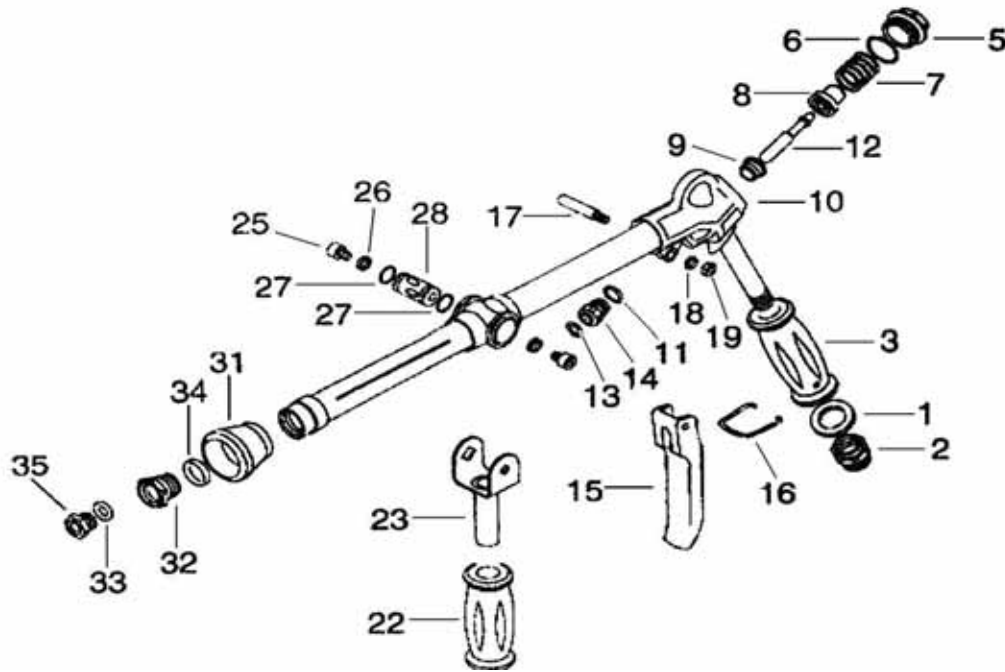

Hypro® Pistol-Grip Spray Gun

ModelNumber:33810010

Parts Breakdown:

Ref. No	Qty. Req'd	Part Number	Description
1	1	9920-232	Washer
2	1	9920-230B	Inlet port
3	1	9920-193	Hand grip
5	1	9920-231	Plug
6*	1	N/A separately	O-ring
7	1	9920-233	Spring
8	1	9920-71903.1	Poppet
9*	1	N/A separately	Seat
10	1	9920-13.1615.8	Barrel assembly
11*	1	N/A separately	O-ring
12	1	9920-239	Plunger
13*	1	N/A separately	O-ring
14	1	9920-241	Guide
15	1	9920-246	Trigger
16	1	9920-245C	Locking clip
17	1	9920-194	Pin

Ref. No	Qty. Req'd	Part Number	Description
18	1	9920-1751	Washer
19	1	9920-5587-68	Nut
22	1	9920-192	Front grip
23	1	9920-247	Bracket
25	2	9920-5931	Bolt
26	2	9920-1751	Washer
27*	2	N/A separately	O-ring
28	1	9920-237	Regulator
31	1	9920-408	Shroud
32	1	9920-407	Nozzle retainer
33*	1	N/A separately	O-ring
34*	1	N/A separately	O-ring
35	1	3385	Nozzles: 3385-2300, -3000 -3500, -4000, -4500, -5000 -5500, -6000, -7000
36	1	9910-110130	Hose barb, nut, gasket

* 3385-4000 nozzle is included with the gun.

Specifications:

Model Number: 3381-0010

Maximum Pressure: 1200 psi

Maximum Capacity: 30 gpm

Barrel Length: 21"

Port – NPT: 1/2" Inlet (M)

Paul B, LLC • 50 Woodcorner Rd. • Lititz PA 17543
(717) 738-7350 • www.pbzinc.com