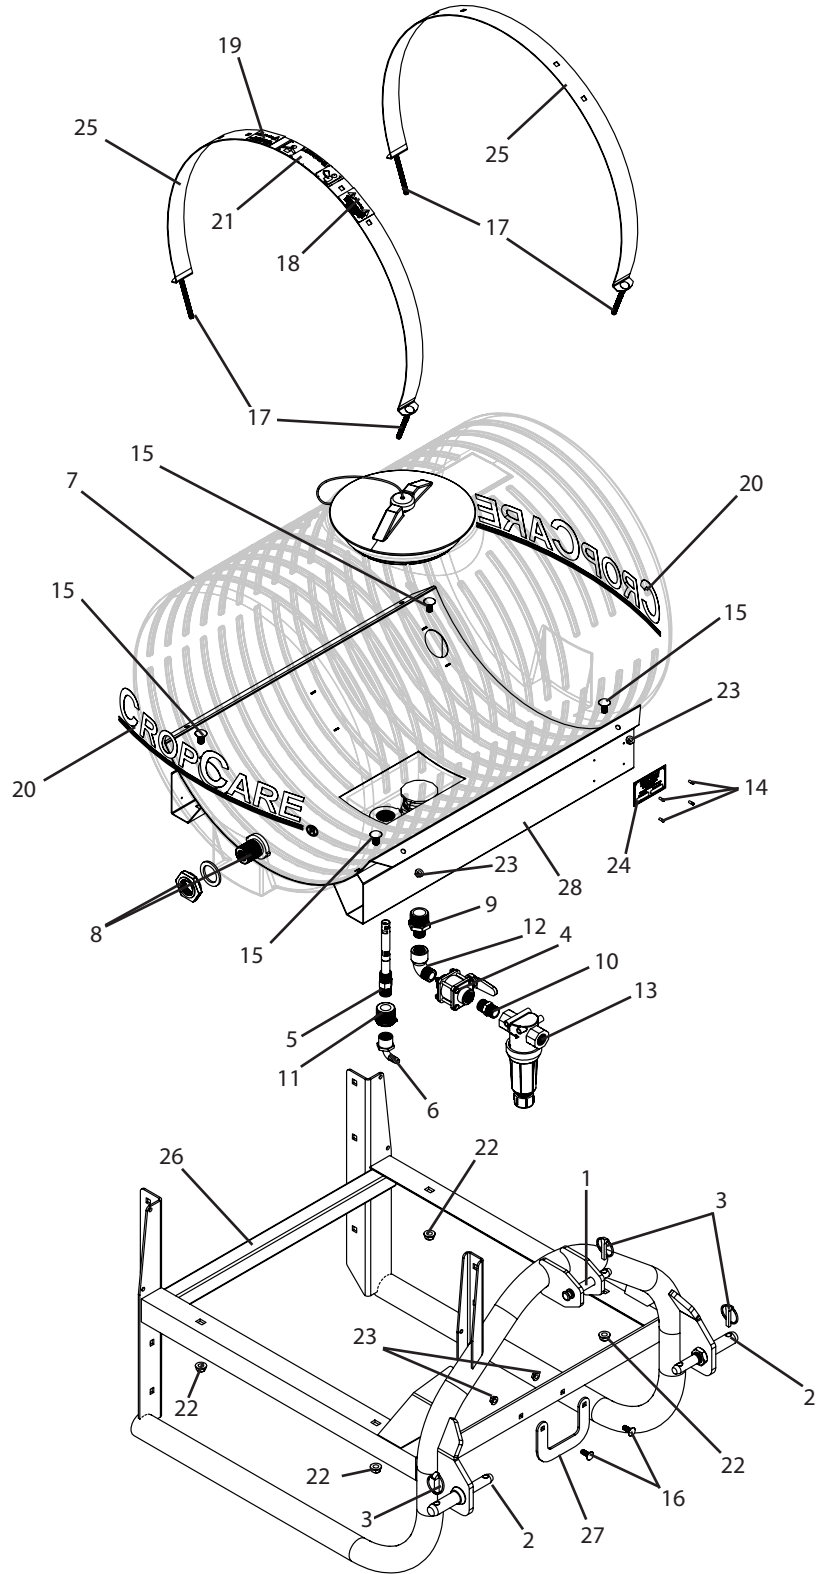

3PT110 Breakdown

110 gallon 3PT hitch sprayer base

3PT110 Breakdown

110 gallon 3PT hitch sprayer base

Ref#	Qty.	Part Number	Description
1	1	00074	Pin, Top Link Cat 1 (3-7/8" Usable)
2	2	00213	Pin, Lift Arm Cat 1 & 2 Forged
3	3	02703	Pin, Linch 7/16" Cat 1 & 2
4	1	075FP	Valve, Ball Bolted 3/4" Full Port
5	1	33710019	Agitator, Jet
6	1	3EL3412F	Adapter, Hose 90° 3/4" FPT x 1/2" HB
7	1	47194 *	Tank, 110 Gallon w/ 2" Sump Yellow
8	1	62798	Fitting, Tank 3/4" FPT Dbl Tap (Requires 1-5/8" Hole)
9	1	8M11434	Nipple, Reducer 1-1/4" MPT x 3/4" MPT Sch 80 Poly
10	1	8M34	Nipple, 3/4" MPT x Close Sch 80 Poly
11	1	8RB11434	Bushing, Reducer 1-1/4" MPT x 3/4" FPT Sch 80 Poly
12	1	8SE34	Elbow, Street 90° 3/4" NPT Sch 80 Poly
13	1	AA126ML-3-50	Strainer, Line 3/4" FPT 50 Mesh Screen Flush out
14	4	BTT44	Rivet, Pop 1/8" Dia. x .188" x .250" Grip SS
15	4	CB12*1G5	Bolt, Carriage 1/2-13 x 1" Gr 5
16	2	CB38*1G5	Bolt, Carriage 3/8-16 x 1" Gr 5
17	4	CB38*4G5	Bolt, Carriage 3/8-16 x 4" Gr 5
18	1	DE136	Decal, Disconnecting Sprayer Warning
19	1	DE39	Decal, "Warning Read Owner's Manual
20	2	DE57	Decal, CropCare Logo 4 7/8" x 24"
21	1	DEMT3980	Decal, "Warning Avoid Injury Follow Labels"
22	4	FN12	Nut, Flange 1/2-13
23	6	FN38	Nut, Flange 3/8-16
24	1	SP500	Plate, Serial Number
25	2	SS30	Tank strap, 110 & 150 gallon, gray
26	1	T150	Frame, 3PT, 110 & 150 gallon, gray
27	1	T411	Hose guide plate
28	1	TS3034P	Tank saddle, 110 gallon, gray

* Component parts breakdowns are available for this part.