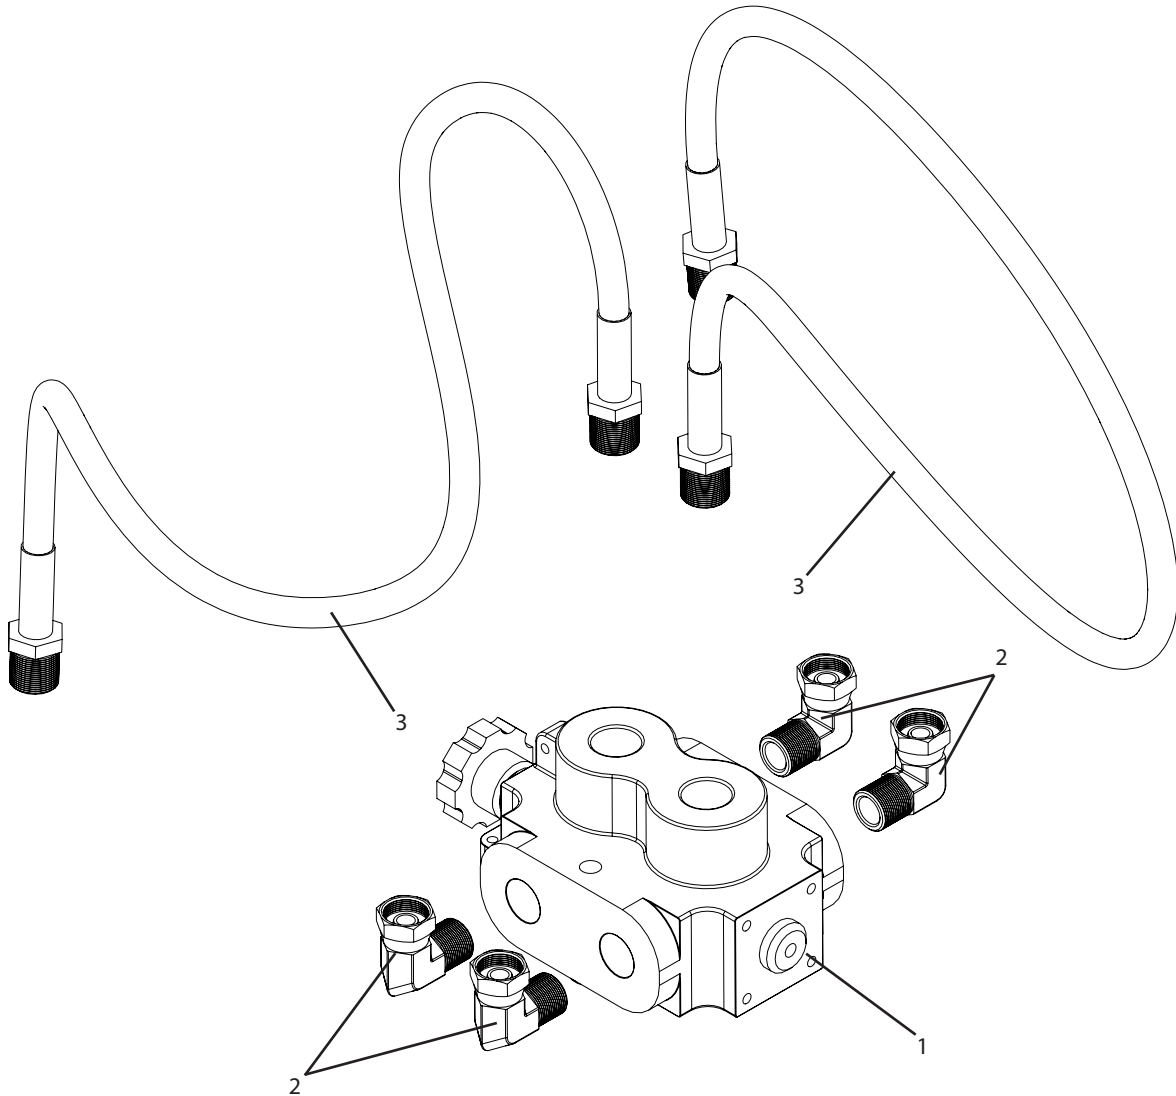

A105 Breakdown

Hydraulic splitter kit

Ref#	Qty.	Part Number	Description
1	1	DS1A1D	Valve, Hyd Double Selector w/knob
2	4	1501-08-08	Elbow, Hyd 90° 1/2" MPT x 1/2" FPT Swivel
3	2	HH1403-1	3' Hose OAL, 1/4" W/HY04-08MP Ends