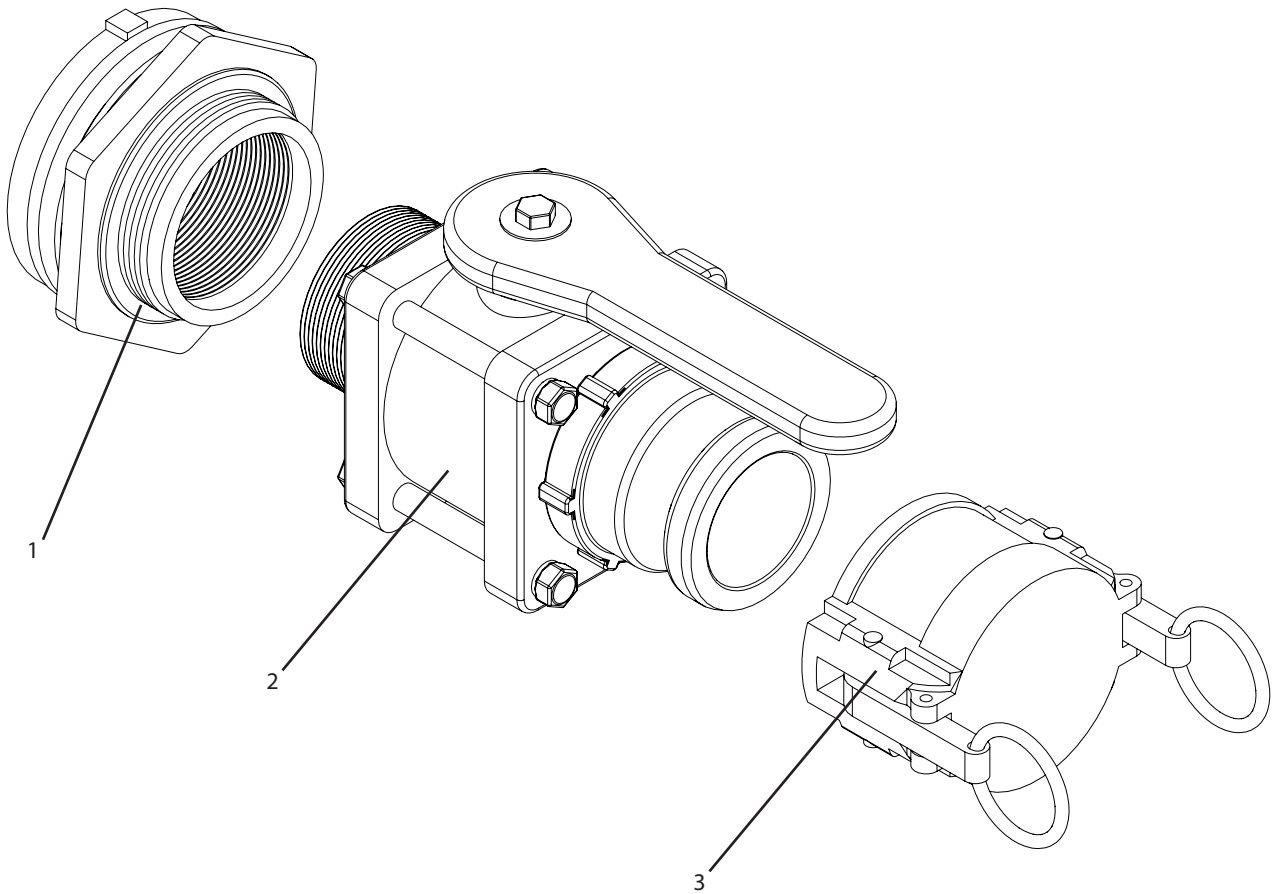

## A125 Breakdown

### Quick fill kit, 2" male coupler

Ref#	Qty.	Part Number	Description
1	1	60405	Fitting, Tank 2" Fitting Dbl Tap (Requires a 3" Hole)
2	1	200CMMC	Valve, Ball Bolted Compact 2" Full Port MPT x Male Coupler
3	1	200DCS	Dust Cap, 2" Male Coupler