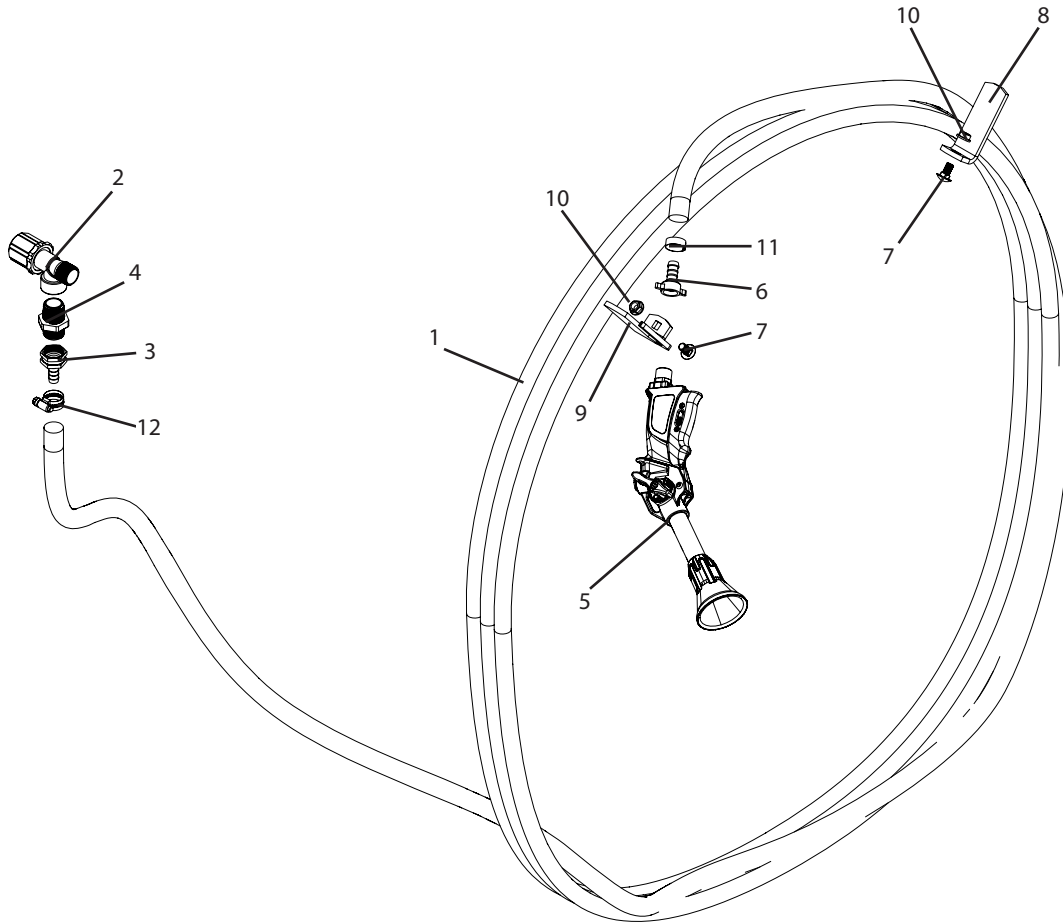

A126 Breakdown

Arag pistol grip gun with 50ft of hose

Ref#	Qty.	Part Number	Description
1	50 FT	1008	Hose, EPDM Rubber 1/2" 300 PSI
2	1	2352034PP	Valve, Throttling 3/4" NPT Poly 150 PSI
3	1	3412	Swivel, Garden Hose Female 1/2" HB x 3/4" FGHT Brass
4	1	3E3434	Adapter, Garden Hose 3/4" MGHT x 3/4" MPT Poly
5	1	5062410F *	Spray Gun, 700 PSI
6	1	9910110130	Adapter, 1/2" HB x 1/2" BSP Wing Nut Assy
7	2	CB38*34G5	Bolt, Carriage 3/8-16 x 3/4" Gr 5
8	1	CC5521	Hose mount
9	1	CC5523	Hose mount w/ gun pin, black
10	2	FN38	Nut, Flange 3/8-16
11	1	J243	Clamp, Band 3/8" x 1" SS
12	1	6806052	Hose Clamp, 1/2" - 29/32" SS

* Additional parts breakdown available.