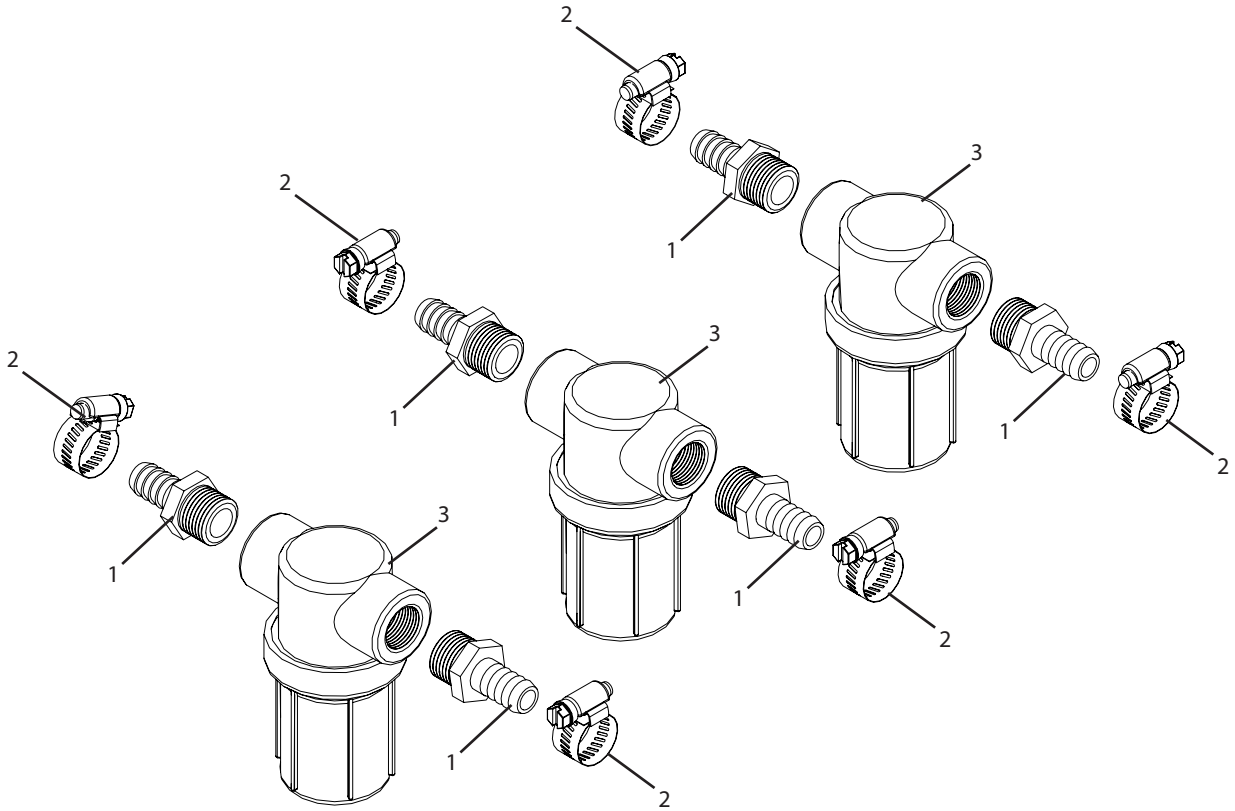

A127 Breakdown

Boom line filters (3) for manual fold boom

Ref#	Qty.	Part Number	Description
1	6	3A1212	Adapter, Hose 1/2" MPT x 1/2" HB
2	6	6806052	Hose Clamp, 1/2" - 29/32" SS
3	3	AA12212PP50 *	Strainer, Line 1/2" FPT 50 mesh screen

* Additional component parts breakdown available.