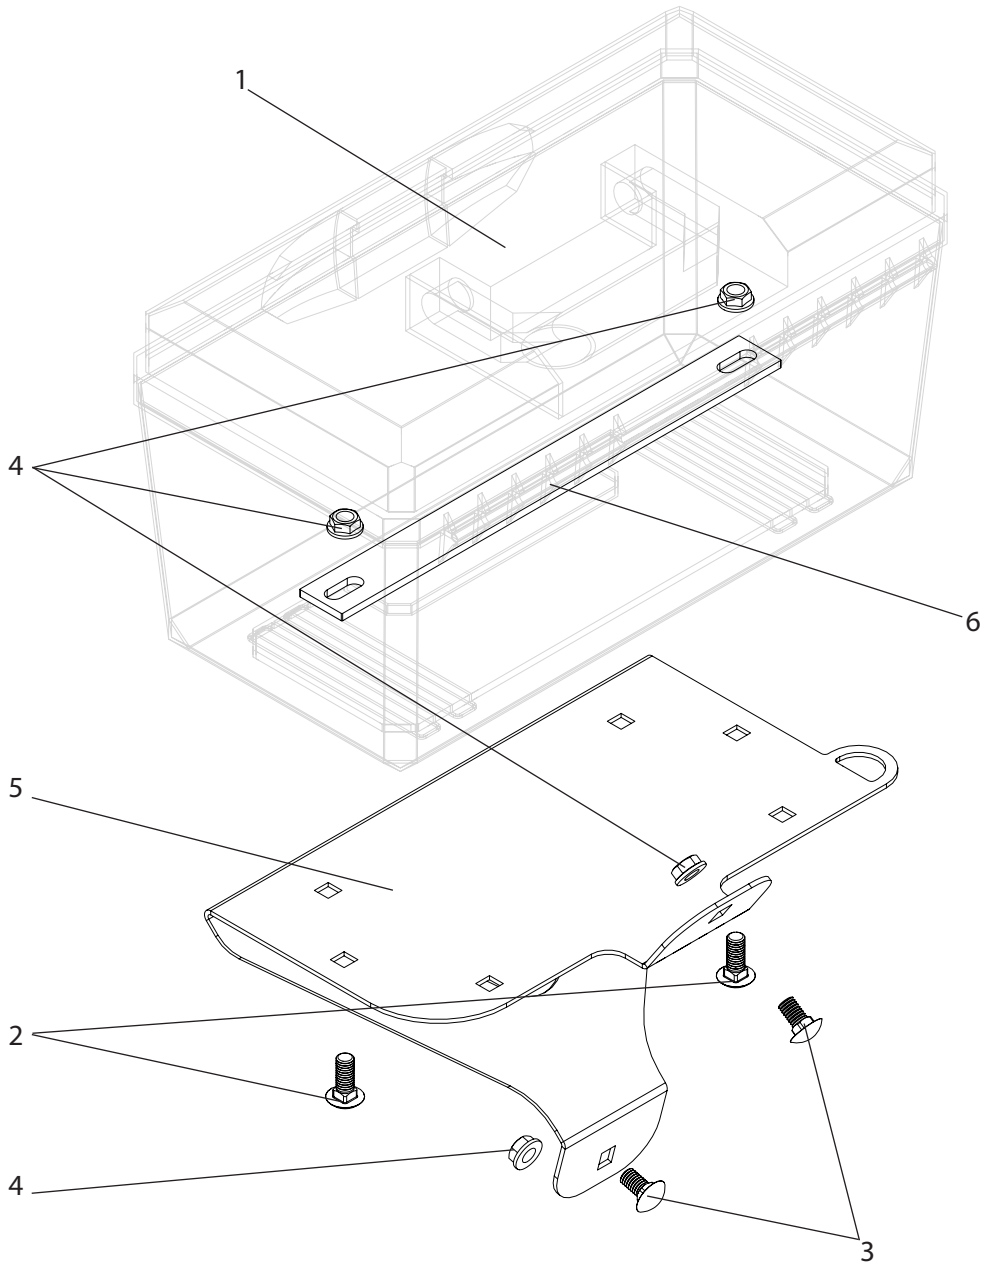

A253 Breakdown

Tool box kit for small trailer

| Ref# | Qty. | Part Number | Description |
|------|------|-------------|--------------------------------------|
| 1 | 1 | 6518TH | Tool Box, 17" Plastic (Flambeau) |
| 2 | 2 | CB38*1G5 | Bolt, Carriage 3/8-16 x 1" Gr 5 |
| 3 | 2 | CB38*34G5 | Bolt, Carriage 3/8-16 x 3/4" Gr 5 |
| 4 | 4 | FN38 | Nut, Flange 3/8-16 |
| 5 | 1 | T484 | Tool Box & Fresh Water Mount (TR400) |
| 6 | 1 | T835 | Toolbox mounting flat |