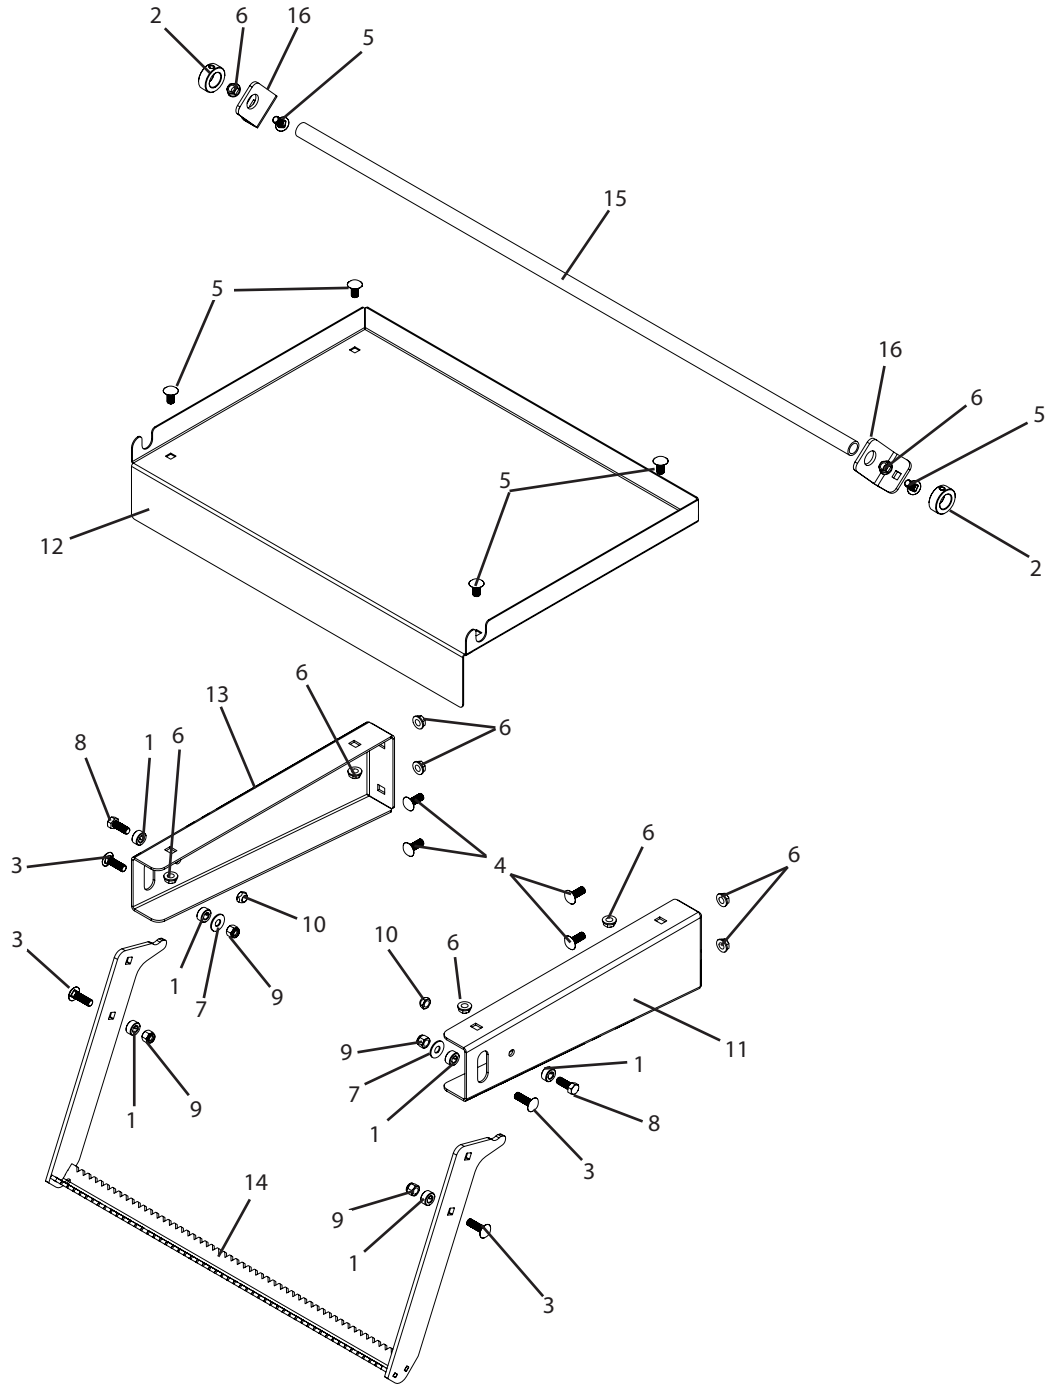

A257 Breakdown

Small Trailer Side Step, No Conv Pack

A257 Breakdown

Small Trailer Side Step, No Conv Pack

Ref#	Qty.	Part Number	Description
1	6	0375P	Shaft Collar, 3/8"
2	2	0875P	Shaft Collar, 7/8"
3	4	CB38*114G5	Bolt, Carriage 3/8-16 x 1-1/4" Gr 5
4	4	CB38*1G5	Bolt, Carriage 3/8-16 x 1" Gr 5
5	6	CB38*34G5	Bolt, Carriage 3/8-16 x 3/4" Gr 5
6	10	FN38	Nut, Flange 3/8-16
7	2	FW38	Washer, Flat 3/8"
8	2	H5C38*1	Bolt, Hex 3/8-16 x 1" Gr 5
9	4	NNC38	Nut, Lock Nylon 3/8-16
10	2	SNC38	Nut, Lock Steel 3/8-16
11	1	T435	Small Trailer Step, Support Brace, Right
12	1	T436	Small Trailer Step, Platform
13	1	T437	Small Trailer Step, Support Brace, Left
14	1	T438	Small Trailer Step, Step Weldment
15	1	T439 *	Small Trailer Step, Handrail Tube, 400 GAL
16	2	T551	Hand rail bracket

* This part number fits a 400 gallon trailer, for a 200 gallon use T442, and for a 300 gallon use T441.