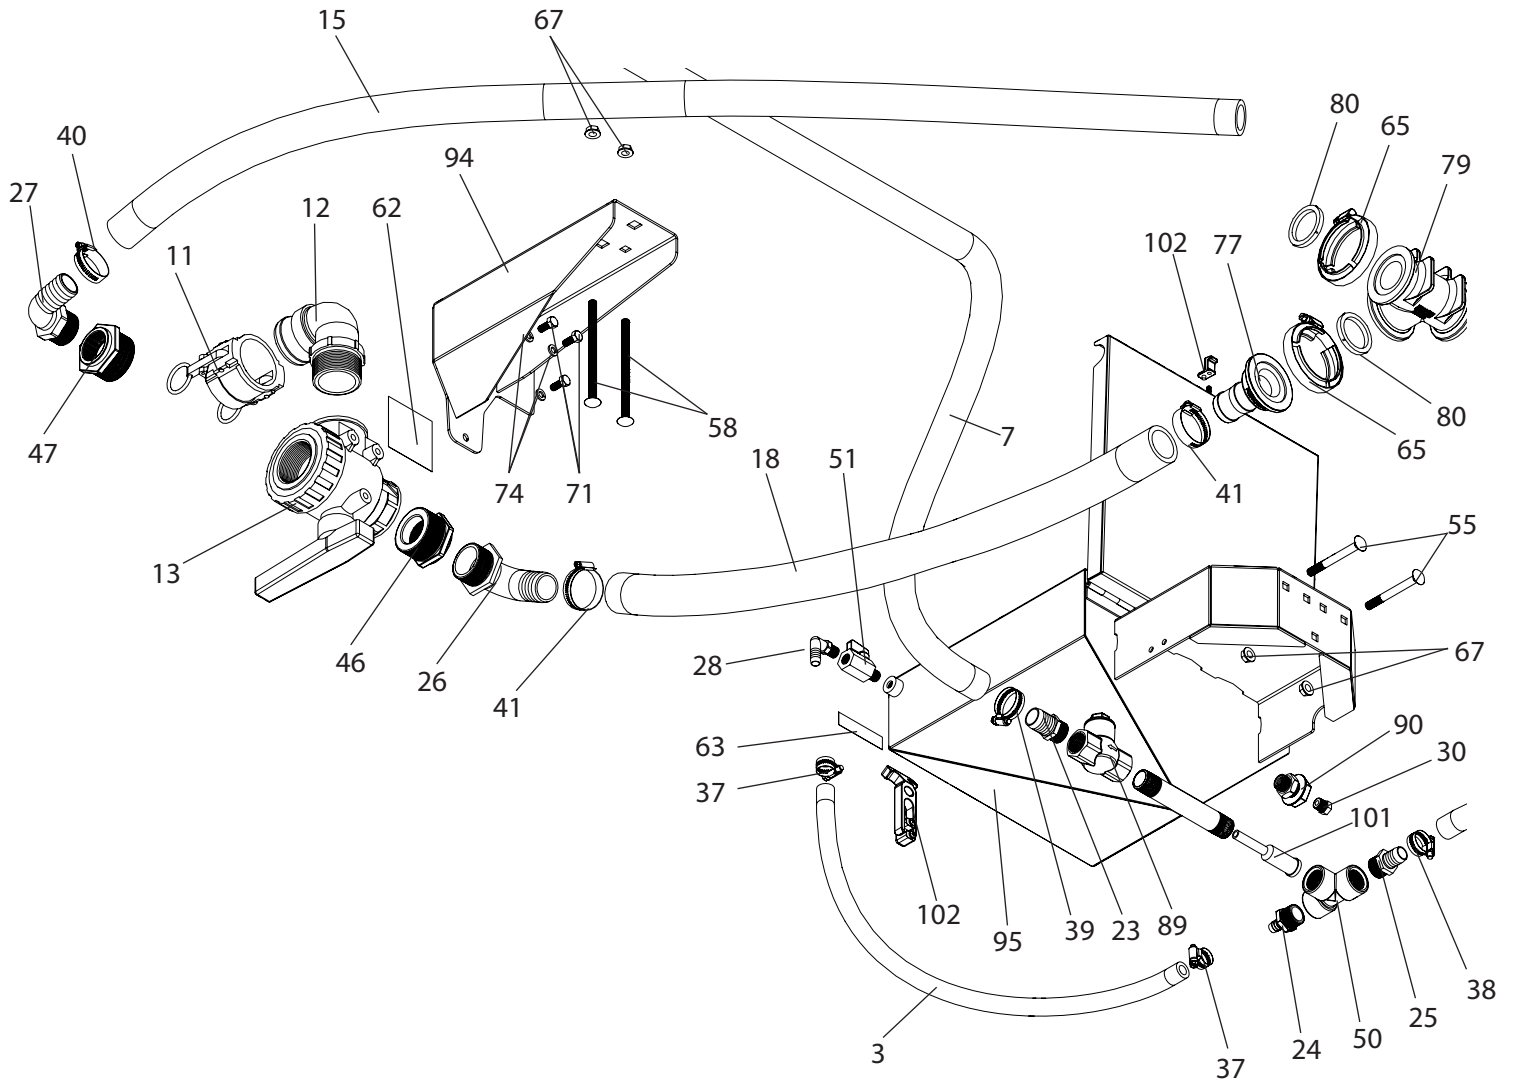

A302 Breakdown

Convenience Package, TR765