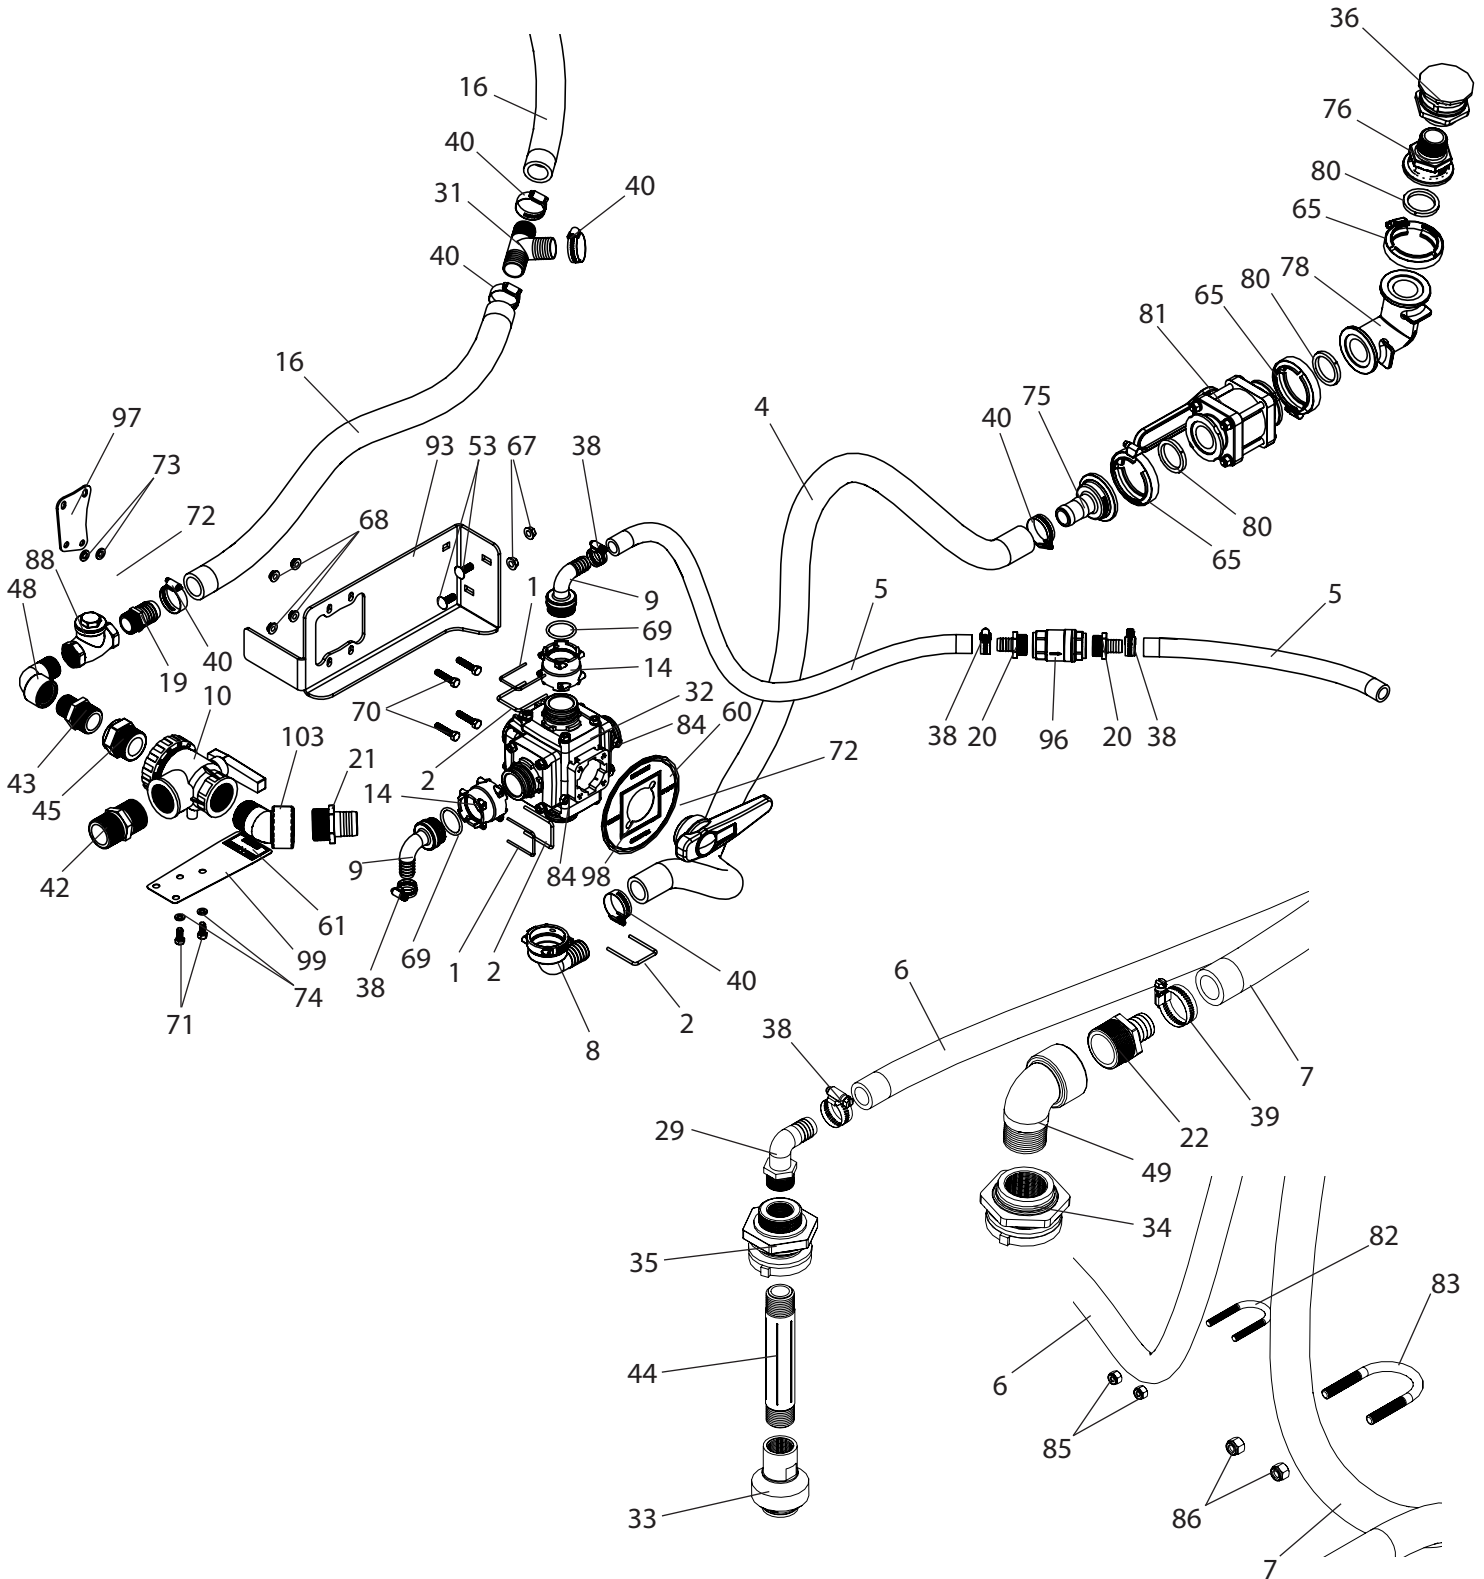

A302 Breakdown

Convenience Package, TR765