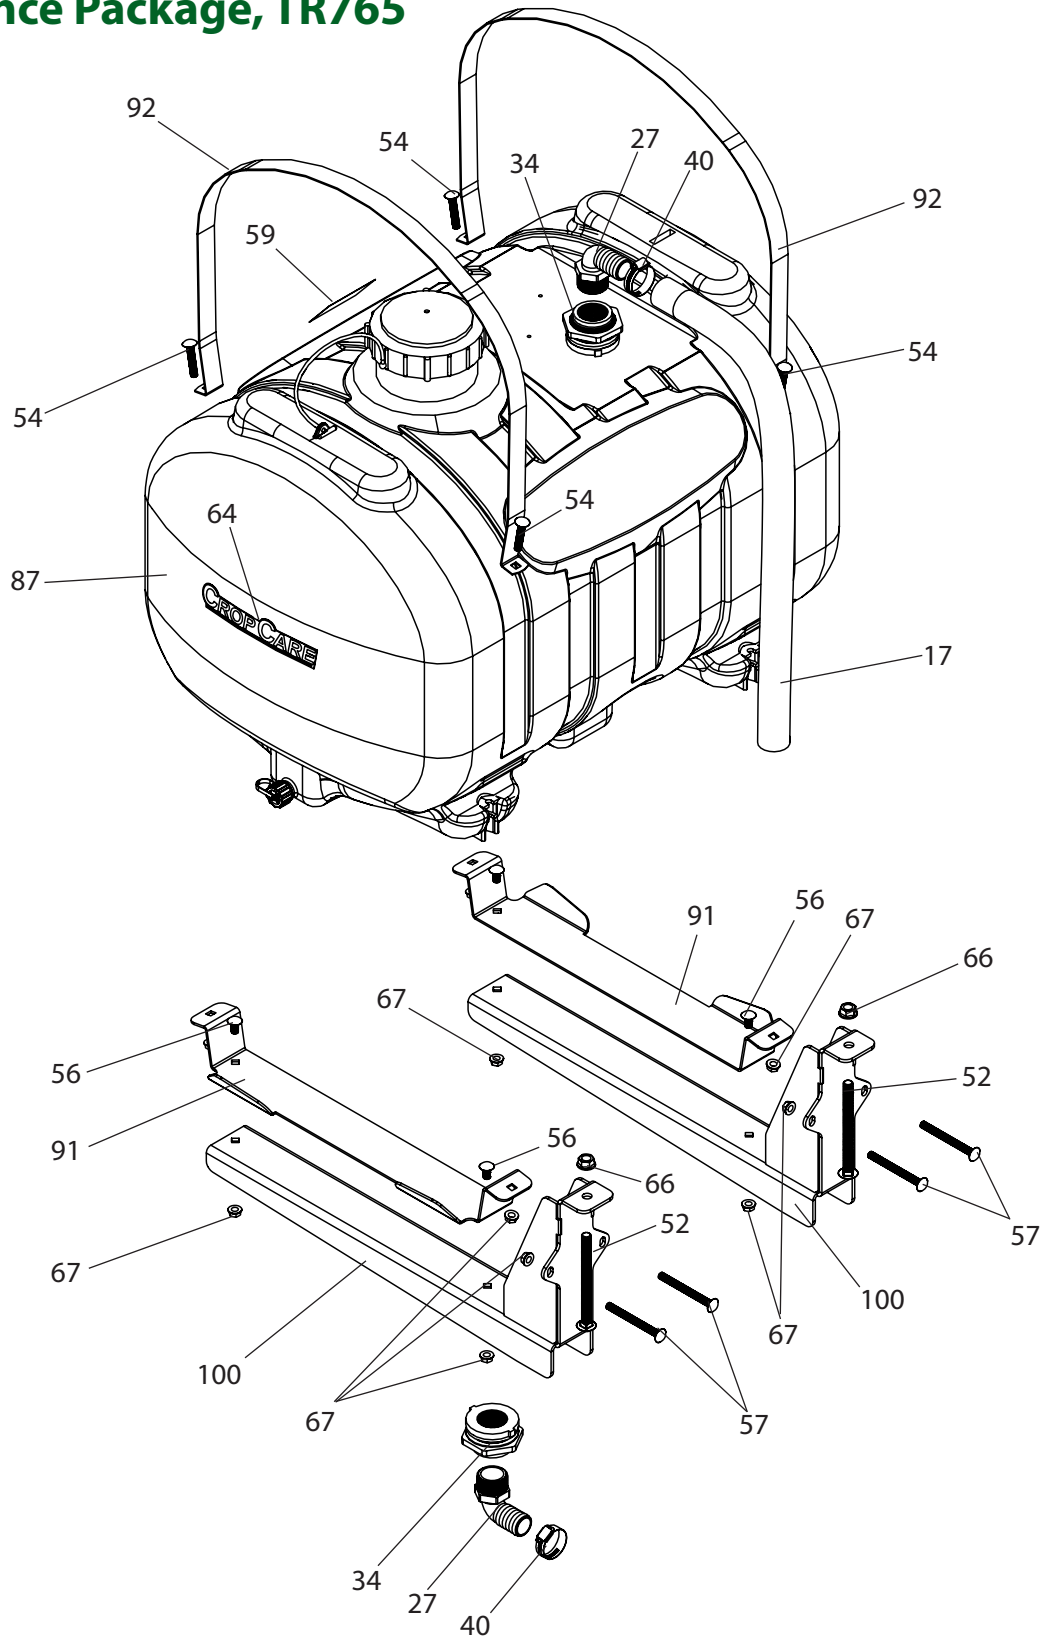

A302 Breakdown

Convenience Package, TR765

A302 Breakdown

Convenience Package, TR765

Ref#	Qty.	Part Number	Description
1	2	010005	Connector, Fork T5 QC
2	3	010006	Fork, Retaining T6
3	2.5 FT	1008	Hose, EPDM Rubber 1/2" 300 PSI
4	7 FT	10104	Hose, EPDM Rubber 1-1/4" 150 PSI
5	6 FT	1012	Hose, EPDM Rubber 3/4" 300 PSI
6	21 FT	1012	Hose, EPDM Rubber 3/4" 300 PSI
7	15 FT	1016	Hose, EPDM Rubber 1" 300 PSI
8	1	1190632	Elbow, 1-1/4" HB x T6 QC
9	2	1191520	Elbow, T5 QC x 3/4" HB
10	1	150SUBV3	Valve, Ball 3-Way Union 1-1/2" FPT
11	1	200DCS	Dust Cap, 2" Male Coupler
12	1	200LF	Coupler, 2" Male w/2" MPT 90°
13	1	200SUBV3	Valve, Ball 3-Way Union 2" FPT
14	2	259056	Fitting, Reducer QC Fitting T6 to T5
15	7 FT	3111	Hose, Suction EPDM Blend 1-1/4" 70 PSI
16	6 FT	3111	Hose, Suction EPDM Blend 1-1/4" 70 PSI
17	2.5 FT	3111	Hose, Suction EPDM Blend 1-1/4" 70 PSI
18	3 FT	3112	Hose, Suction EPDM Blend 1-1/2" 60 PSI
19	1	3A100114	Fitting, Hose 1" MPT x 1-1/4" HB
20	2	3A10034	Fitting, Hose 1" MPT x 3/4" HB
21	1	3A112	Adapter, Hose 1-1/2" MPT x 1-1/2" HB
22	1	3A114100	Adapter, Hose 1-1/4" MPT x 1" Barb
23	1	3A34100	Fitting, Hose 3/4" MPT x 1" HB
24	1	3A3412	Fitting, Hose 3/4" MPT x 1/2" HB
25	1	3A3434	Fitting, Hose 3/4" MPT x 3/4" HB
26	1	3EL112	Elbow, Hose 90° 1-1/2" MPT x 1-1/2" Barb
27	3	3EL114	Elbow, Hose 90° 1-1/4" MPT x 1-1/4" Barb
28	1	3EL1412	Elbow, Hose 90° 1/4" MPT x 1/2" HB
29	1	3EL3434	Adapter, Hose 90° 3/4" MPT x 3/4" HB
30	1	3F14	Plug, 1/4" MPT Poly
31	1	3T114	Tee, Fitting 1-1/4" HB Poly
32	1	453055S66*	Valve, 5-Way T6 Connect 1-1/4"FP 180 PSI
33	1	55270-3/4-18-POM	Nozzle, Tank Rinse 3/4" FPT Black
34	3	60403	Fitting, Bulkhead 1-1/4" FPT Dbl Tap (Requires 2-1/4" Hole)
35	1	62798	Fitting, Tank 3/4" FPT Dbl Tap (Requires 1-5/8" Hole)
36	1	63065	Fitting, Bulkhead Anti-Vortex 1-1/4" FPT (Requires 2-1/4" Hole)
37	2	6806052	Hose Clamp, 1/2" - 29/32" SS
38	6	6812052	Hose Clamp, 11/16" - 1-1/4" SS
39	2	6816052	Hose Clamp, 13/16" - 1-1/2" SS
40	9	6820052	Hose Clamp, 13/16" - 1-3/4" SS