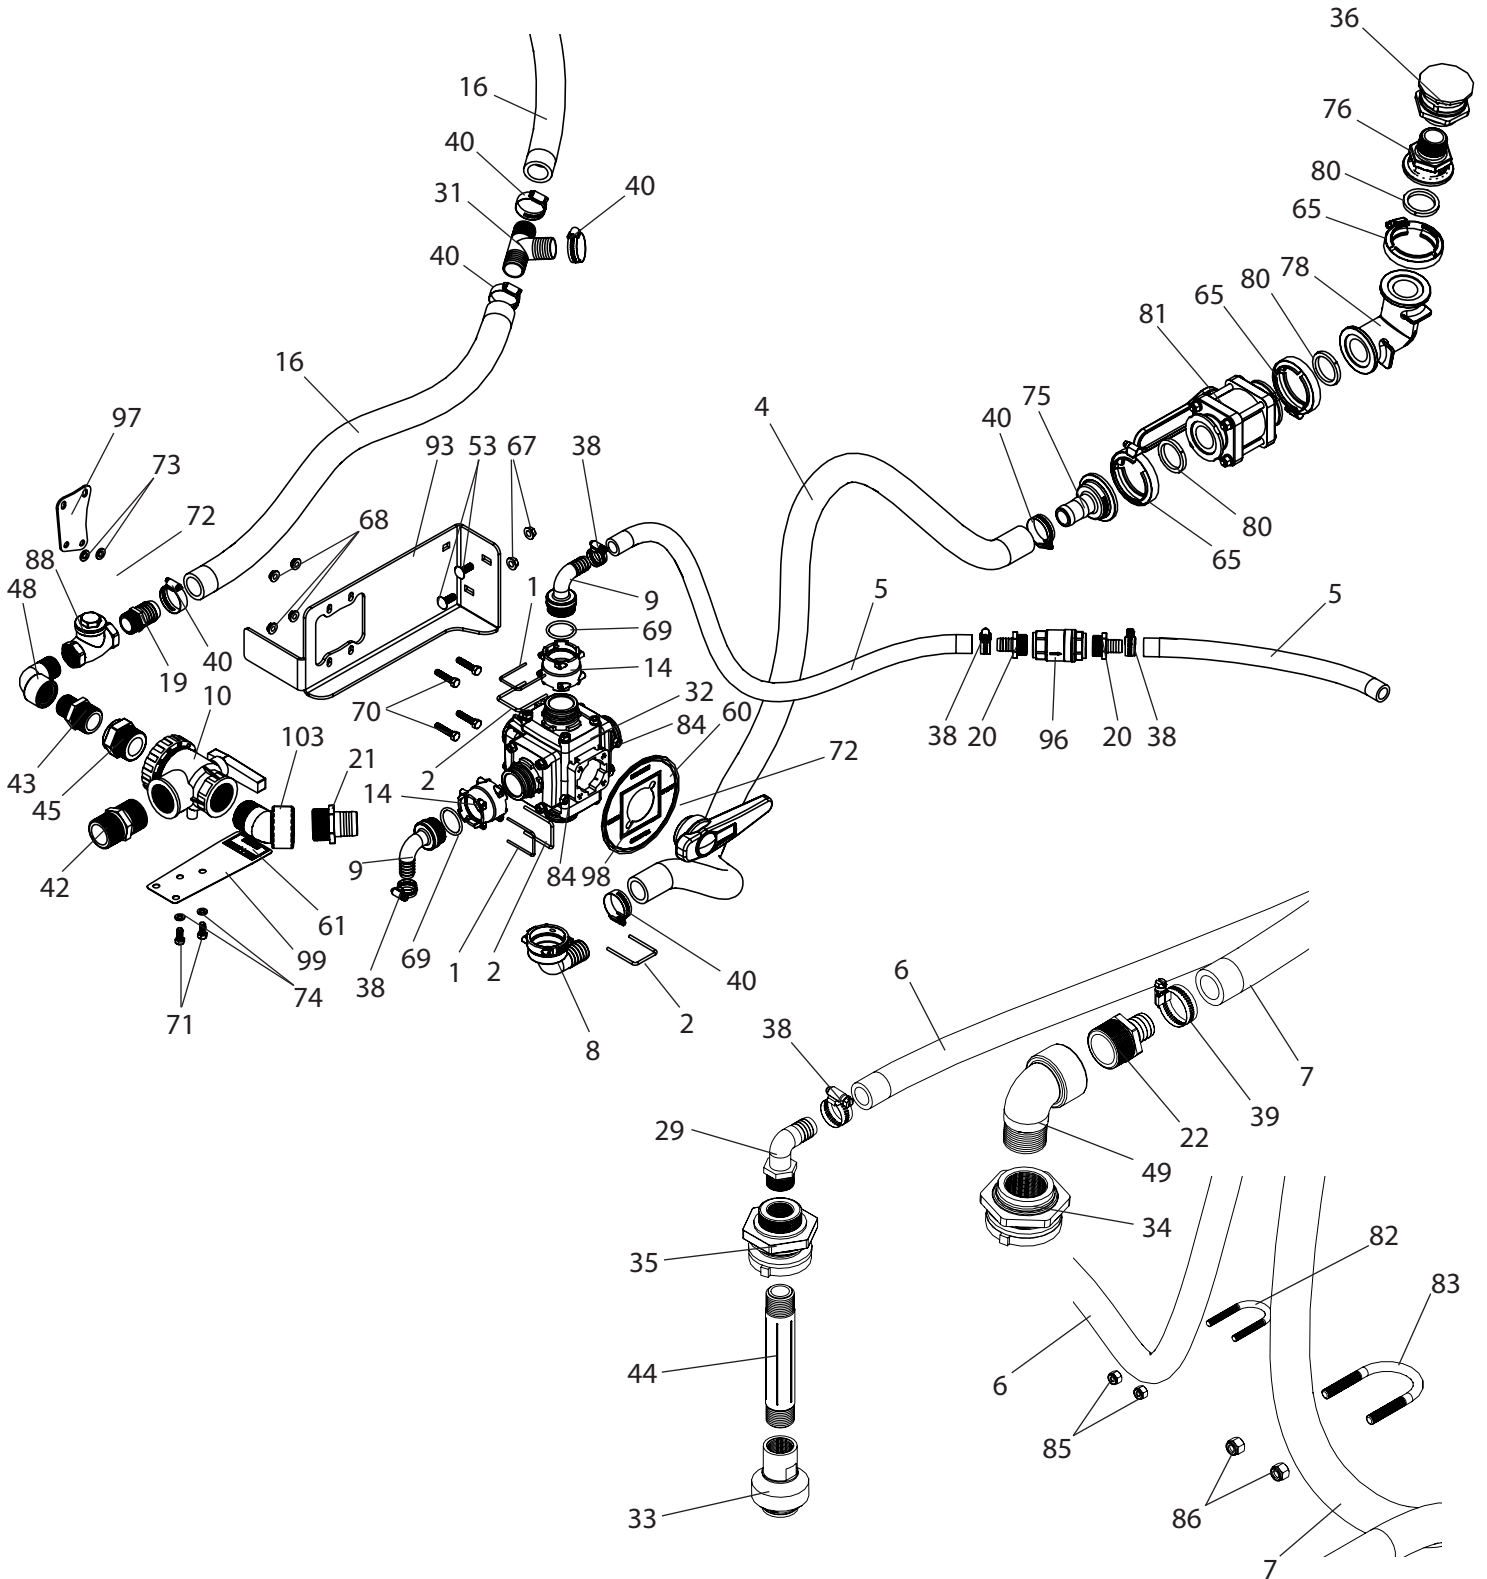

A302 Breakdown

Convenience Package, TR765