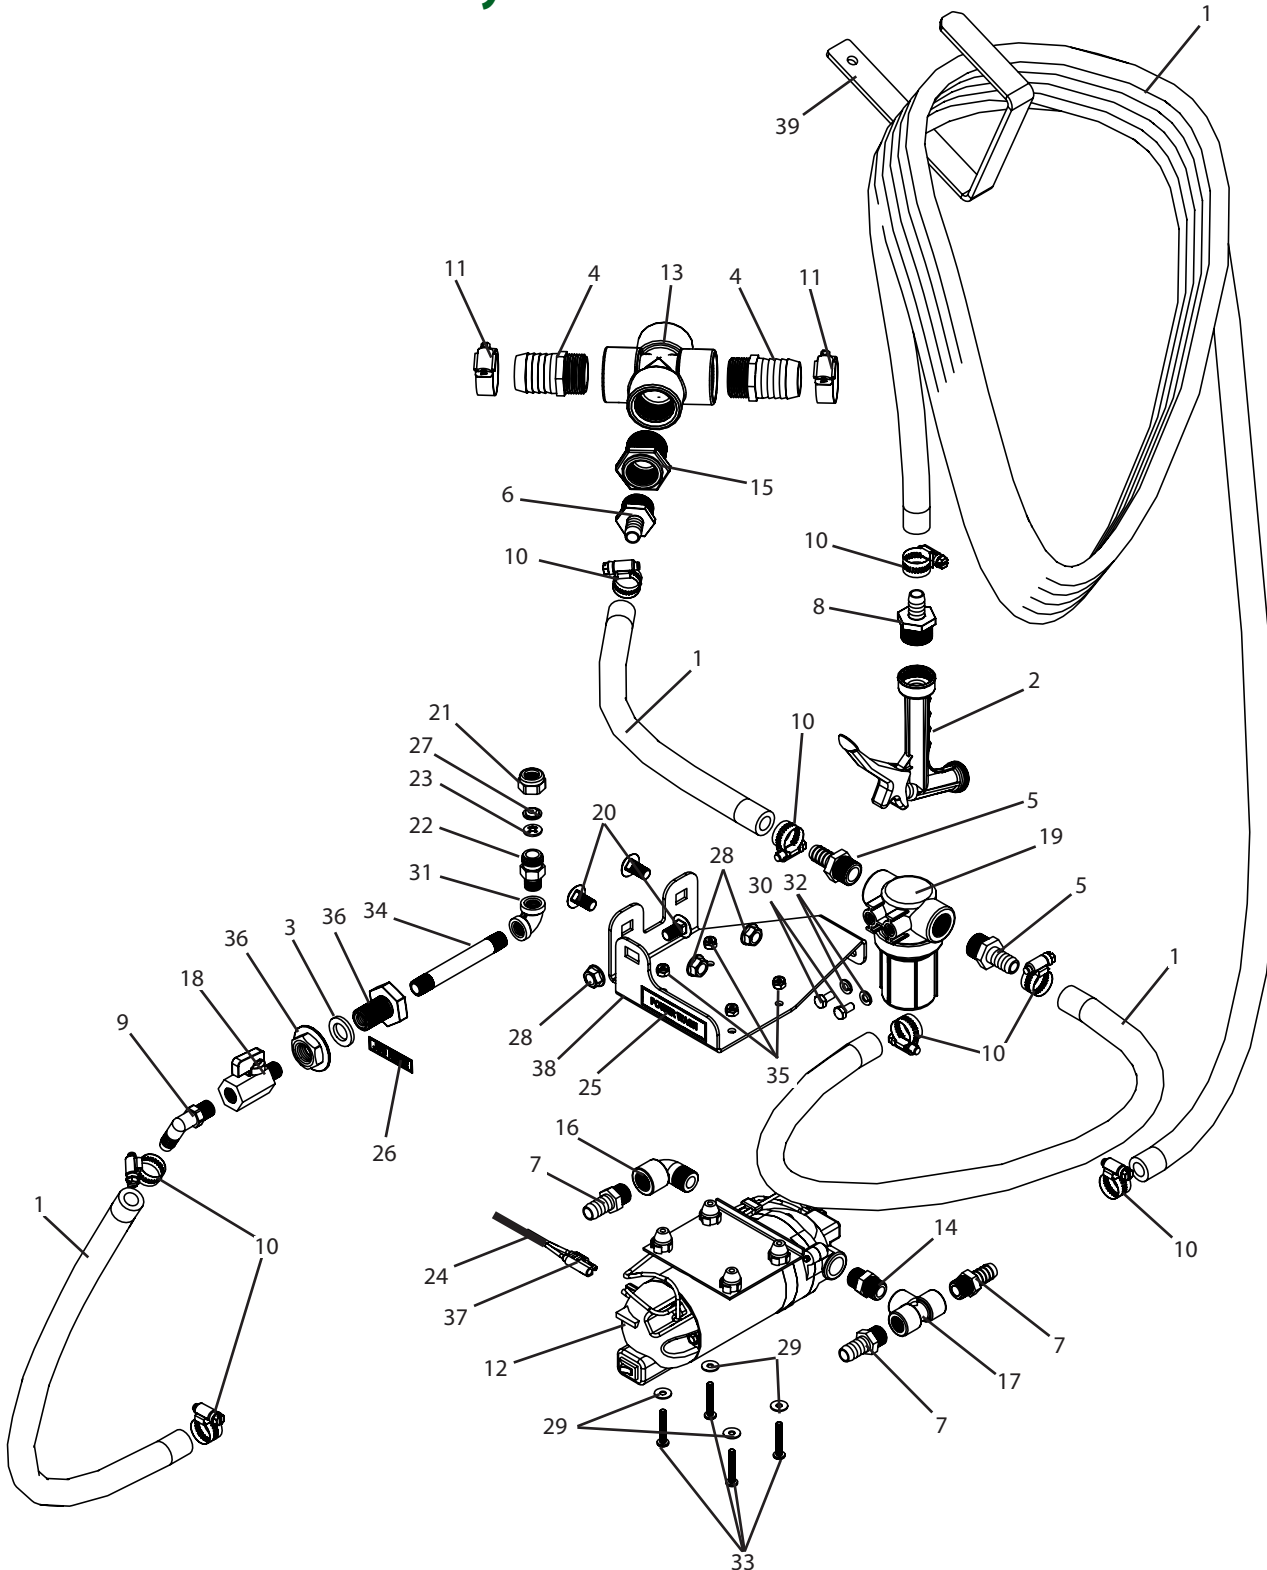

A311 Breakdown

Power wash subassembly

A311 Breakdown

Power wash subassembly

Ref#	Qty.	Part Number	Description
1	40 FT	1008	Hose, EPDM Rubber 1/2" 300 PSI
2	1	21010010	Nozzle, Garden Hose Pistol Grip Plastic
3	1	2101830	Garden hose washer, red rubber
4	2	3A100114	Fitting, Hose 1" MPT x 1-1/4" HB
5	2	3A1212	Adapter, Hose 1/2" MPT x 1/2" HB
6	1	3A3412	Fitting, Hose 3/4" MPT x 1/2" HB
7	3	3A3812	Fitting, Hose 3/8" MPT x 1/2" HB
8	1	3D3412	Fitting, Garden Hose 3/4" MGHT x 1/2" HB Poly
9	1	3EL1412	Elbow, Hose 90° 1/4" MPT x 1/2" HB
10	8	6806052	Hose Clamp, 1/2" - 29/32" SS
11	2	6820052	Hose Clamp, 3/4" - 1-3/4" SS
12	1	8007-594-838 *	Pump, 12V w/Switch & Fuse 2.1 GPM Vi-Santo
13	1	8CR100 *+	Cross, 1" FPT Sch 80 Poly
14	1	8M38	Nipple, 3/8" MPT x short, sch 80 poly
15	1	8RB134	Bushing, Reducer 1" MPT x 3/4" FPT Sch 80 Poly
16	1	8SE38	Elbow, Street 90° Poly 3/8" NPT Sch 80
17	1	8TT38	Tee, 3/8" FPT Sch 80 Poly
18	1	90FMB14	Valve, Ball 1/4" FPT x 1/4" MPT 300 PSI
19	1	AA122ML12PP50 *	Strainer, Line 1/2" FPT 50 MS w/Mounting Holes
20	3	CB38*34G5	Bolt, Carriage 3/8-16 x 3/4" Gr 5
21	1	CP8027-NYB	Cap, Nozzle Nylon TeeJet
22	1	CP8028-NYB	Body, Nozzle Male 1/4" MPT Nylon
23	1	DC56NY	Core, TeeJet Nylon Black
24	8 FT	DC784	Loom, Flex-Gard 3/8"
25	1	DE111	Decal, Rinse Pump
26	1	DE113	Decal, Jug Rinse Label
27	1	DVP6	Orifice Disc, Polymer Red
28	3	FN38	Nut, Flange 3/8-16
29	4	FW10S	Washer, Flat #10 SS
30	2	H6*12M	Bolt, Hex 6mm x 12mm 1.0 Pitch
31	1	L14S	Elbow, 90° 1/4" NPT SS
32	2	LW14	Washer, Lock 1/4"
33	4	MR1024*114	Screw, Machine Rd Hd 10-24 x 1-1/4"
34	1	N14X4S	Nipple, 304 SS Pipe 1/4" MPT x 4"
35	4	NNC1024S	Nut, Lock Nylon 10-24 SS
36	1	SKU28315	Fitting, Bulkhead Brass 1/4" NPT Female to Male

* Additional Parts breakdowns available.

** Use on 750, 1000, gallon trailers.

*** Remove with 3PTs or 200, 300, 400 gallon trailers.

+ Use on 200, 300, and 400 gallon trailers.

*+ Replace with 8TT100 when not used with foam injector.