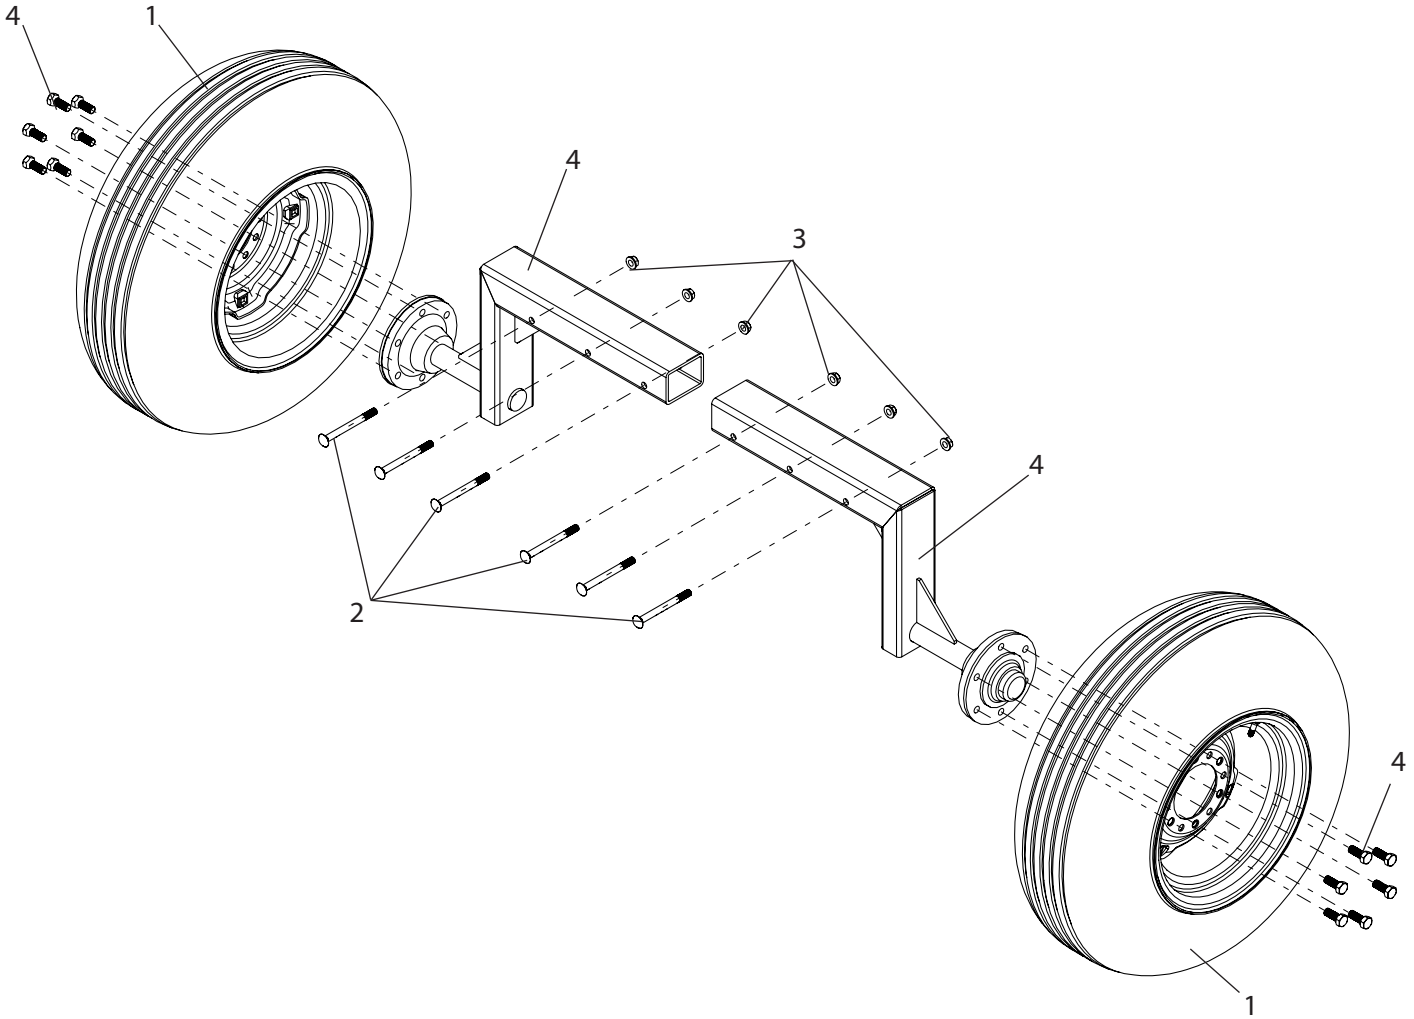

## AXS-11L Breakdown

### Single axle assembly, 11L flotation, small trailer

Ref#	Qty.	Part Number	Description
1	2	T220	Wheel & tire assembly, 11L-15" x 10"
2	6	CB12*512G5	Bolt, Carriage 1/2-13 x 5 1/2" Gr 5
3	6	FN12	Nut, Flange 1/2-13
4	2	T473	11L Axle Weldment