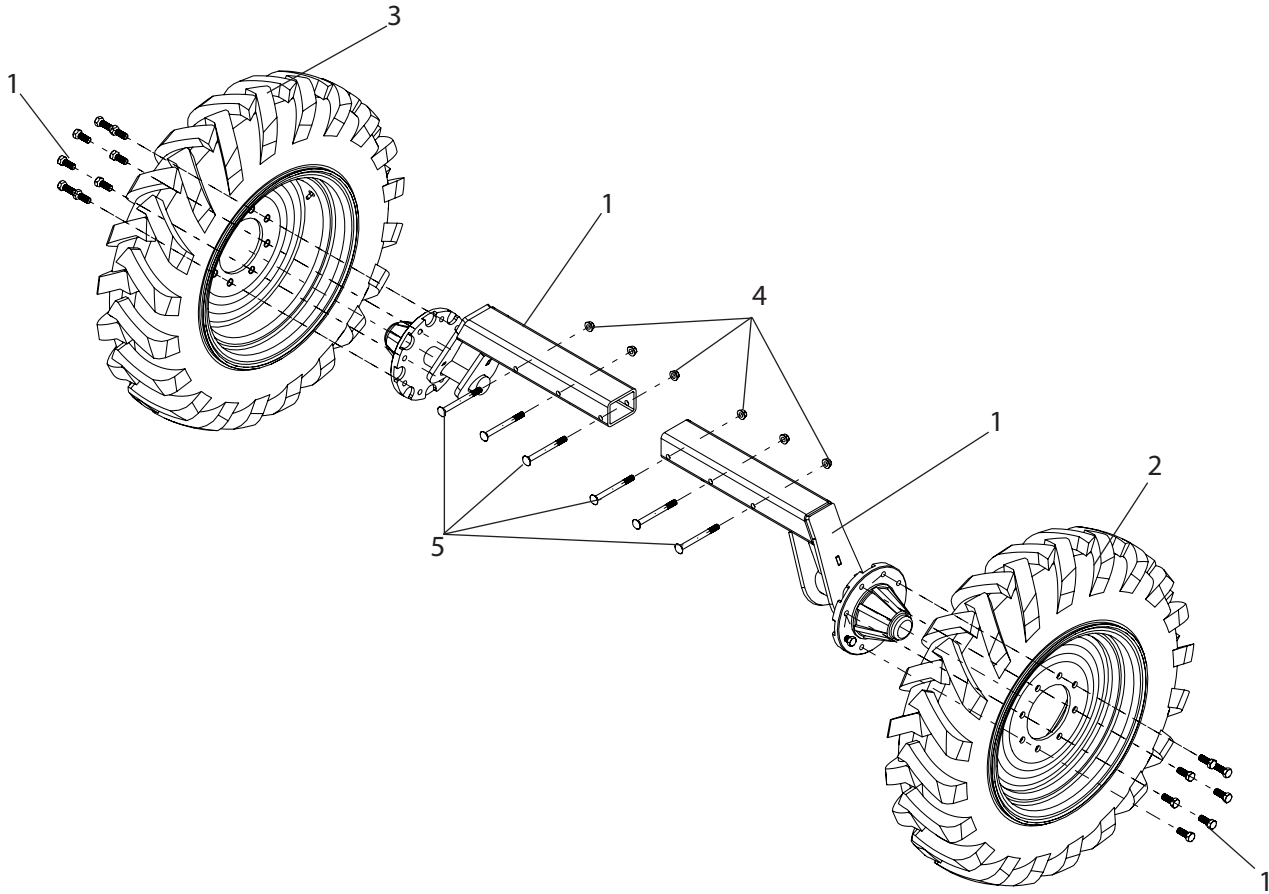

AXS-95X20 Breakdown

Axle, with 9.5-20 Tires

Ref#	Qty.	Part Number	Description
1	2	T474	Axle Weldment, 20" Wheel
2	1	T498L	Wheel & tire assembly, left, 9.5" x 20"
3	1	T498R	Wheel & tire assembly, right, 9.5" x 20"
4	6	FN12	Nut, Flange 1/2-13
5	6	CB12*512G5	Bolt, Carriage 1/2-13 x 5 1/2" Gr 5