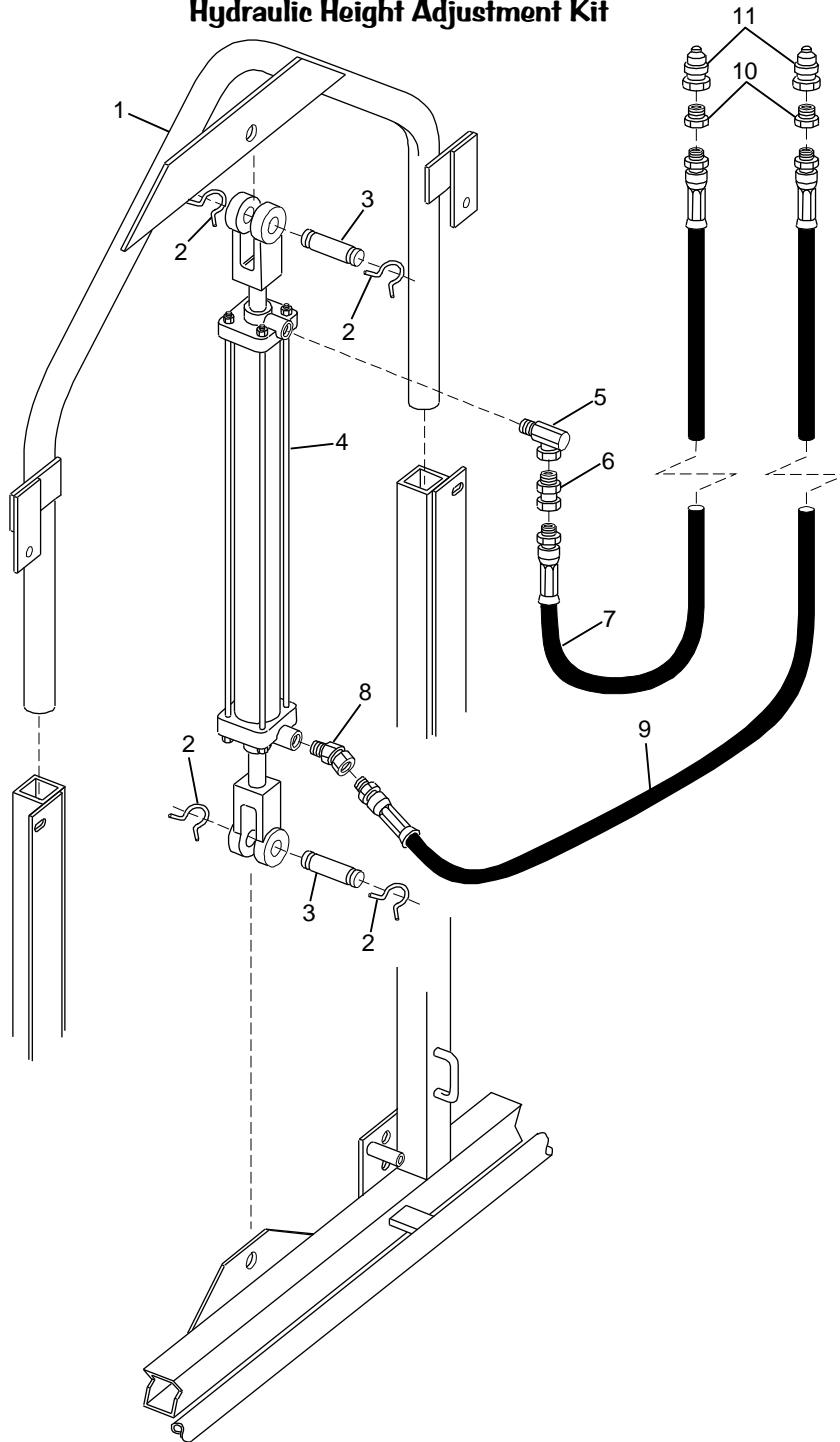

CROPCARE

50 Woodcorner Road | Lititz PA 17543 | (717) 738-7350

Model # BF45AHYD Hydraulic Height Adjustment Kit

Ref#	Qty	Part#	Description
1	1	T230	Top cylinder mount bracket
2	4	Part of #01544	Cylinder pin clip
3	2	01544	Cylinder pin
4	1	20TL24	2" x 24" hydraulic cylinder
5	1	1501-06-06	3/8" hydraulic swivel ell
6	1	2H0106-06R	3/8" hydraulic swivel orifice

Ref#	Qty	Part#	Description
7	1		1/4" x 24' hydraulic hose
8	1	1503-06-06	3/8" 45 degree hydraulic swivel
9	1		1/4" x 22' hydraulic hose
10	2	5406E-08-06	1/2" x 3/8" npt bushing
11	2	S71-4	Pioneer hydraulic coupler, male