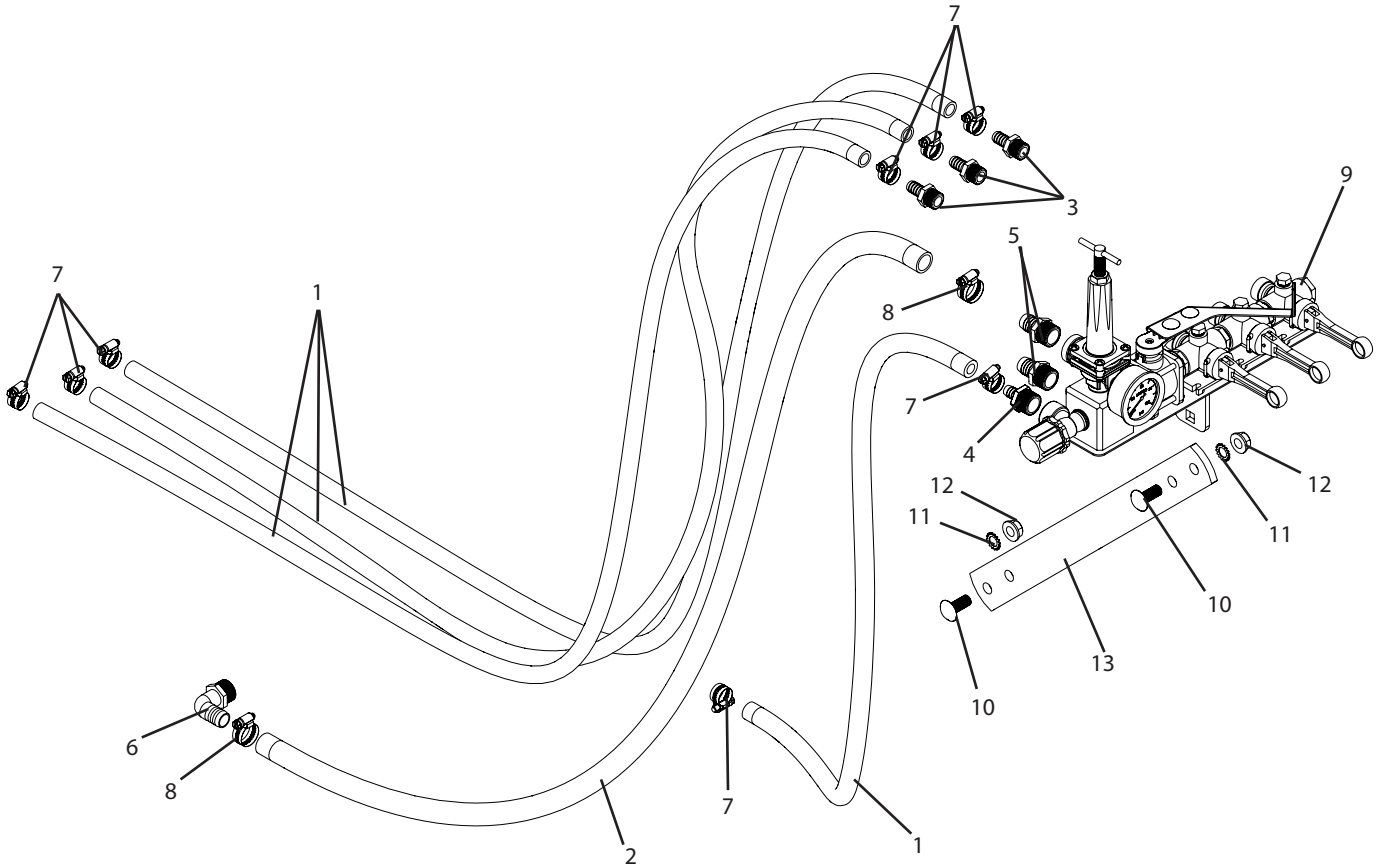

C3PT-A6B-M Breakdown

6B manual control valves, 3 lever

Ref#	Qty.	Part Number	Description
1	38 FT	1008	Hose, EPDM Rubber 1/2" 300 PSI
2	3 FT	1012	Hose, EPDM Rubber 3/4" 300 PSI
3	3	3A1212	Adapter, Hose 1/2" MPT x 1/2" HB
4	1	3A3412	Fitting, Hose 3/4" MPT x 1/2" HB
5	2	3A3434	Fitting, Hose 3/4" MPT x 3/4" HB
6	1	3EL3434	Adapter, Hose 90° 3/4" MPT x 3/4" HB
7	8	6806052	Hose Clamp, 1/2" - 29/32" SS
8	2	6812052	Hose Clamp, 1/2" - 1-1/4" SS
9	1	6B3MC1 *	Control, 6B Assy Triple Master Valve 100 PSI w/Gauge
10	2	CB12*114G5	Bolt, Carriage 1/2-13 x 1-1/4" Gr 5
11	2	EW58	Washer, Lock External-Tooth 5/8"
12	2	FN12	Nut, Flange 1/2-13
13	1	T553	Mounting post, gray

* Component parts breakdowns are available for this part.