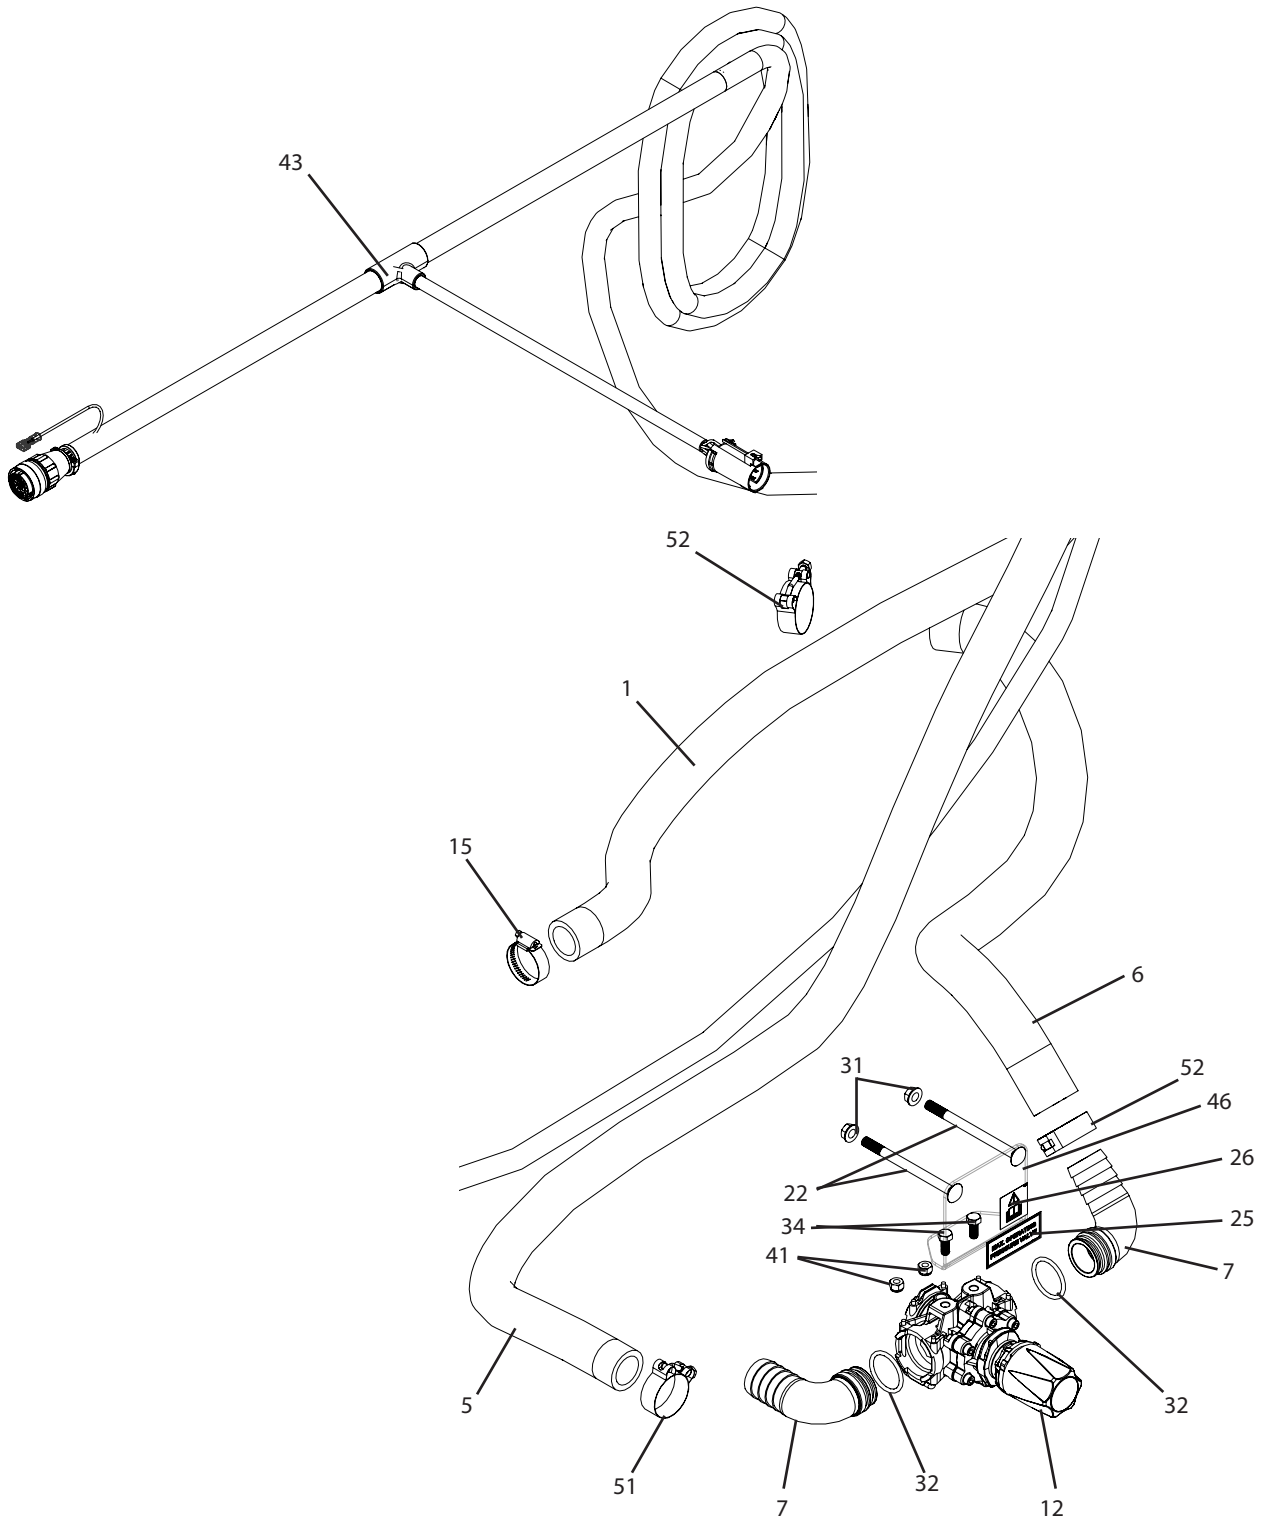

C3PT1-465 Breakdown

5 Section High Pressure Controls, for 3PT's