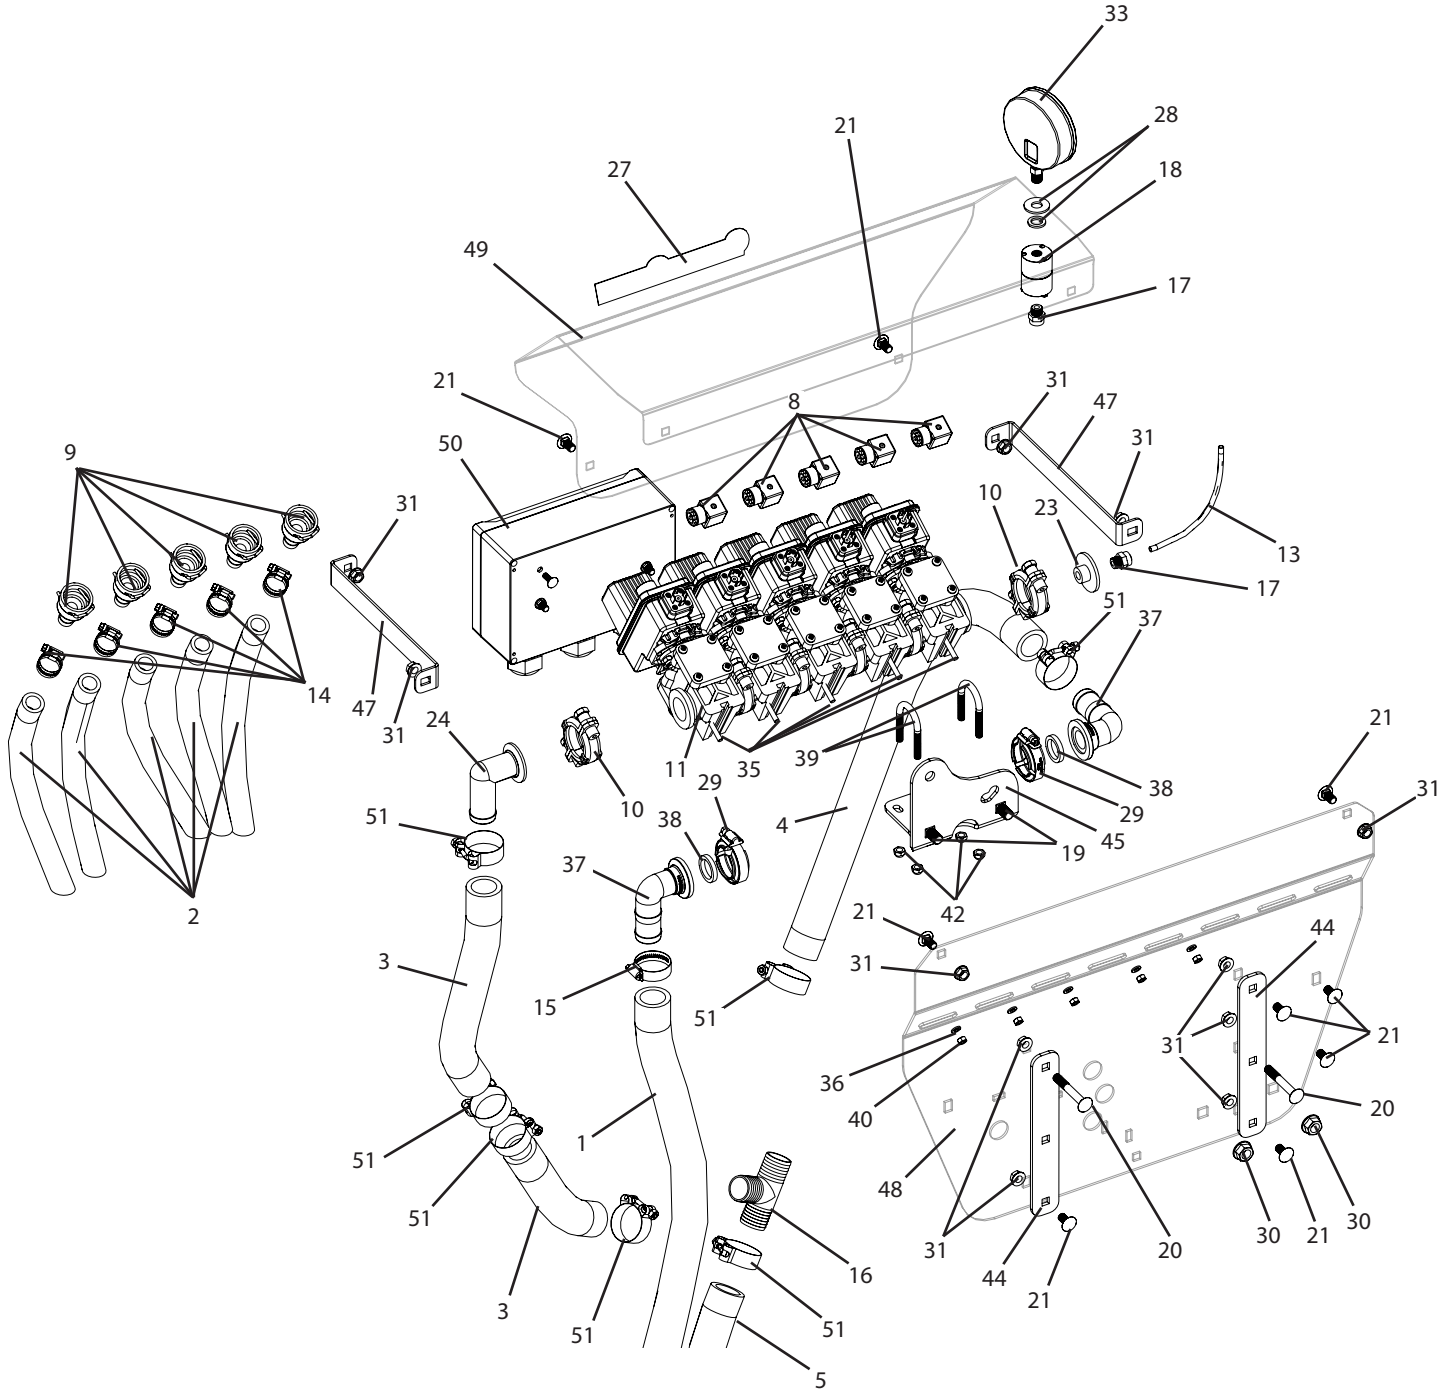

C3PT1-465 Breakdown

5 Section High Pressure Controls, for 3PT's

C3PT1-465 Breakdown

5 Section High Pressure Controls, for 3PT's

Ref#	Qty.	Part Number	Description
1	6.7 FT	10104	Hose, EPDM Rubber 1-1/4" 150 PSI
2	70 FT	1012	Hose, EPDM Rubber 3/4" 300 PSI
3	1.2 FT	1120	Hose, Nitrile Grizzly 1-1/4" 500 PSI
4	2.75 FT	1120	Hose, Nitrile Grizzly 1-1/4" 500 PSI
5	8.5 FT	1120	Hose, Nitrile Grizzly 1-1/4" 500 PSI
6	2.33 FT	1124	Hose, Nitrile Grizzly 1-1/2" 500 PSI
7	2	1191538	Elbow, T5 QC x 1-1/2" HB
8	5	38082-15	Cable, 4 Pin Din Connector w/1.3m 3-Wire
9	5	45529-3/4	Fitting, QC 3/4" Straight HB w/Clip & O-Ring
10	2	46070	Clamp, Flange 50 series
11	1	465BEC-2Q-D *	Manifold, 5-Valve #50 Flange Inlets QC Outlets DIN Connection
12	1	475552 *	Valve, Pressure Relief T5 QC 290 PSI
13	1.2 FT	5156N	Tubing, Nylon 1/4" OD Black
14	10	6812052	Hose Clamp, 1/2" - 1-1/4" SS
15	2	6820052	Hose Clamp, 3/4" - 1-3/4" SS
16	1	3T114	Tee, Fitting 1-1/4" HB Poly
17	2	A4MC4	Adapter, TrueSeal 1/4" MPT x 1/4" Tube
18	1	BAAF	Isolator, Pressure Gauge 1/4" FPT
19	2	CB12*1G5	Bolt, Carriage 1/2-13 x 1" Gr 5
20	2	CB38*234G5	Bolt, Carriage 3/8-16 x 2-3/4" Gr 5
21	9	CB38*34G5	Bolt, Carriage 3/8-16 x 3/4" Gr 5
22	2	CB38*5G5	Bolt, Carriage 3/8-16 x 5" Gr 5
23	1	CP45508-1/4-PP	Fitting, Flange 1/4" FPT Gauge Port #50
24	1	CP72238-PP	Fitting, Flange 90° 1-1/4" Hose Barb #50
25	1	DE105	Decal, Max Operating Pressure
26	1	DE115	Decal, Read Owners Manual
27	1	DE46	Decal, CropCare Logo 1.9" x 8.8"
28	2	FW12S	Washer, Flat, 1/2" SS
29	2	FC100	Clamp, Flange 1" Std SS
30	2	FN12	Nut, Flange 1/2-13
31	13	FN38	Nut, Flange 3/8-16
32	2	G11063	O-Ring, EDPM T5 Quick Connect
33	1	GG3004	Gauge, 4" Liquid Filled 300 PSI
34	2	H5C516*34	Bolt, Hex 5/16-18 x 3/4" Gr 5
35	5	H6*20M	Bolt, Hex 6mm x 20mm 1.0 Pitch
36	5	LW14	Washer, Lock 1/4"
37	2	M100125BRB90	Flange, 1-1/4" 90 Degree HB x 1" Flange
38	2	M100G	Gasket, Manifold EDPM 1"
39	2	N222125	Bolt, U-Bolt Round 5/16-18 x 1-3/8" x 2-1/2"
40	5	NC6M	Nut, Hex 6mm x 1.0 Pitch

* Component parts breakdowns are available for these parts.