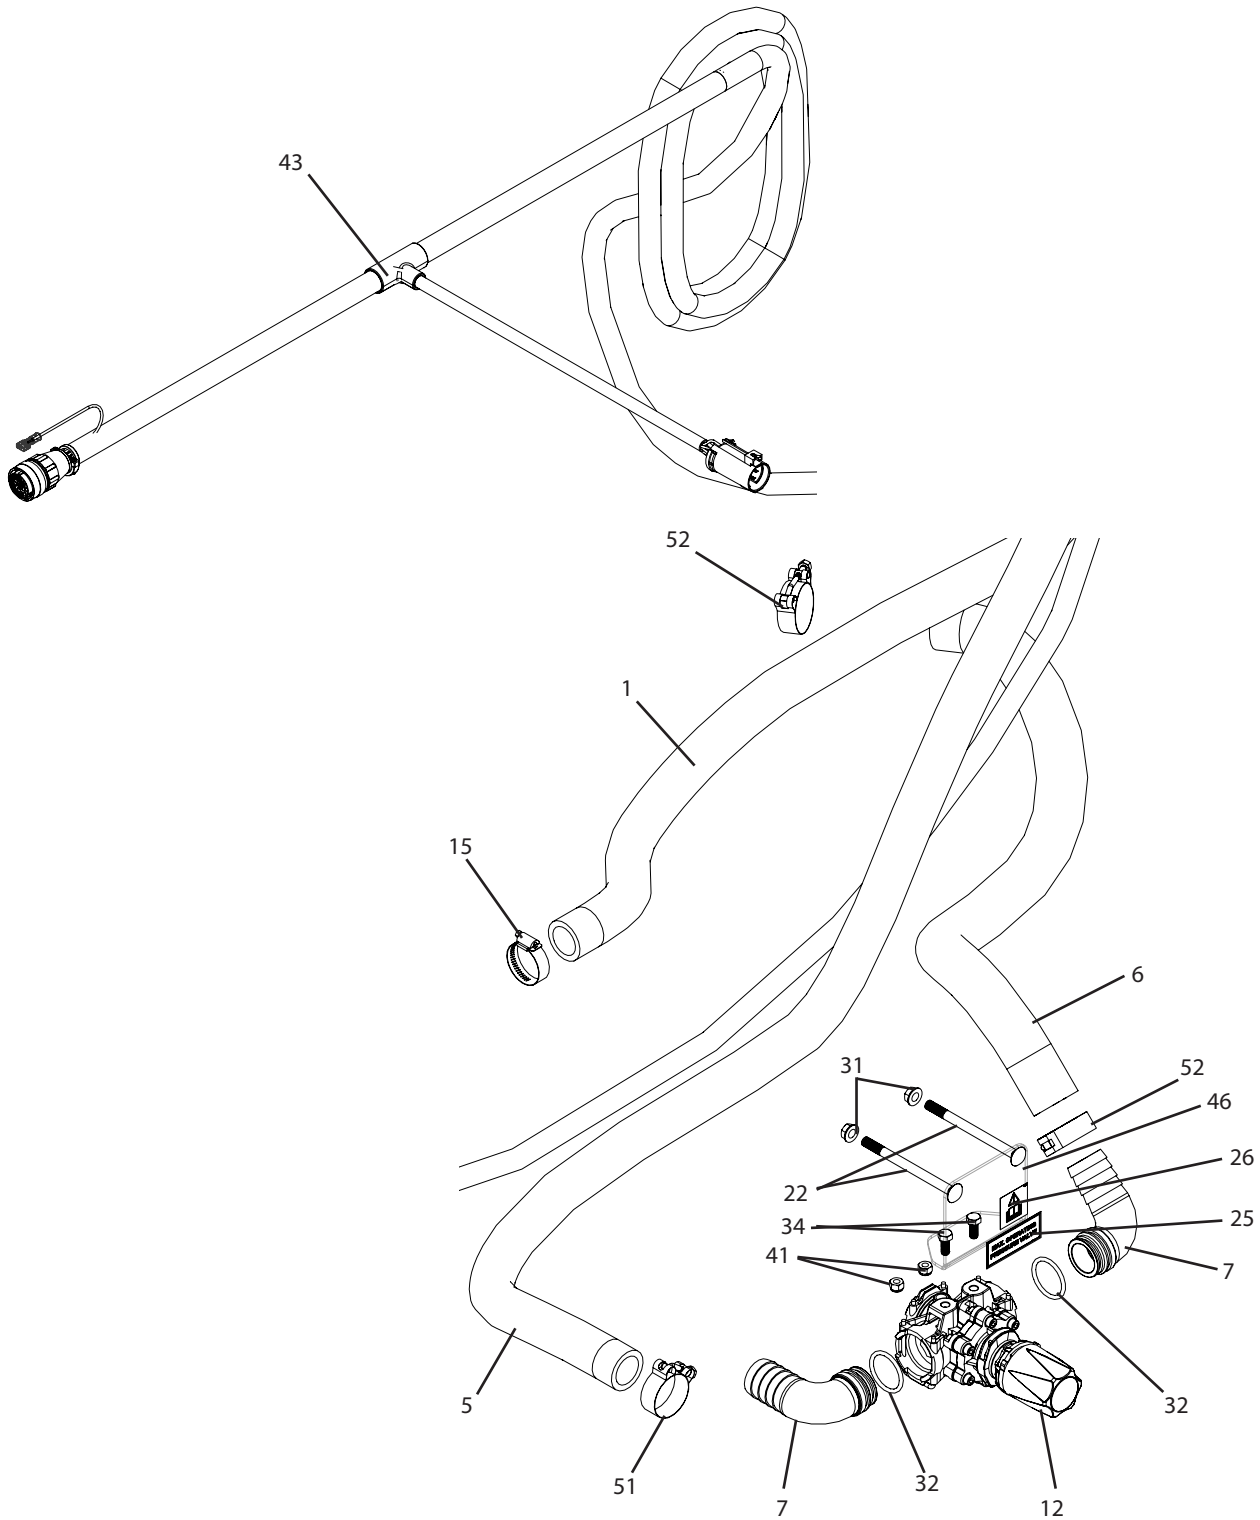

C3PT1-467 Breakdown

7 Section High Pressure Controls, for 3PT's