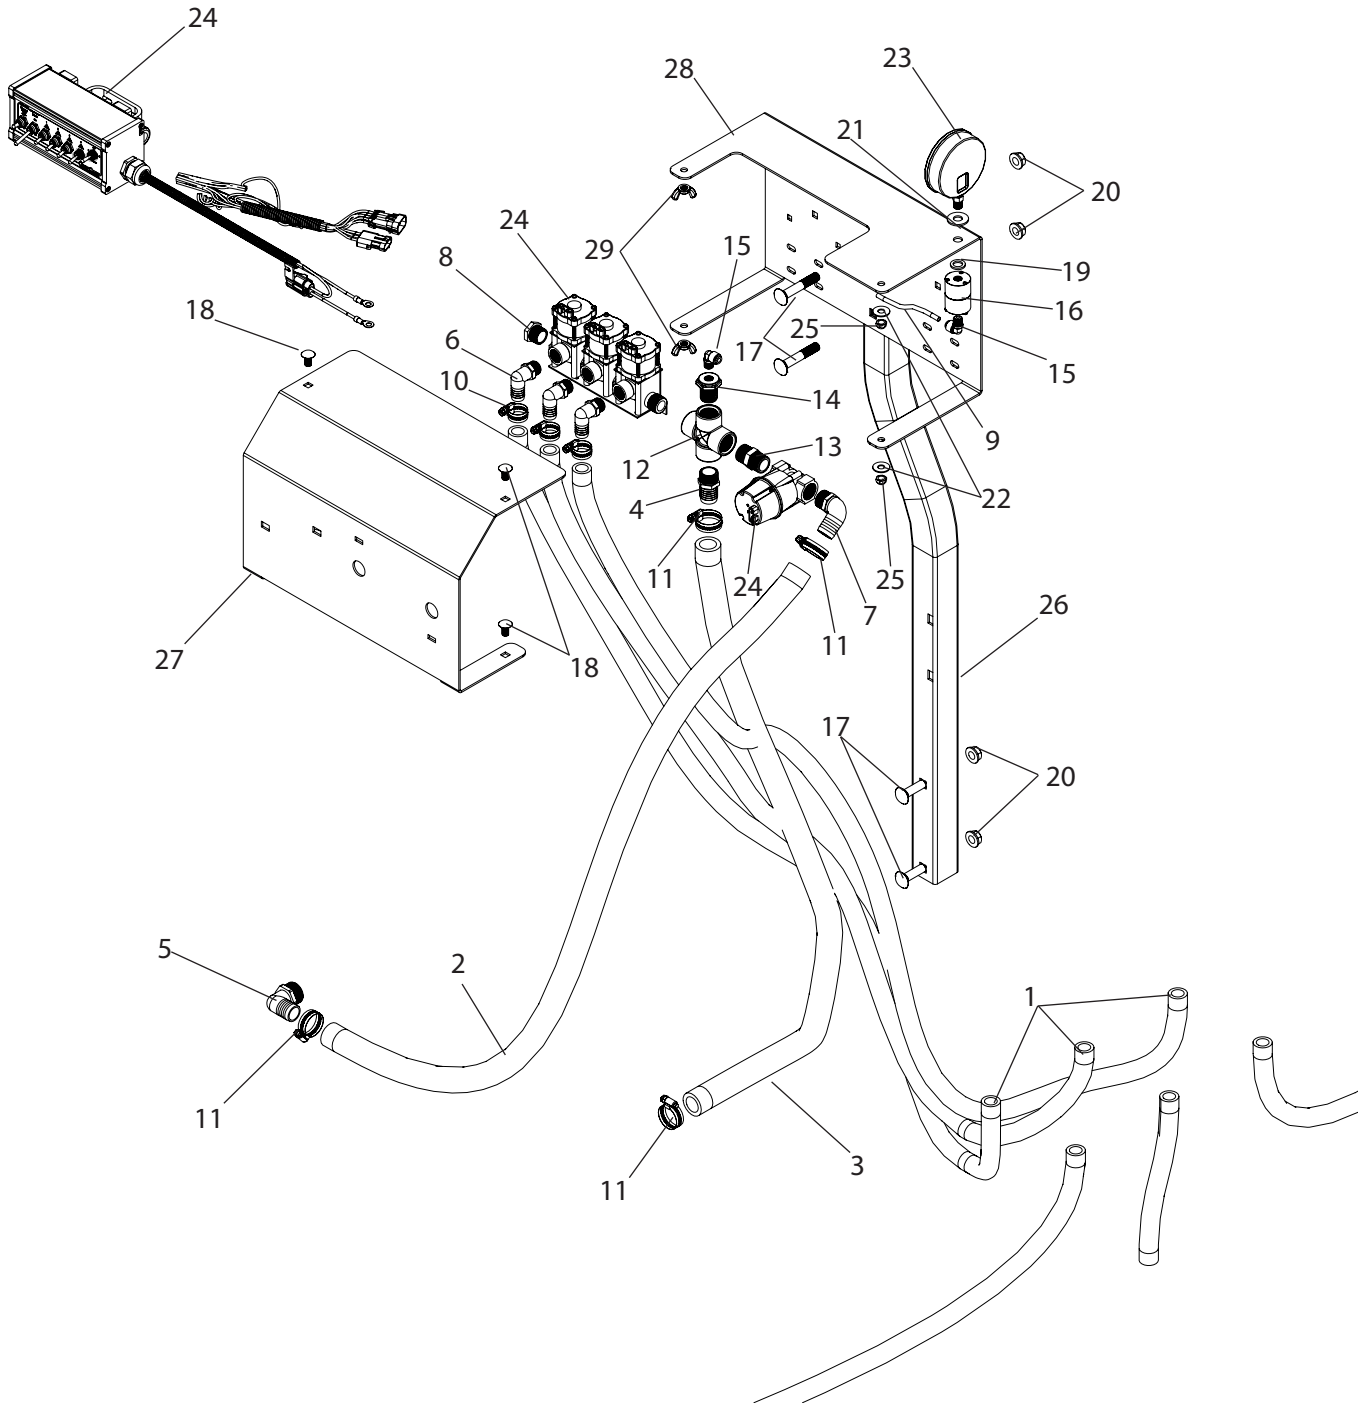

C3PT2-SC400 Breakdown

Electric Solenoid Valves, SC400 Console, 3 Sections, Low Pressure

C3PT2-SC400 Breakdown

Electric Solenoid Valves, SC400 Console, 3 Sections, Low Pressure

Ref#	Qty.	Part Number	Description
1	45 FT	1012**	Hose, EPDM Rubber 3/4" 300 PSI
2	4.75 FT	1016	Hose, EPDM Rubber 1" 300 PSI
3	5 FT	1016	Hose, EPDM Rubber 1" 300 PSI
4	1	3A34100	Fitting, Hose 3/4" MPT x 1" HB
5	1	3EL100	Adapter, Hose Ell 1" MPT x 1" HB
6	3	3EL1234*	Adapter, Hose 90° 1/2" MPT x 3/4" HB
7	1	3EL34100	Adapter, Hose 90° 3/4" MPT x 1" HB
8	1	3F34	Plug, 3/4" MP Poly
9	0.6 FT	5156N	Tubing, Nylon 1/4" OD Black
10	6	6812052***	Hose Clamp, 11/16" - 1-1/4" SS
11	4	6816052	Hose Clamp, 13/16" - 1-1/2" SS
12	1	8CR34	Cross, 3/4" FPT Sch 80 Poly
13	1	8M34	Nipple, 3/4" MPT x Close Sch 80 Poly
14	1	8RB3414	Bushing, Reducer 3/4" MPT x 1/4" FPT Sch 80 Poly
15	2	A4ME4	Adapter, TrueSeal Fitting 90° 1/4" Tube
16	1	BAAF	Isolator, Pressure Gauge 1/4" FPT
17	4	CB12*3G5	Bolt, Carriage 1/2-13 x 3" Gr 5
18	4	CB38*34G5	Bolt, Carriage 3/8-16 x 3/4" Gr 5
19	1	FBWXQ	Washer, Fiber 5/8" x 3/4" x 1/16"
20	4	FN12	Nut, Flange 1/2-13
21	1	FW12S	Washer, Flat, 1/2" SS
22	2	FW38	Washer, Flat 3/8"
23	1	GG1604	Gauge, 4" Liquid Filled 160 PSI
24	1	SC400-2500****	Kit, CropCare Control Kit 4 Boom Switch
25	2	SNC38	Nut, Lock Steel 3/8-16
26	1	T313	200-300 3PT Controls, Control Post
27	1	T314	200-300 3PT Controls, Control Cover
28	1	T315	200-300 3PT Controls, Manifold Mount
29	2	WN38	Nut, Wing 3/8-16

* 3EL1212 hose barbs if used with booms 30' or less.

**1008 hose if used with booms 30' or less.

***6806052 hose clamps if used with booms 30' or less.

****Console & solenoid breakdowns available in owners manual.