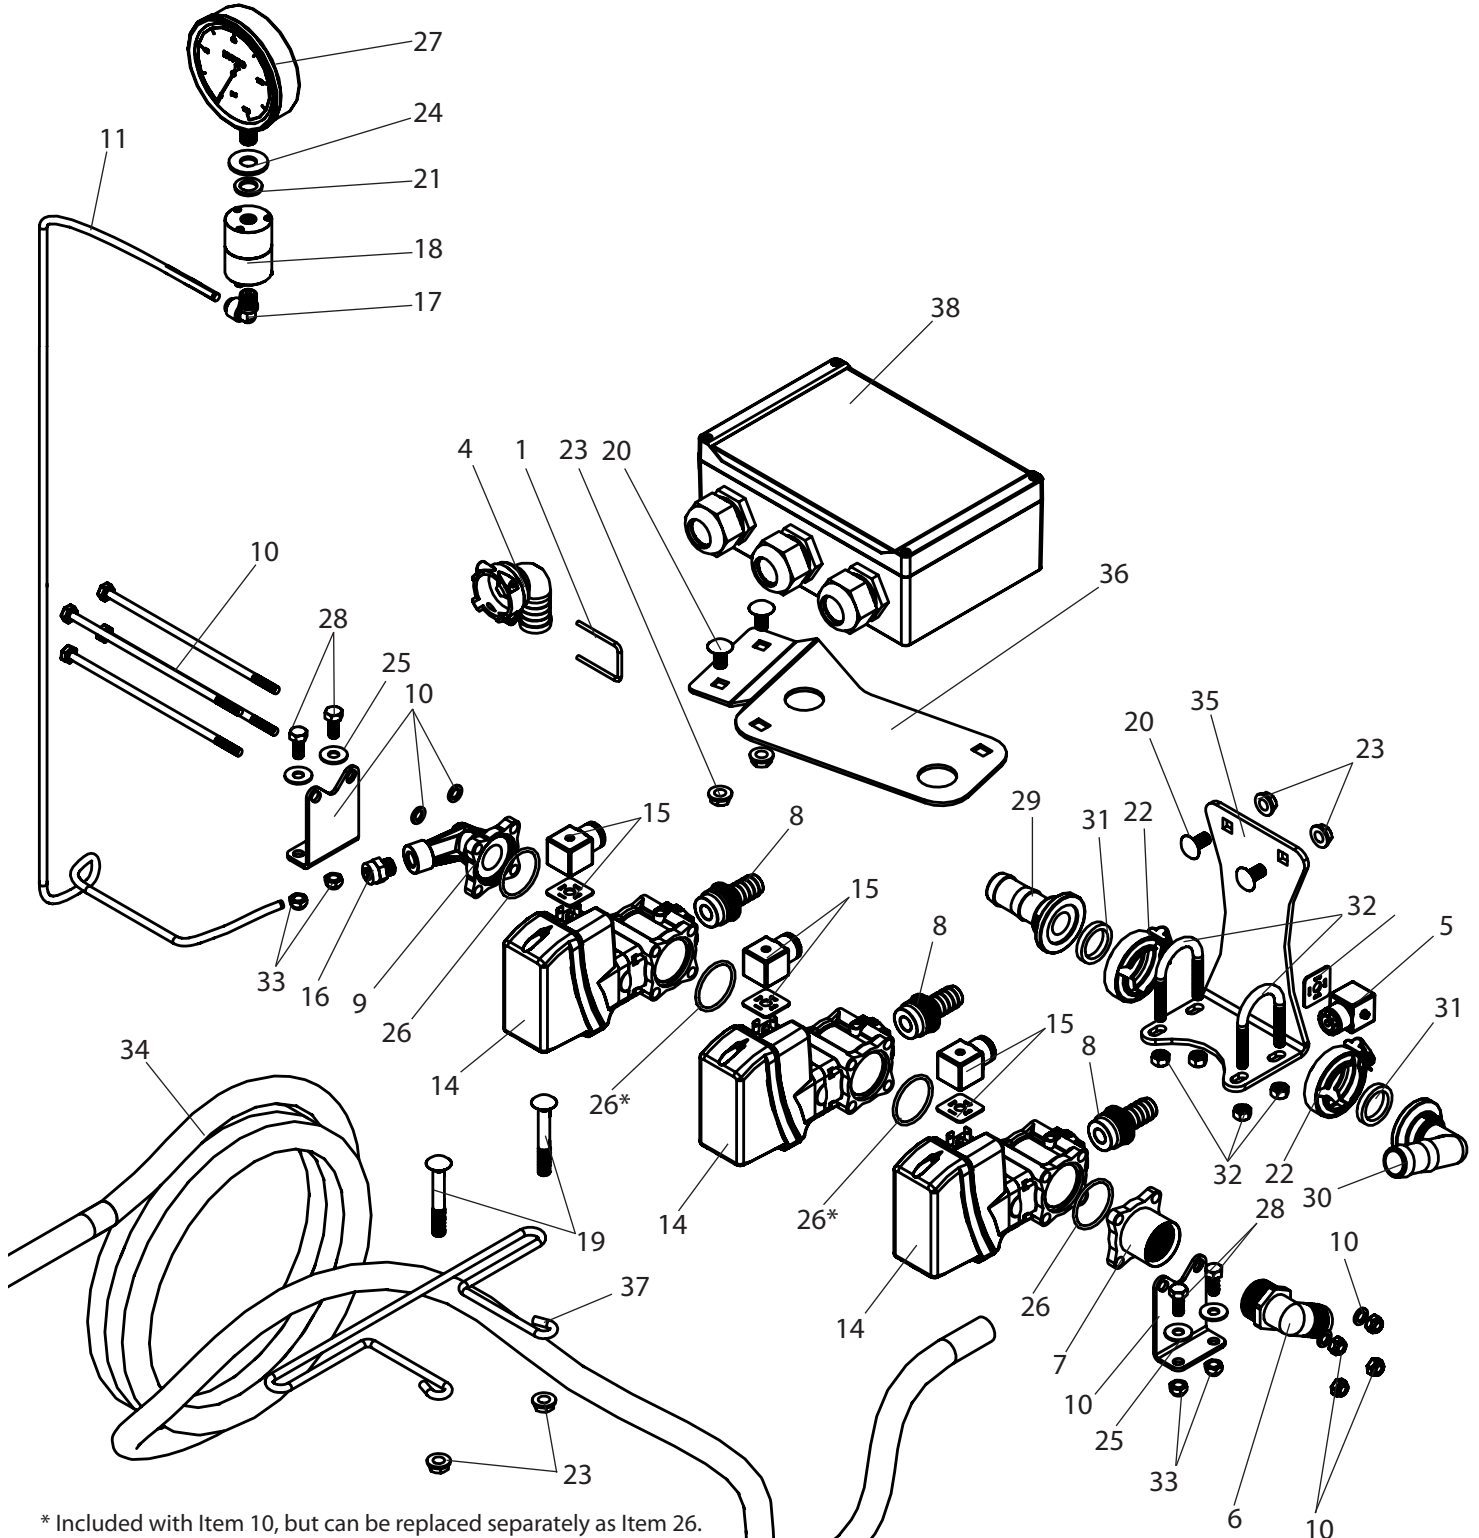

CTR3-863 & CTR3-865 Breakdown

3 & 5 Sections, Throttling, for small trailers

* Included with Item 10, but can be replaced separately as Item 26.