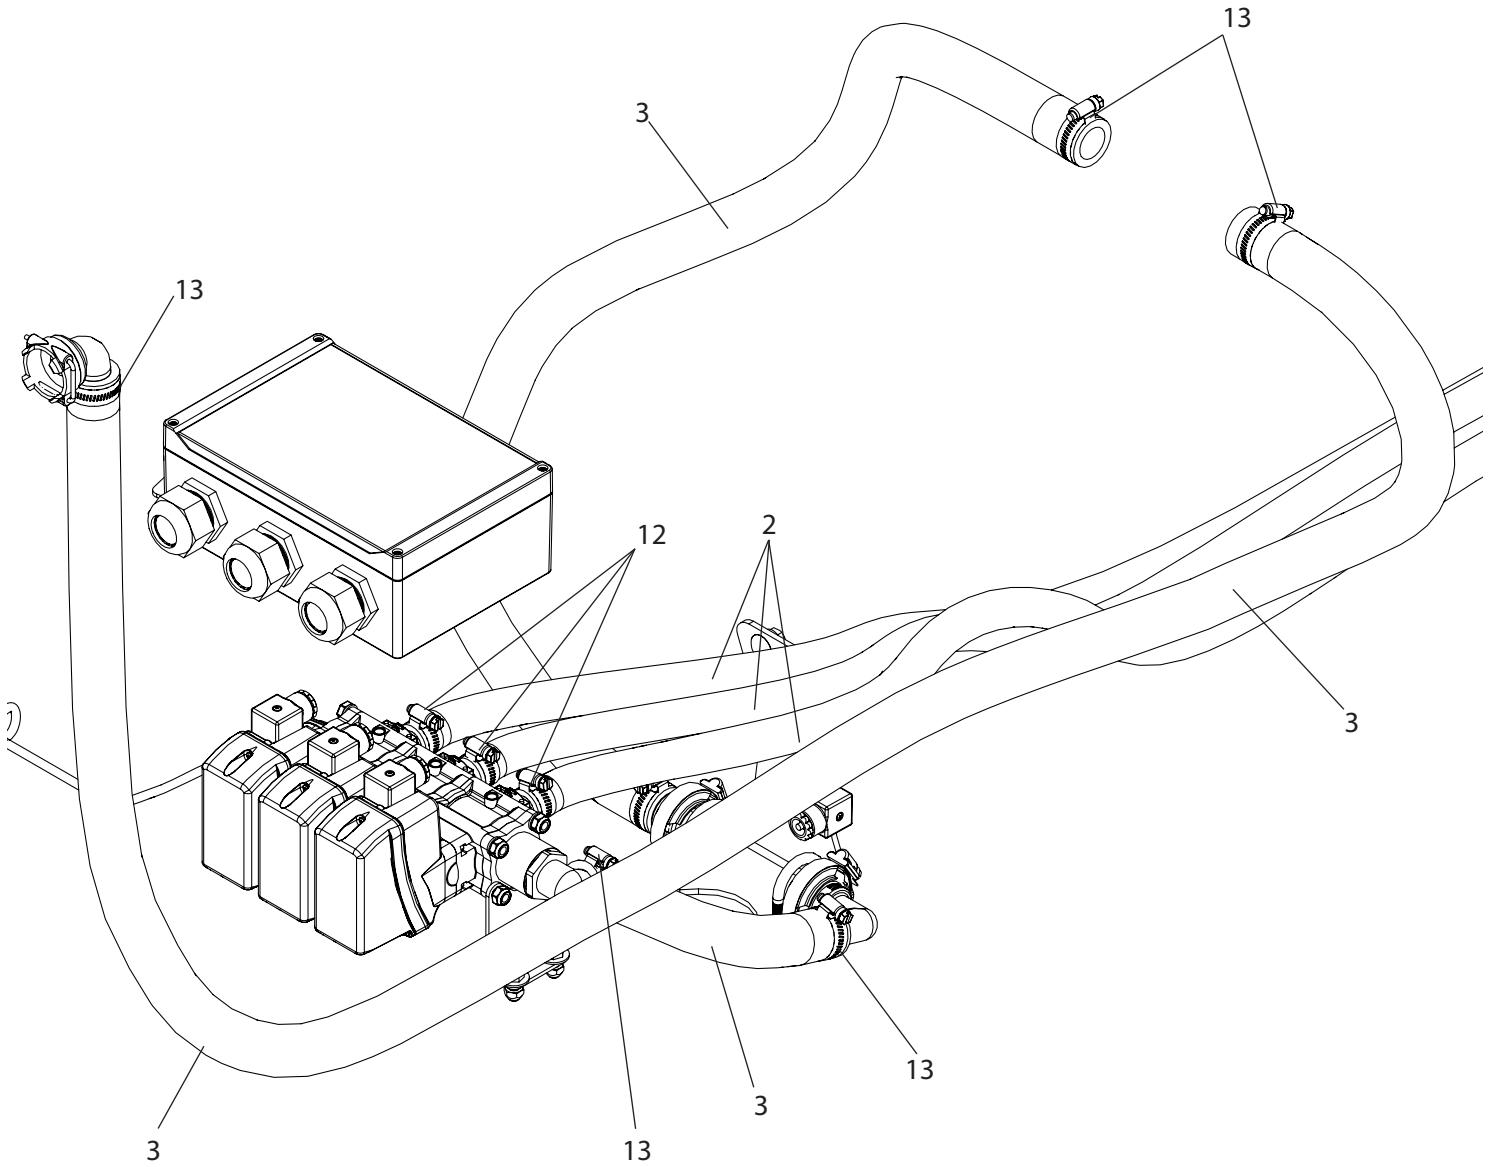

CTR3-863 & CTR3-865 Breakdown

3 & 5 Sections, Throttling, for small trailers

Ref#	Qty/3 sections	Qty/5 sections	Part Number	Description
1	1	1	010004	Connector, T4 Fork
2	56	94	1012 *	Hose, EPDM Rubber 3/4" 300 PSI
3	11	11	1016	Hose, EPDM Rubber 1" 300 PSI
4	1	1	1190425	Elbow, T4 Female QC x 1" 90° HB
5	1	1	38082-15	Cable, Din 5'
6	1	1	3EL100	Adapter, Hose Ell 1" MPT x 1" HB
7	1	1	463000-043	Inlet, Manifold 1" FPT #463
8	3	5	463001-119-1 **	Fitting, Port Outlet w/O-Ring x 3/4" HB
9	1	1	463011N-130	Adapter, Pressure Gauge 1/4" NPT (Nylon)
10	1	N/A	463900-930	Bolt Kit, 3 Section SS
11	N/A	1	463900-950	Bolt Kit, 5 Section SS
12	4	4	5156N	Tubing, Nylon 1/4" OD Black
13	6	10	6812052 ***	Hose Clamp, 11/16" - 1-1/4" SS
14	6	6	6816052	Hose Clamp, 13/16" - 1-1/2" SS
15	3	5	8630001	Valve, 1/2" HB Outlet 290 PSI
16	3	5	8650900-140	Cable, 3 Wire DIN & Plug
17	1	1	A4MC4	Adapter, TrueSeal 1/4" MPT x 1/4" Tube
18	1	1	A4ME4	Adapter, TrueSeal Fitting 90° 1/4" Tube
19	1	1	BAAF	Isolator, Pressure Gauge 1/4" FPT
20	2	2	CB38*234G5	Bolt, Carriage 3/8-16 x 2-3/4" Gr 5
21	4	4	CB38*34G5	Bolt, Carriage 3/8-16 x 3/4" Gr 5
22	1	1	FBWXQ	Washer, Fiber 5/8" x 3/4" x 1/16"
23	2	2	FC100	Clamp, Flange 1" Std SS
24	6	6	FN38	Nut, Flange 3/8-16
25	1	1	FW12S	Washer, Flat, 1/2" SS
26	4	4	FW516S	Washer, Flat 5/16" SS
27	2	2	G10071V	O-Ring, Manifold Viton #463
28	1	1	GG1604	Gauge, 4" Liquid Filled 160 PSI
29	4	4	H5C516*34	Bolt, Hex 5/16-18 x 3/4" Gr 5
30	1	1	M100BRB	Adapter, 1" Flange x 1" HB
31	1	1	M100BRB90	Elbow, 1" Flange x 1" 90° HB
32	2	2	M100G	Gasket, Manifold EDPM 1"
33	2	2	N222125	Bolt, U-Bolt Round 5/16-18 x 1-3/8" x 2-1/2"
34	4	4	SNC516	Nut, Steel Lock 5/16-18
35	1	1	T420	CropCare wiring harness, 26', for TeeJet controls
36	1	1	T462	Regulating Valve Mount
37	1	1	T464	Junction box mount
38	1	1	T485	Mount, Wire Harness Small Trailer
	1	1	T872	Electrical Box, CTR2 Controls