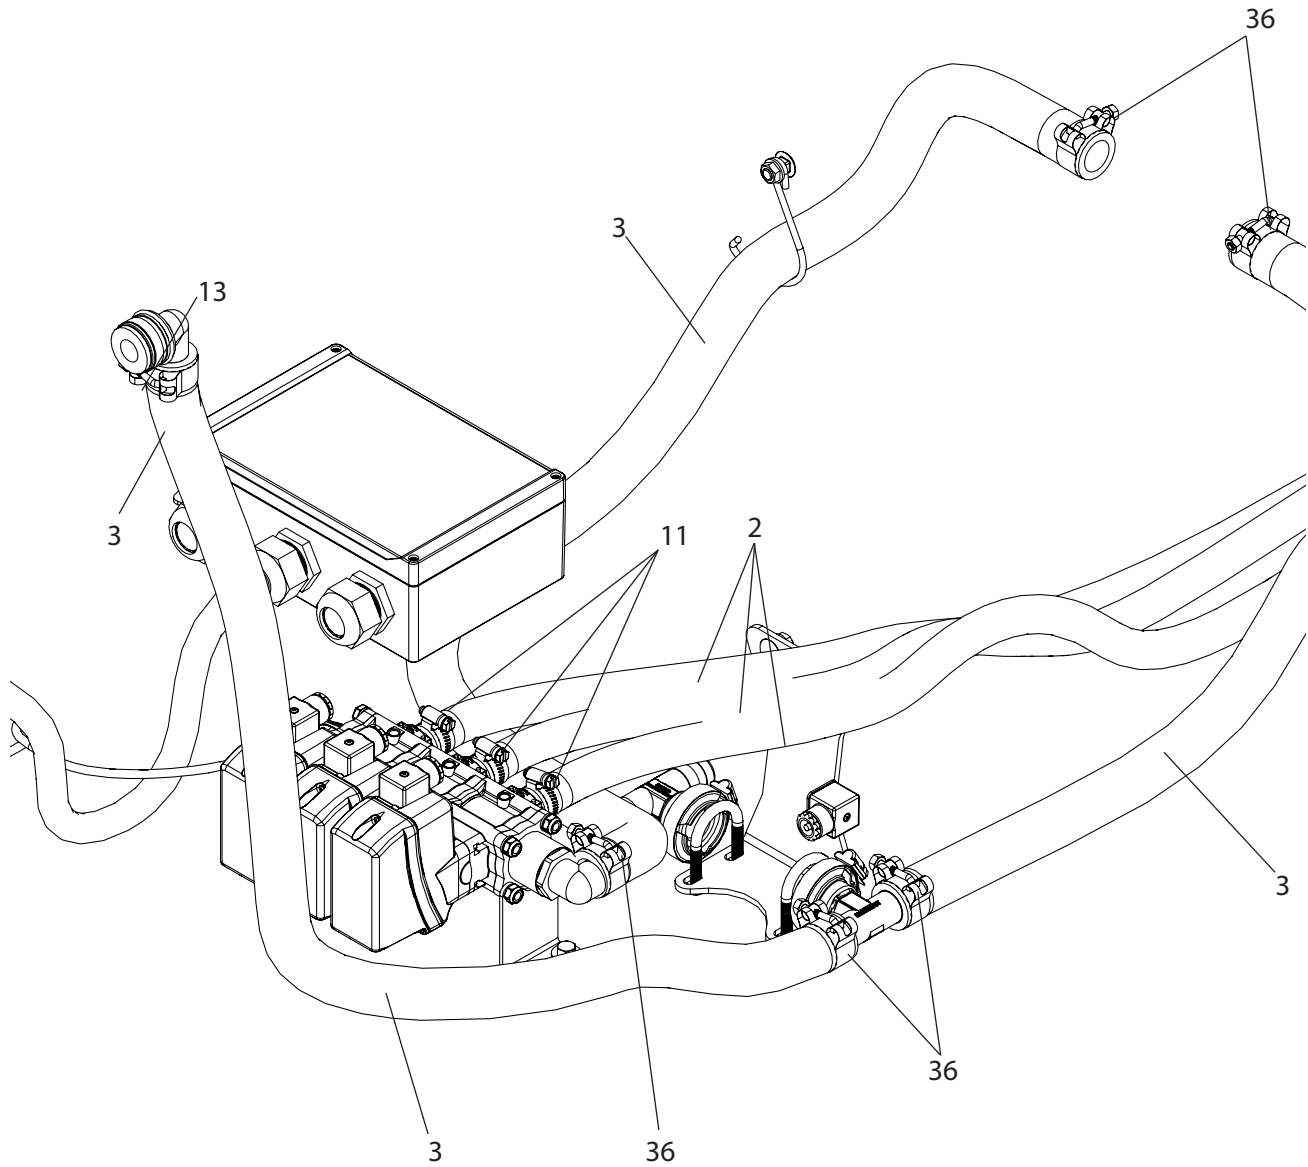

CTR3-863H & CTR3-865H Breakdown

3 & 5 Sections, high pressure, for small trailers

Ref#	Qty/3 sections	Qty/5 sections	Part Number	Description
1	1	1	09184	Elbow, 1" HB x 1-1/4" QC
2	47	90	1012 *	Hose, EPDM Rubber 3/4" 300 PSI
3	11	11	1116	Hose, Nitrile Grizzly 1" 500 PSI
4	1	1	38082-15	Cable, Din 5'
5	1	1	3EL100	Adapter, Hose Ell 1" MPT x 1" HB
6	1	1	463000-043	Inlet, Manifold 1" FPT #463
7	3	5	463001-119-1 **	Fitting, Port Outlet w/O-Ring x 3/4" HB
8	1	1	463011N-130	Adapter, Pressure Gauge 1/4" NPT (Nylon)
9	1 N/A	N/A 1	463900-930 463900-950	Bolt Kit, 3 Section SS Bolt Kit, 5 Section SS
10	4.5	4.5	5156N	Tubing, Nylon 1/4" OD Black
11	6	10	6812052 ***	Hose Clamp, 11/16" - 1-1/4" SS
12	3	5	8630001	Valve, 1/2" HB Outlet 290 PSI
13	3	5	8650900-140	Cable, 3 Wire DIN & Plug
14	1	1	A4MC4	Adapter, TrueSeal 1/4" MPT x 1/4" Tube
15	1	1	A4ME4	Adapter, TrueSeal Fitting 90° 1/4" Tube
16	1	1	BAAF	Isolator, Pressure Gauge 1/4" FPT
17	2	2	CB38*234G5	Bolt, Carriage 3/8-16 x 2-3/4" Gr 5
18	5	4	CB38*34G5	Bolt, Carriage 3/8-16 x 3/4" Gr 5
19	1	1	FBWXQ	Washer, Fiber 5/8" x 3/4" x 1/16"
20	2	2	FC100	Clamp, Flange 1" Std SS
21	7	10	FN38	Nut, Flange 3/8-16
22	1	1	FW12S	Washer, Flat, 1/2" SS
23	4	4	FW516S	Washer, Flat 5/16" SS
24	2	2	G10071V	O-Ring, Manifold Viton #463
25	1	1	GG3004	Gauge, 4" Liquid Filled 300 PSI
26	4	4	H5C516*34	Bolt, Hex 5/16-18 x 3/4" Gr 5
27	2	2	M100100HBT	Tee, 1" HB x 1" Flange
28	2	2	M100G	Gasket, Manifold EDPM 1"
29	2	2	N222125	Bolt, U-Bolt Round 5/16-18 x 1-3/8" x 2-1/2"
30	4	4	SNC516	Nut, Steel Lock 5/16-18
31	1	1	T420	CropCare wiring harness, 26', for TeeJet controls
32	1	1	T462	Regulating Valve Mount
33	1	1	T464	Junction box mount
34	1	1	T485	Mount, Wire Harness Small Trailer
35	1	1	T872	Electrical Box, CTR2 Controls
36	6	6	TB138	Clamp, T-Bolt 1-3/8" - 1-9/16"
37	1	N/A	T880	Clip, Single Wire Hose 1-7/8" ID x 3/8" Bolt Hole
38	N/A	4	CB38*1G5	Bolt, Carriage 3/8-16 x 1" Gr 5
39	N/A	2	T486	Guide, Hose Small Trailer