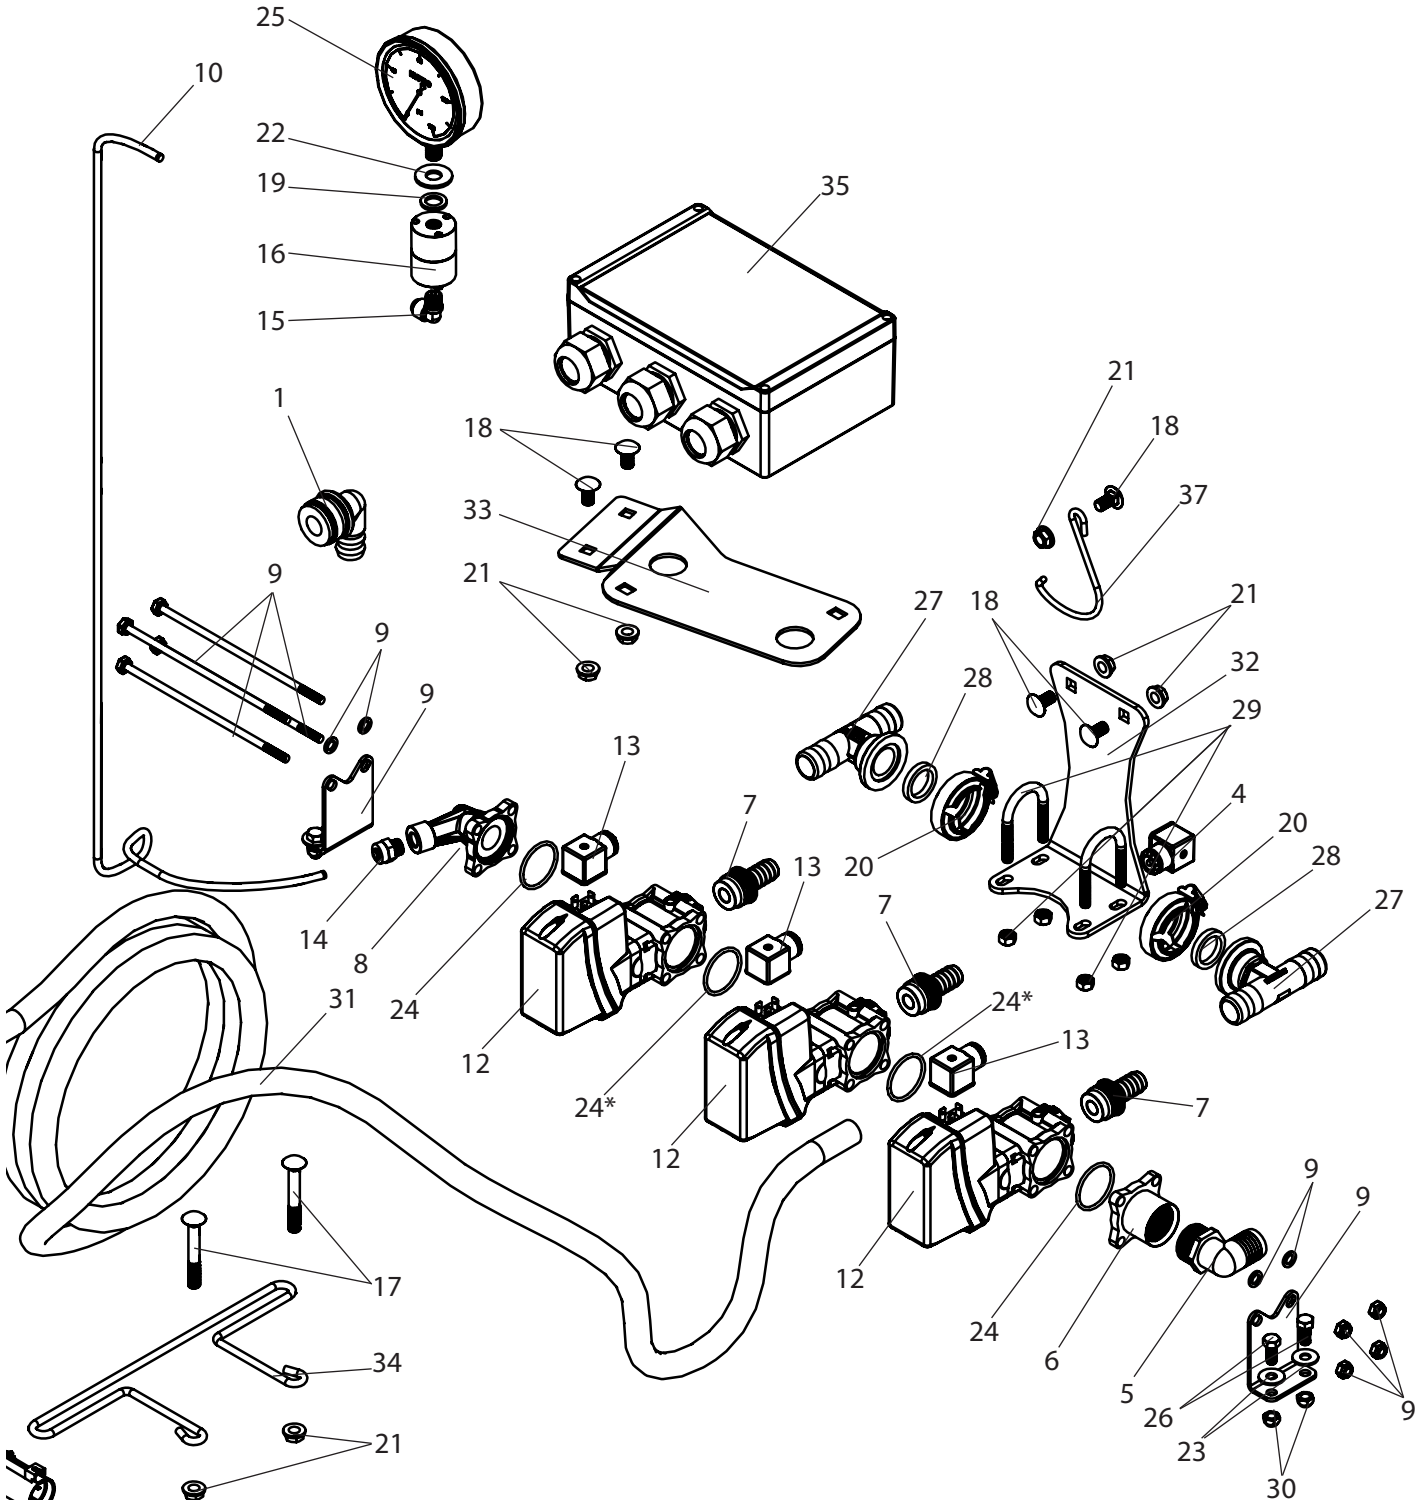

CTR3-863H & CTR3-865H Breakdown

3 & 5 Sections, high pressure, for small trailers

* Included with Item 9, but can be replaced separately as Item 24.