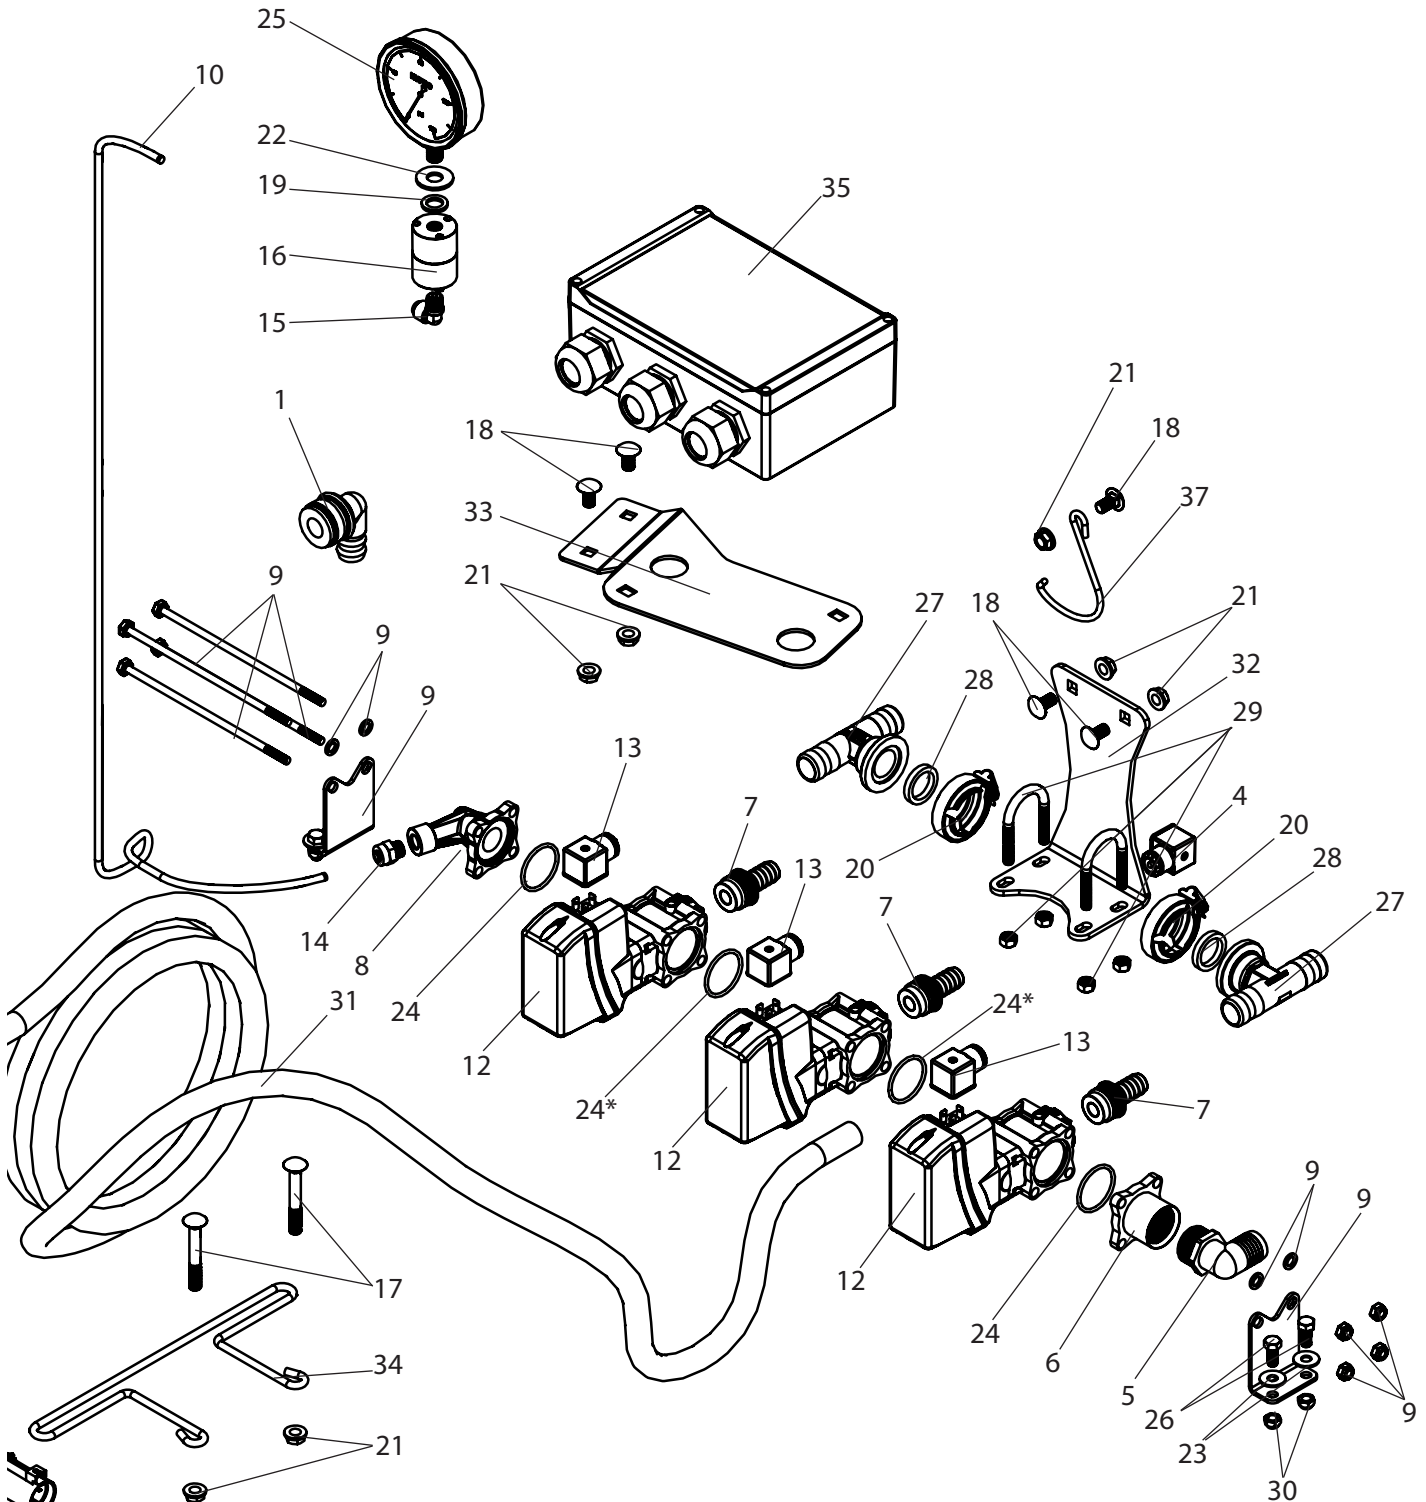

CTR3-863H & CTR3-865H Breakdown

3 & 5 Sections, high pressure, for small trailers

* Included with Item 9, but can be replaced separately as Item 24.