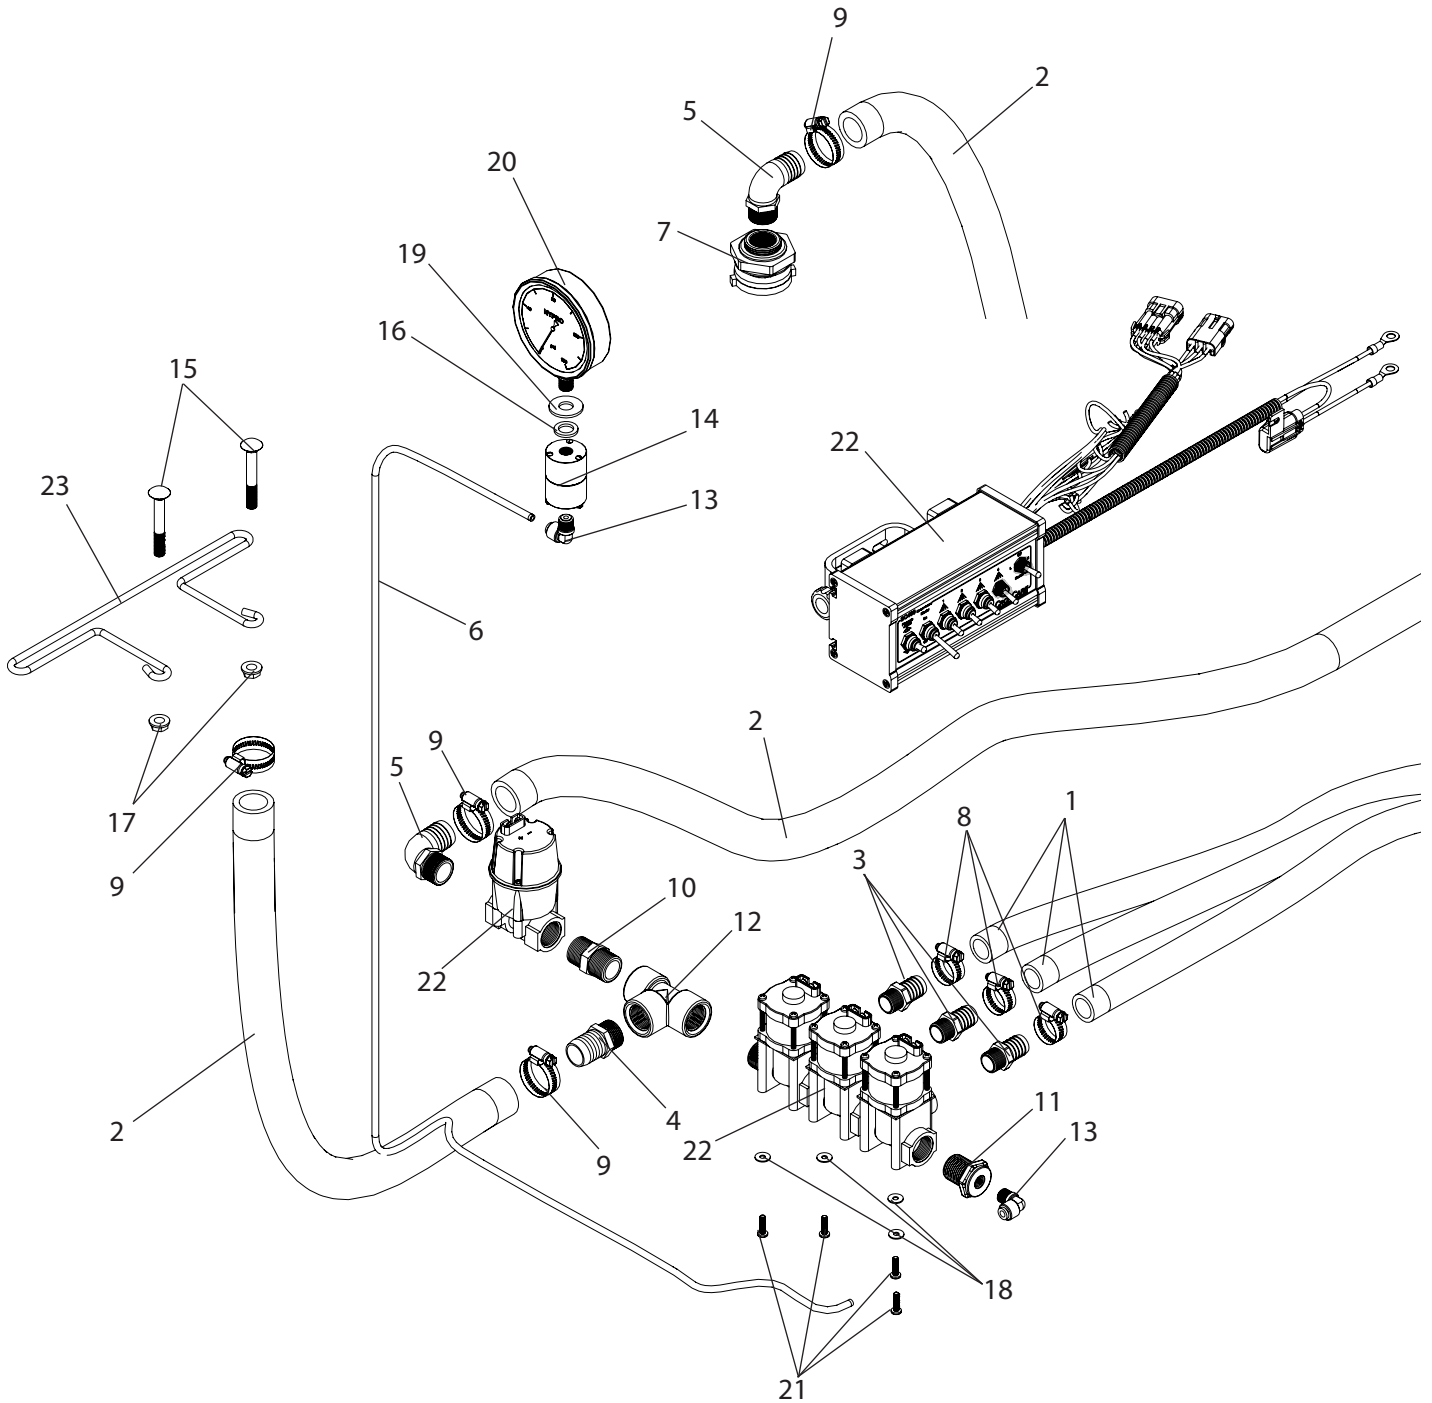

CTR3-SC400 Breakdown

SC400 electric controls, 2500 valves, for small trailer

CTR3-SC400 Breakdown

SC400 electric controls, 2500 valves, for small trailer

Ref#	Qty.	Part Number	Description
1	43	1012 *	Hose, EPDM Rubber 3/4" 300 PSI
2	13	1016	Hose, EPDM Rubber 1" 300 PSI
3	3	3A1234 **	Adapter, Hose 1/2" MPT x 3/4" HB
4	1	3A34100	Fitting, Hose 3/4" MPT x 1" HB
5	2	3EL34100	Adapter, Hose 90° 3/4" MPT x 1" HB
6	5.5	5156N	Tubing, Nylon 1/4" OD Black
7	1	60401	Fitting, Tank 3/4" FPT DBL Tap (Requires a 1-7/16" Hole)
8	6	6812052 ***	Hose Clamp, 11/16" - 1-1/4" SS
9	4	6816052	Hose Clamp, 13/16" - 1-1/2" SS
10	1	8M34	Nipple, 3/4" MPT x Close Sch 80 Poly
11	1	8RB3414	Bushing, Reducer 3/4" MPT x 1/4" FPT Sch 80 Poly
12	1	8TT34	Tee, Poly 3/4" FPT Sch 80
13	2	A4ME4	Adapter, TrueSeal Fitting 90° 1/4" Tube
14	1	BAAF	Isolator, Pressure Gauge 1/4" FPT
15	2	CB38*234G5	Bolt, Carriage 3/8-16 x 2-3/4" Gr 5
16	1	FBWXQ	Washer, Fiber 5/8" x 3/4" x 1/16"
17	2	FN38	Nut, Flange 3/8-16
18	4	FW10	Washer, Flat #10
19	1	FW12S	Washer, Flat, 1/2" SS
20	1	GG1604	Gauge, 4" Liquid Filled 160 PSI
21	4	MR1024*34	Screw, Machine 10-24 x 3/4" Combo Drive
22	1	SC400-2500	Sprayer control kit, 4 boom switch
23	1	T485	Mount, Wire Harness Small Trailer

* On a 30' boom of smaller, part # is 1008.

** On a 30' boom of smaller, part # is 3A1212.

*** On a 30' boom of smaller, part # is 6806052.