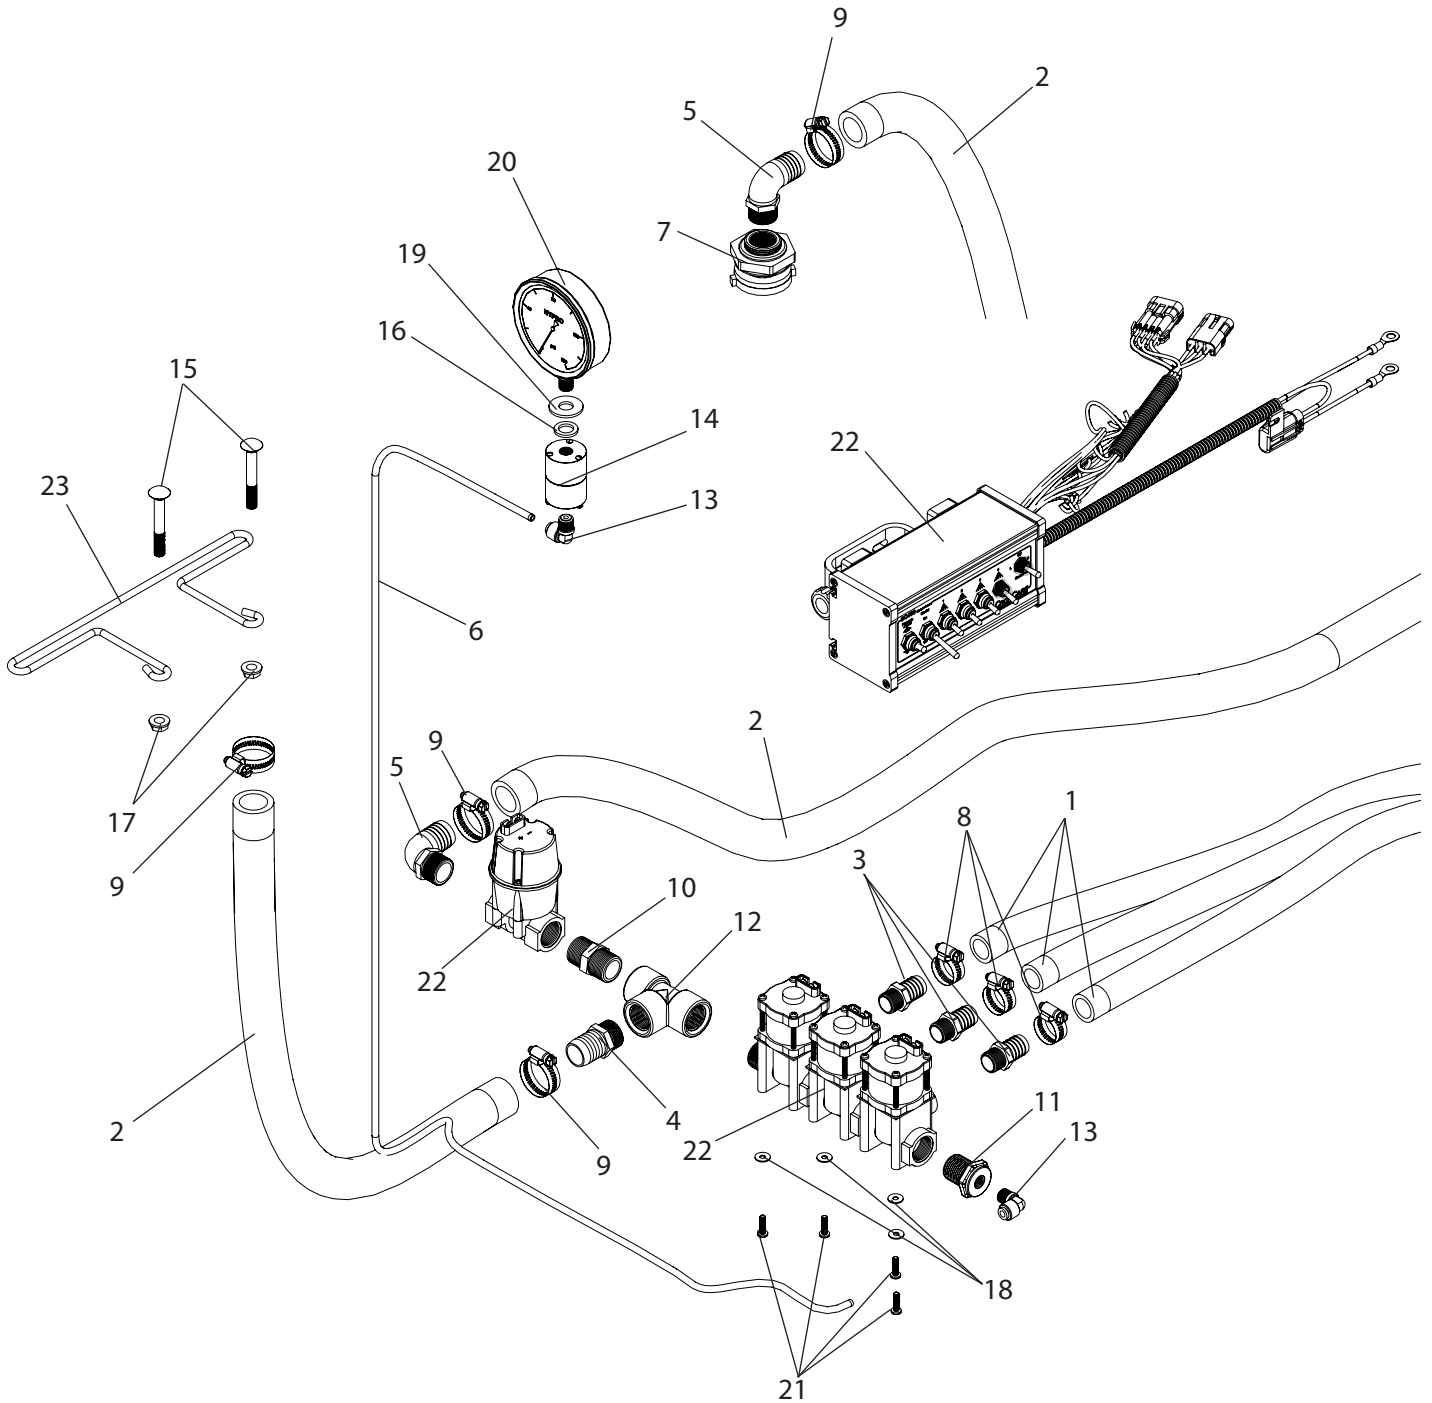

CTR3-SC400 Breakdown

SC400 electric controls, 2500 valves, for small trailer

CTR3-SC400 Breakdown

SC400 electric controls, 2500 valves, for small trailer

Ref#	Qty.	Part Number	Description
1	43	1012 *	Hose, EPDM Rubber 3/4" 300 PSI
2	13	1016	Hose, EPDM Rubber 1" 300 PSI
3	3	3A1234 **	Adapter, Hose 1/2" MPT x 3/4" HB
4	1	3A34100	Fitting, Hose 3/4" MPT x 1" HB
5	2	3EL34100	Adapter, Hose 90° 3/4" MPT x 1" HB
6	5.5	5156N	Tubing, Nylon 1/4" OD Black
7	1	60401	Fitting, Tank 3/4" FPT DBL Tap (Requires a 1-7/16" Hole)
8	6	6812052 ***	Hose Clamp, 11/16" - 1-1/4" SS
9	4	6816052	Hose Clamp, 13/16" - 1-1/2" SS
10	1	8M34	Nipple, 3/4" MPT x Close Sch 80 Poly
11	1	8RB3414	Bushing, Reducer 3/4" MPT x 1/4" FPT Sch 80 Poly
12	1	8TT34	Tee, Poly 3/4" FPT Sch 80
13	2	A4ME4	Adapter, TrueSeal Fitting 90° 1/4" Tube
14	1	BAAF	Isolator, Pressure Gauge 1/4" FPT
15	2	CB38*234G5	Bolt, Carriage 3/8-16 x 2-3/4" Gr 5
16	1	FBWXQ	Washer, Fiber 5/8" x 3/4" x 1/16"
17	2	FN38	Nut, Flange 3/8-16
18	4	FW10	Washer, Flat #10
19	1	FW12S	Washer, Flat, 1/2" SS
20	1	GG1604	Gauge, 4" Liquid Filled 160 PSI
21	4	MR1024*34	Screw, Machine 10-24 x 3/4" Combo Drive
22	1	SC400-2500	Sprayer control kit, 4 boom switch
23	1	T485	Mount, Wire Harness Small Trailer

* O n a 30' boom of smaller, part # is 1008.

** O n a 30' boom of smaller, part # is 3A1212.

*** O n a 30' boom of smaller, part # is 6806052.