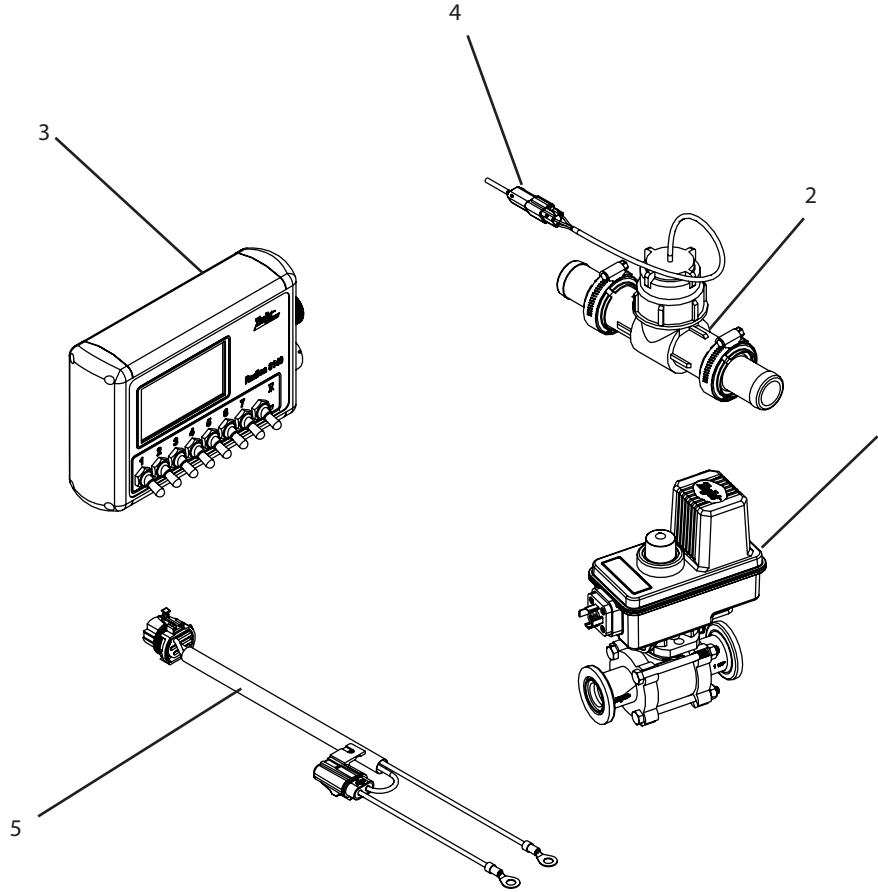

CTRL1-8140 Breakdown

TeeJet Radion 8140 7 switch console

-For use with 450 series TeeJet section control valves.

Ref#	Qty.	Part Number	Description
1	1	35-02099-T*	Valve, Regulating Ball,6 Second with 450 manifold and flange
2	1	90-50232	Kit, Flowmeter 801 w/1-1/4" Hose Barbs
3	1	90-50263	Kit, Console Radion 7-Section Includes Ram-Mount and User Guide
4	1	T422	CropCare flow meter sensor cable
5	1	T430	CropCare power harness, 12', for T420

*Breakdown available

CTRL1-8140 Breakdown

TeeJet Radion 8140 7 switch console

-For use with 460 series TeeJet section control valves or 863 series ARAG section control valves.

Ref#	Qty.	Part Number	Description
1	1	344BRL-2F-03D*	Valve, Regulating Ball 1" Flange, 6 Second Operation, DIN cable
2	1	90-50232**	Kit, Flowmeter 801 w/1-1/4" Hose Barbs
3	1	90-50263	Kit, Console Radion 7-Section Includes Ram-Mount and User Guide
4	1	T422	CropCare flow meter sensor cable
5	1	T430	CropCare power harness, 12', for T420

*Breakdown available

**Use 90-50230 with 863 valves.