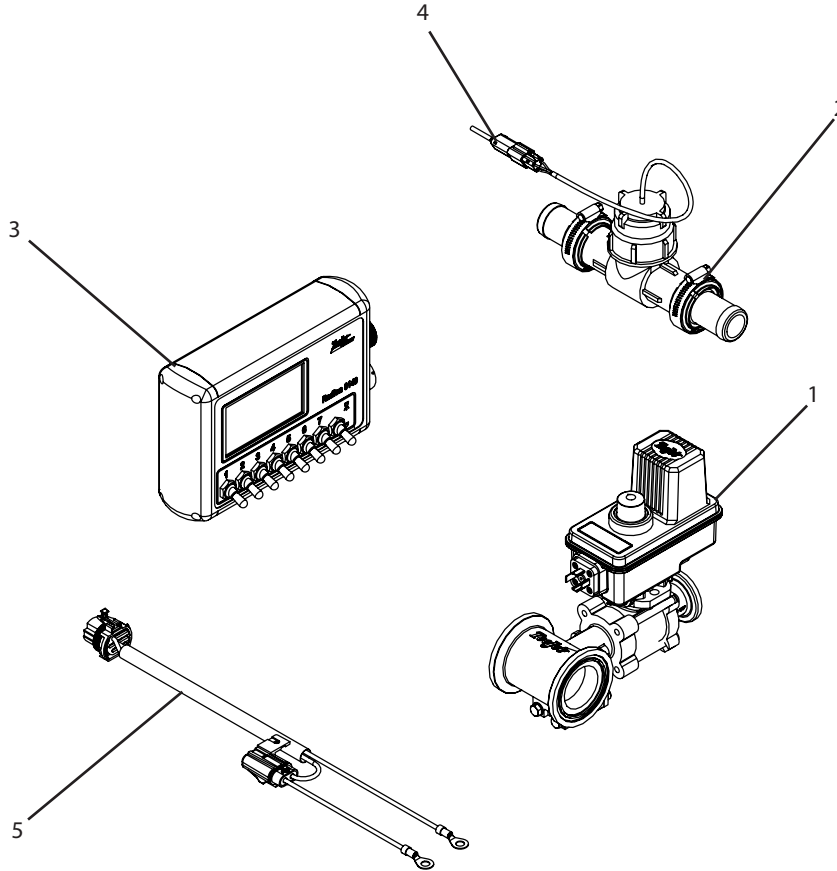

CTRL1-8140 Breakdown

TeeJet Radion 8140 7 switch console

-For use with 450 series TeeJet section control valves.

Ref#	Qty.	Part Number	Description
1	1	35-02099-T*	Valve, Regulating Ball,6 Second with 450 manifold and flange
2	1	90-50232	Kit, Flowmeter 801 w/1-1/4" Hose Barbs
3	1	90-50263	Kit, Console Radion 7-Section Includes Ram-Mount and User Guide
4	1	T422	CropCare flow meter sensor cable
5	1	T430	CropCare power harness, 12', for T420

*Breakdown available

CTRL1-8140 Breakdown

TeeJet Radion 8140 7 switch console

-For use with 460 series TeeJet section control valves or 863 series ARAG section control valves.

Ref#	Qty.	Part Number	Description
1	1	344BRL-2F-03D*	Valve, Regulating Ball 1" Flange, 6 Second Operation, DIN cable
2	1	90-50232**	Kit, Flowmeter 801 w/1-1/4" Hose Barbs
3	1	90-50263	Kit, Console Radion 7-Section Includes Ram-Mount and User Guide
4	1	T422	CropCare flow meter sensor cable
5	1	T430	CropCare power harness, 12', for T420