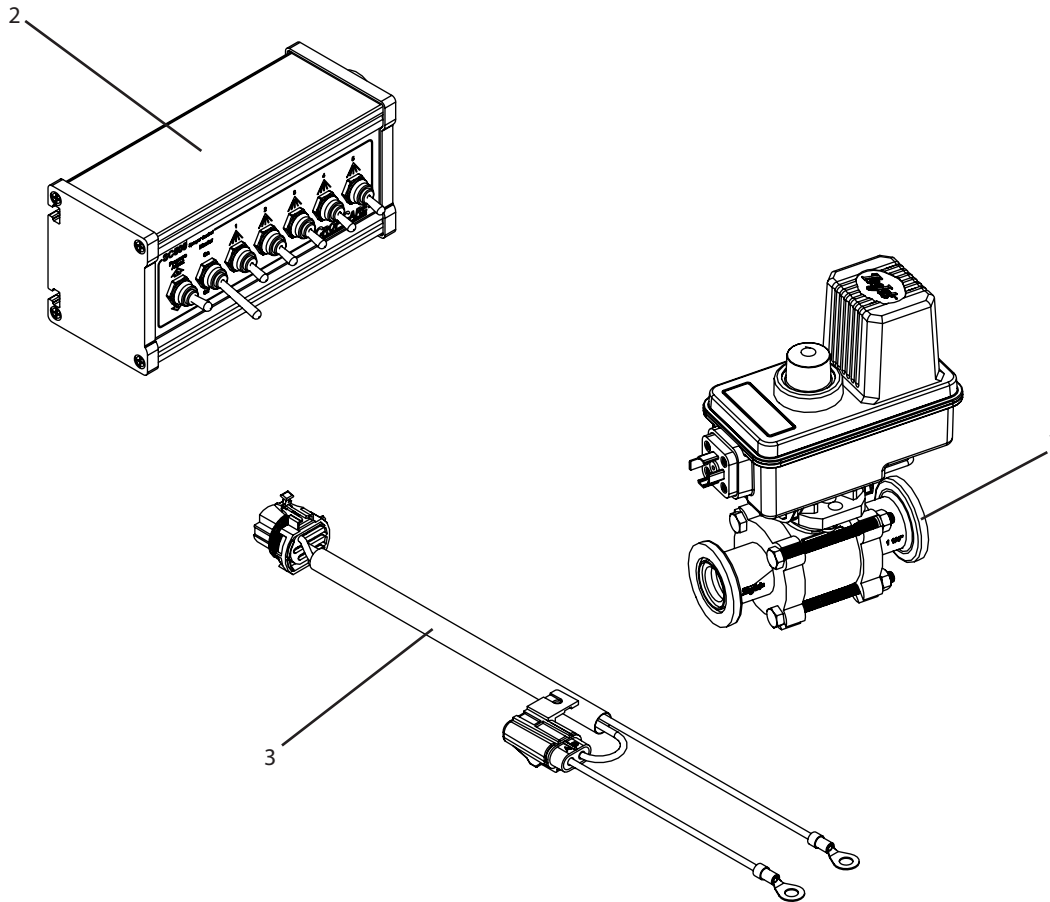

CTRL1-SC500 Breakdown

SC500, 5 switch control console subassembly

-For use with 450 series TeeJet section control valves.

Ref#	Qty.	Part Number	Description
1	1	35-02099-T18 *	Valve, Regulating Ball,18 Second with 450 manifold and flange
2	1	SC500	Kit, CropCare Electric Controller 5 Section Manual Rate Control
3	1	T430	CropCare power harness, 12', for T420

*Breakdown available

CTRL1-SC500 Breakdown

SC500, 5 switch control console subassembly

-For use with 460 series TeeJet section control valves, and 863 series ARAG section control valves.

Ref#	Qty.	Part Number	Description
1	1	344BRL-2F-01D *	Valve, Regulating Ball 1" Flange, 18 Second Operation, DIN cable
2	1	SC500	Kit, CropCare Electric Controller 5 Section Manual Rate Control
3	1	T430	CropCare power harness, 12', for T420