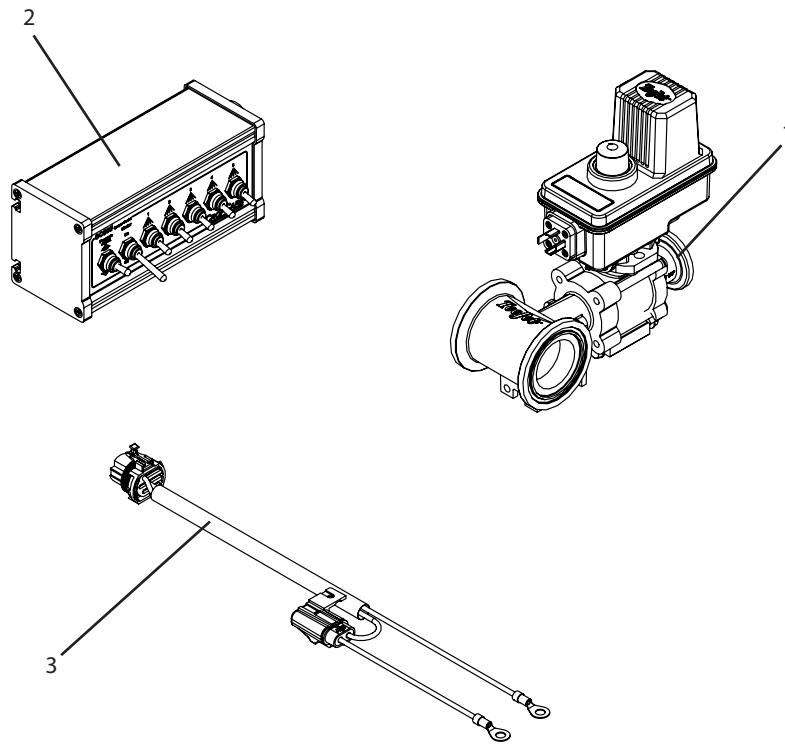

CTRL1-SC500 Breakdown

SC500, 5 switch control console subassembly

-For use with 450 series TeeJet section control valves.

Ref#	Qty.	Part Number	Description
1	1	35-02099-T18 *	Valve, Regulating Ball,18 Second with 450 manifold and flange
2	1	SC500	Kit, CropCare Electric Controller 5 Section Manual Rate Control
3	1	T430	CropCare power harness, 12', for T420

*Breakdown available

CTRL1-SC500 Breakdown

SC500, 5 switch control console subassembly

-For use with 460 series TeeJet section control valves, and 863 series ARAG section control valves.

Ref#	Qty.	Part Number	Description
1	1	344BRL-2F-01D *	Valve, Regulating Ball 1" Flange, 18 Second Operation, DIN cable
2	1	SC500	Kit, CropCare Electric Controller 5 Section Manual Rate Control
3	1	T430	CropCare power harness, 12', for T420