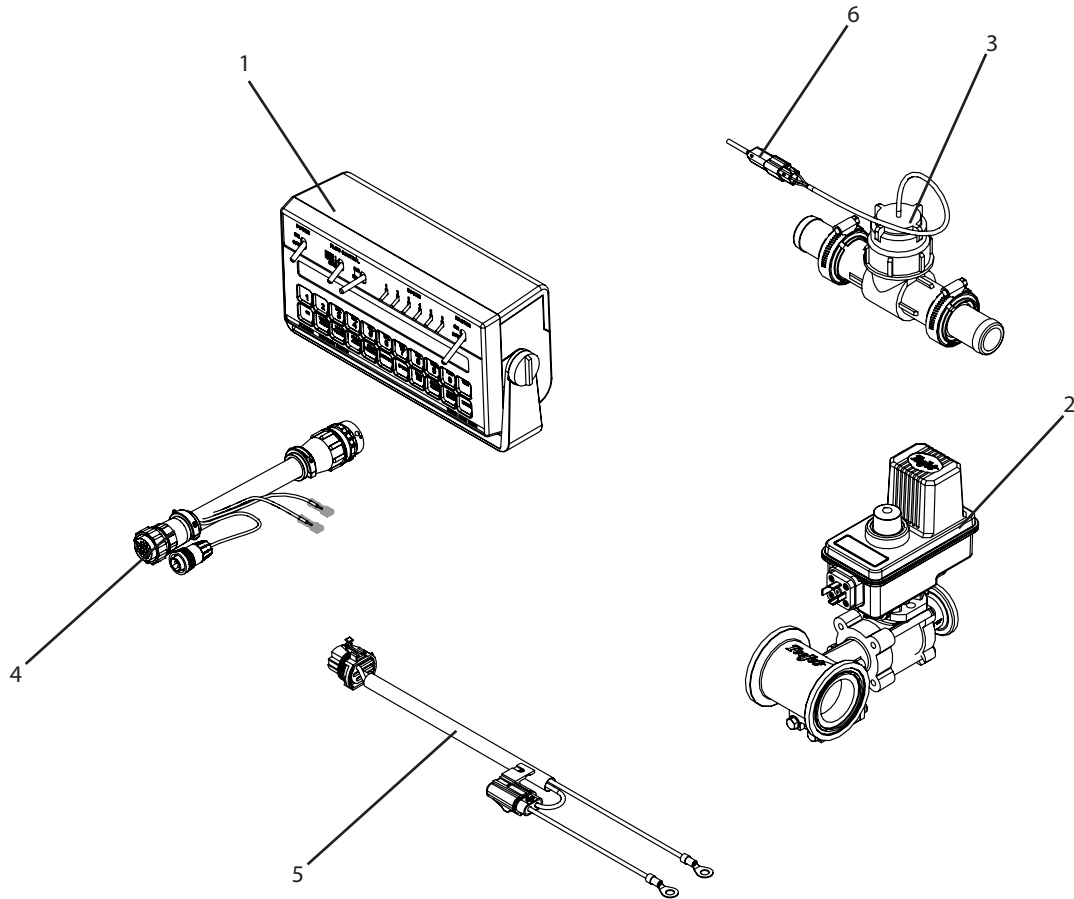

CTRL1-SCS450 Breakdown

Raven SCS450 6 switch console subassembly

-For use with 450 series TeeJet section control valves.

Ref#	Qty.	Part Number	Description
1	1	1-063-0171-220	Kit, Control Raven SCS450
2	1	35-02099-T *	Valve, Regulating Ball,6 Second with 450 manifold and flange
3	1	90-50232	Kit, Flowmeter 801 w/1-1/4" Hose Barbs
4	1	T425	Adapter, Cable TeeJet (26 Pin) To Raven (16 Pin)
5	1	T430	CropCare power harness, 12', for T420
6	1	T422	CropCare flow meter sensor cable

*Breakdown available

CTRL1-SCS450 Breakdown

Raven SCS450 6 switch console subassembly

-For use with 460 series TeeJet section control valves or 863 series ARAG control valves.

Ref#	Qty.	Part Number	Description
1	1	1-063-0171-220	Kit, Control Raven SCS450
2	1	344BRL-2F-03D *	Valve, Regulating Ball 1" Flange, 6 Second Operation, DIN cable
3	1	90-50232**	Kit, Flowmeter 801 w/1-1/4" Hose Barbs
4	1	T425	Adapter, Cable TeeJet (26 Pin) To Raven (16 Pin)
5	1	T430	CropCare power harness, 12', for T420
6	1	T422	CropCare flow meter sensor cable

*Breakdown available

**Use 90-50230 with 863 ARAG valves