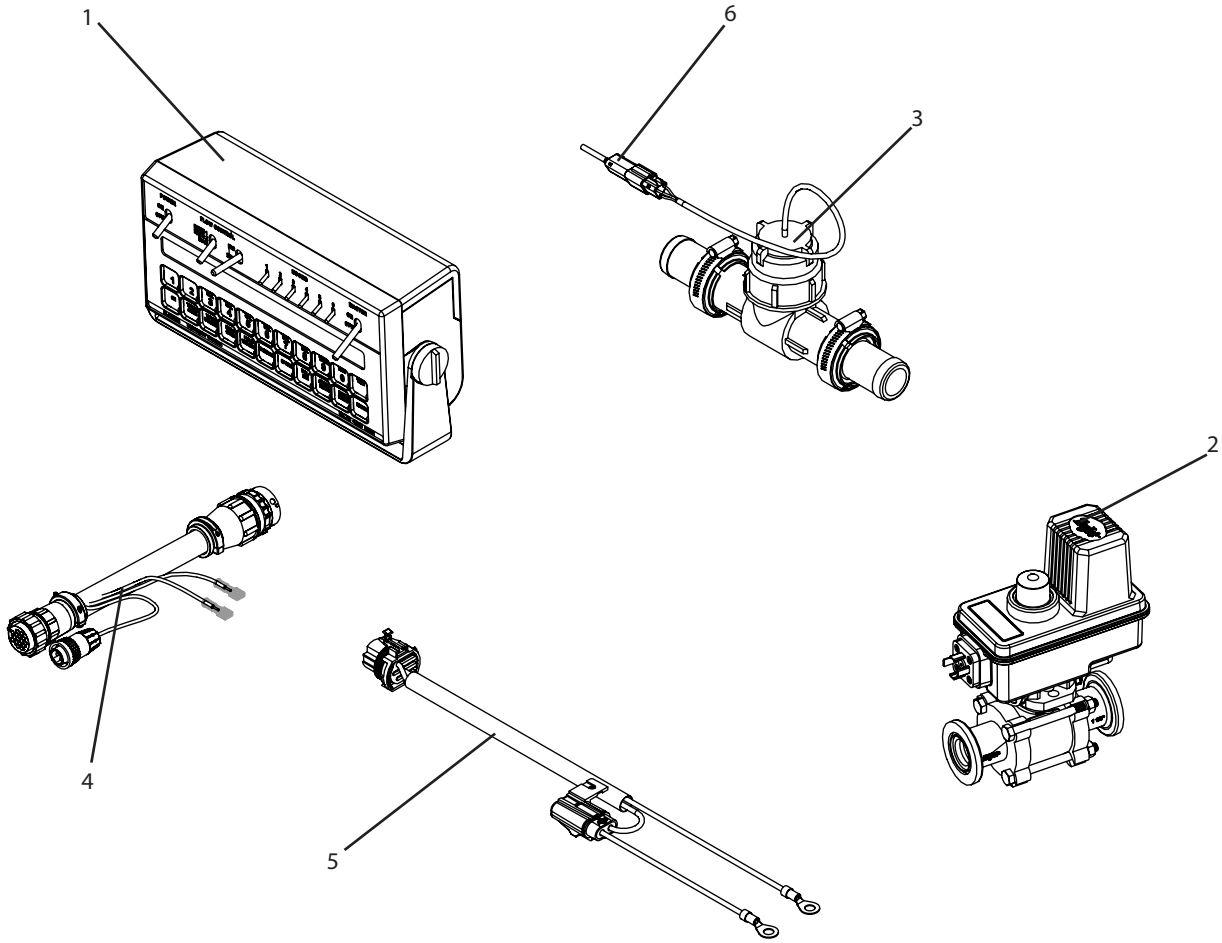

CTRL1-SCS450 Breakdown

Raven SCS450 6 switch console subassembly

-For use with 450 series TeeJet section control valves.

Ref#	Qty.	Part Number	Description
1	1	1-063-0171-220	Kit, Control Raven SCS450
2	1	35-02099-T *	Valve, Regulating Ball,6 Second with 450 manifold and flange
3	1	90-50232	Kit, Flowmeter 801 w/1-1/4" Hose Barbs
4	1	T425	Adapter, Cable TeeJet (26 Pin) To Raven (16 Pin)
5	1	T430	CropCare power harness, 12', for T420
6	1	T422	CropCare flow meter sensor cable

*Breakdown available

CTRL1-SCS450 Breakdown

Raven SCS450 6 switch console subassembly

-For use with 460 series TeeJet section control valves or 863 series ARAG control valves.

Ref#	Qty.	Part Number	Description
1	1	1-063-0171-220	Kit, Control Raven SCS450
2	1	344BRL-2F-03D *	Valve, Regulating Ball 1" Flange, 6 Second Operation, DIN cable
3	1	90-50232**	Kit, Flowmeter 801 w/1-1/4" Hose Barbs
4	1	T425	Adapter, Cable TeeJet (26 Pin) To Raven (16 Pin)
5	1	T430	CropCare power harness, 12', for T420
6	1	T422	CropCare flow meter sensor cable

*Breakdown available

**Use 90-50230 with 863 ARAG valves