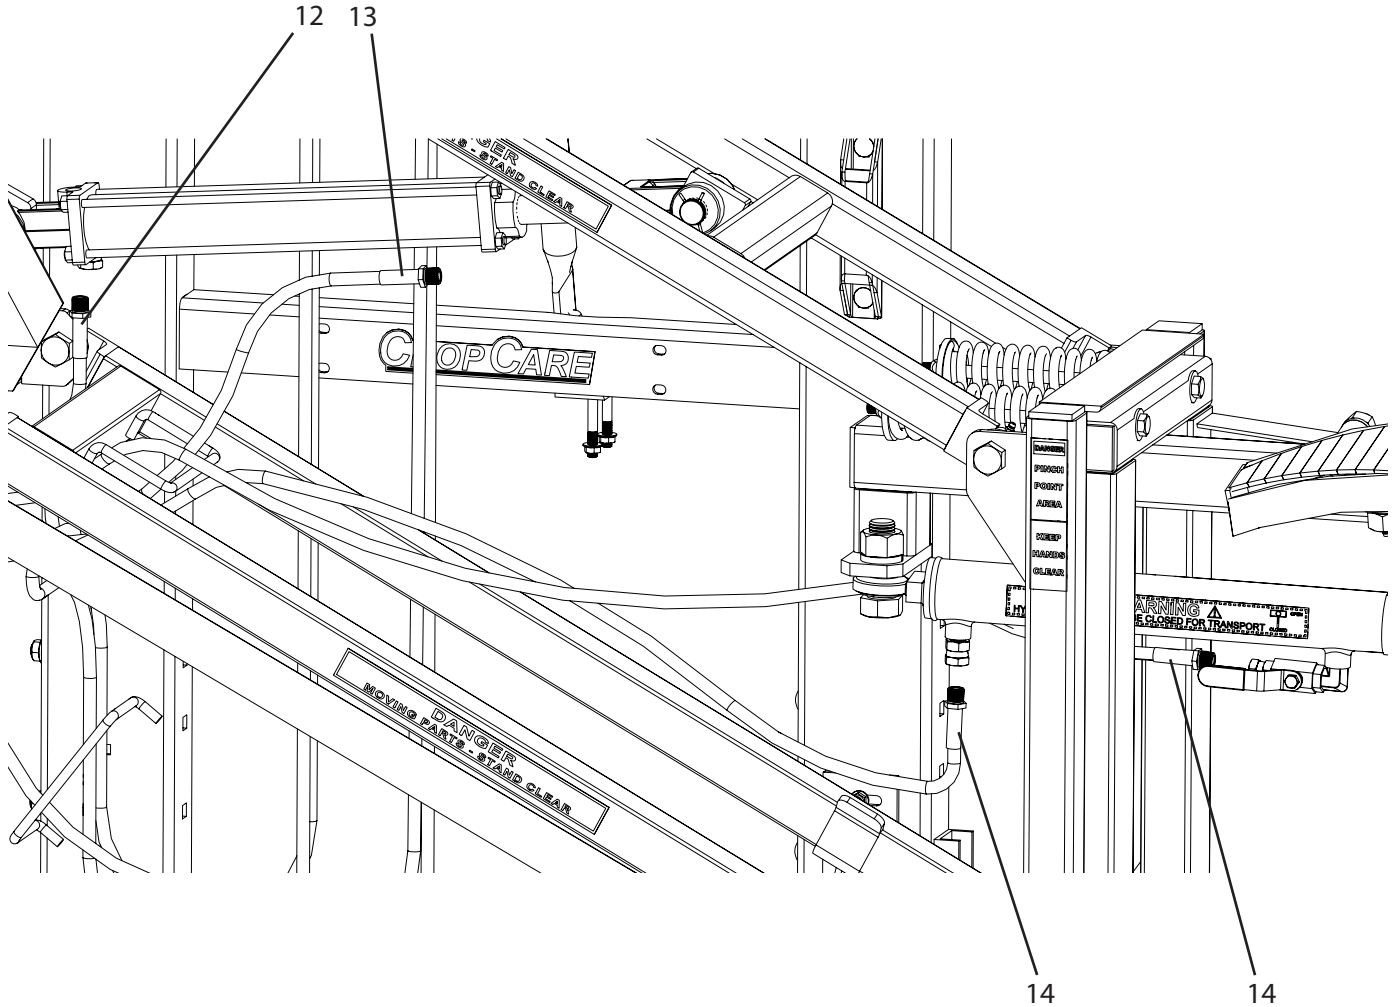

HF25-3PT Breakdown

25ft single side boom, 3PT mounted

HF25-3PT Breakdown

25ft single side boom, 3PT mounted

Ref#	Qty.	Part Number	Description
1	1	20TX18	Cylinder, Hyd Black 2" Bore x 18" Stroke
2	1	20WC14-112	Cylinder, Hyd Welded 2" Bore x 14" Stroke 1" Ball Joint Ends
3	2	BF25SH14	Brace mount, BF25SH to heavy 3PT
4	2	BF25SH15	Brace, BF25SH to heavy 3PT
5	1	BF25SH16	Leg, side mount, 3PT w/ BF25SH
6	4	CB12*112G5	Bolt, Carriage 1/2-13 x 1-1/2" Gr 5
7	2	CB12*1G5	Bolt, Carriage 1/2-13 x 1" Gr 5
8	4	CB38*234G5	Bolt, Carriage 3/8-16 x 2-3/4" Gr 5
9	6	FN12	Nut, Flange 1/2-13
10	4	FN38	Nut, Flange 3/8-16
11	1	HF25	25' single side hydraulic fold boom
12	1	HH1413-2	13' Hose OAL, 1/4" w/ HY04-08MP & HY04-06MP ends
13	1	HH1415-2	15' Hose OAL, 1/4" w/ HY04-08MP & HY04-06MP ends
14	2	HH1418.5-2	18.5' Hose OAL, 1/4" W/HY04-08MP & HY04-06MP Ends