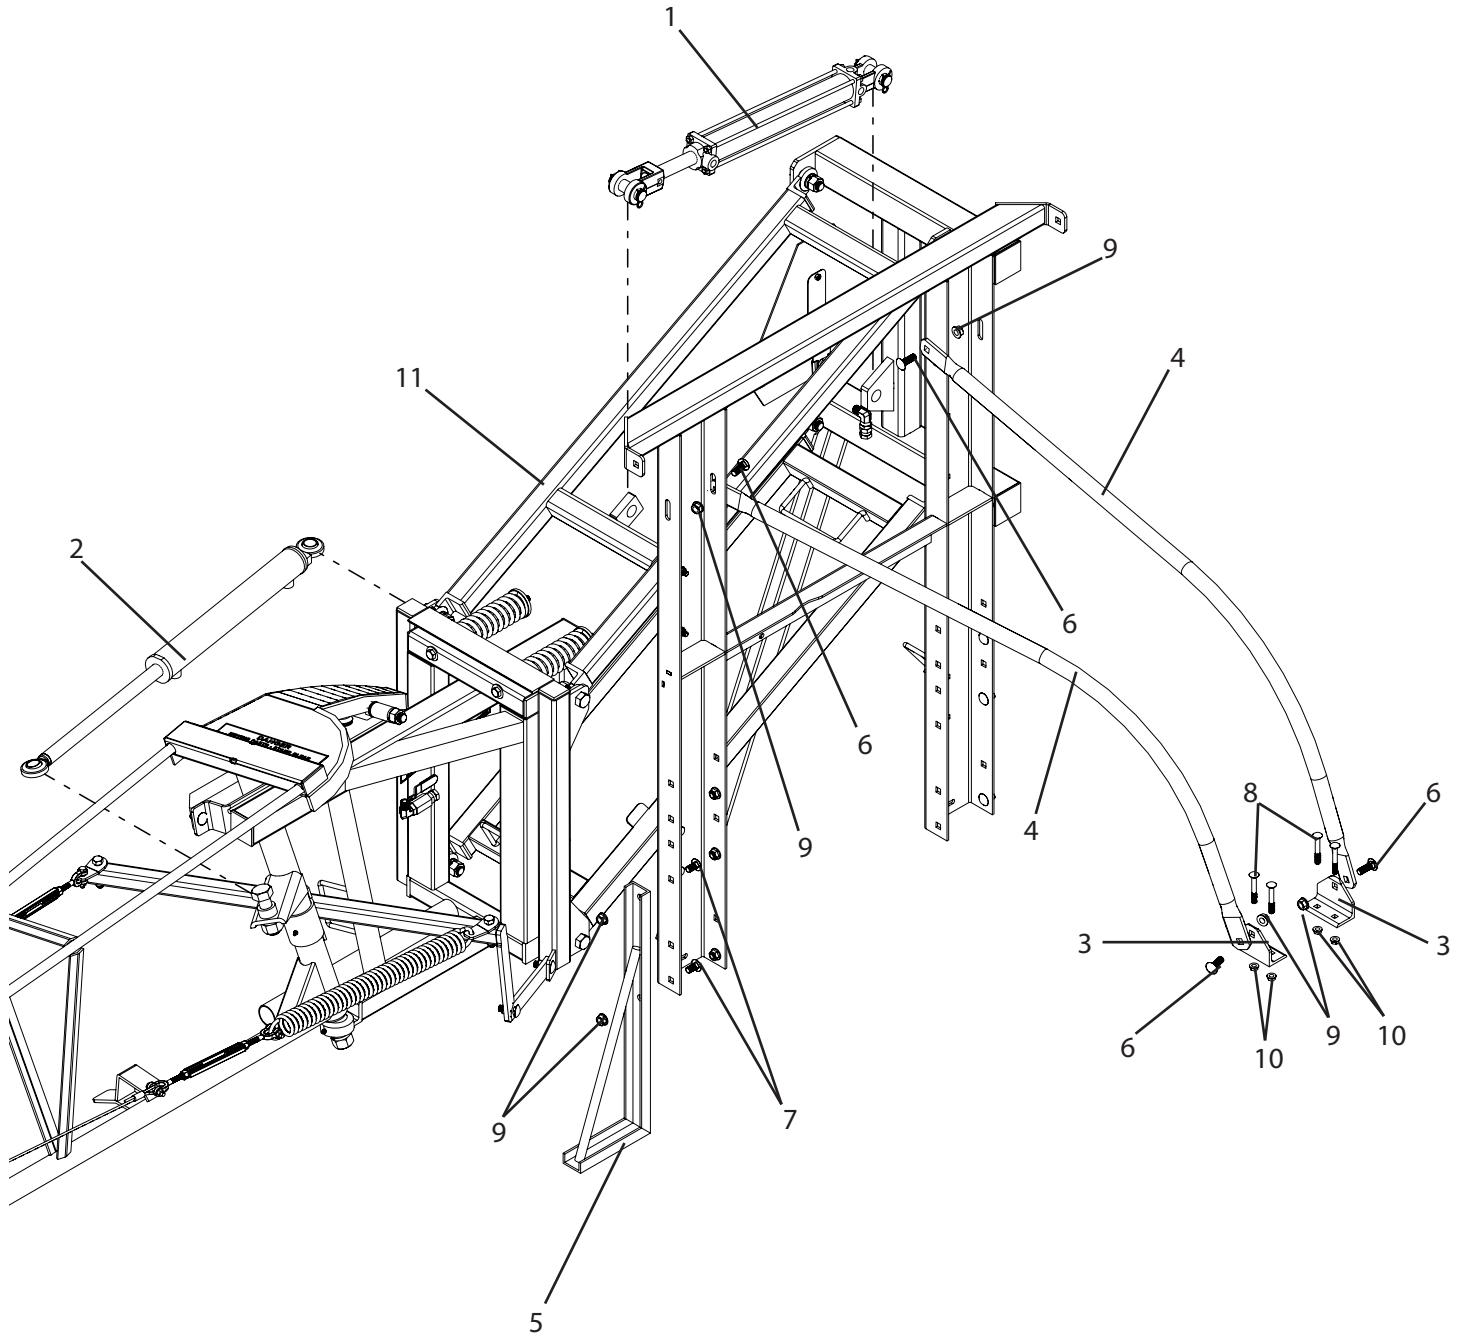

HF25-3PT Breakdown

25ft single side boom, 3PT mounted

HF25-3PT Breakdown

25ft single side boom, 3PT mounted

Ref#	Qty.	Part Number	Description
1	1	20TX18	Cylinder, Hyd Black 2" Bore x 18" Stroke
2	1	20WC14-112	Cylinder, Hyd Welded 2" Bore x 14" Stroke 1" Ball Joint Ends
3	2	BF25SH14	Brace mount, BF25SH to heavy 3PT
4	2	BF25SH15	Brace, BF25SH to heavy 3PT
5	1	BF25SH16	Leg, side mount, 3PT w/ BF25SH
6	4	CB12*112G5	Bolt, Carriage 1/2-13 x 1-1/2" Gr 5
7	2	CB12*1G5	Bolt, Carriage 1/2-13 x 1" Gr 5
8	4	CB38*234G5	Bolt, Carriage 3/8-16 x 2-3/4" Gr 5
9	6	FN12	Nut, Flange 1/2-13
10	4	FN38	Nut, Flange 3/8-16
11	1	HF25	25' single side hydraulic fold boom
12	1	HH1413-2	13' Hose OAL, 1/4" w/ HY04-08MP & HY04-06MP ends
13	1	HH1415-2	15' Hose OAL, 1/4" w/ HY04-08MP & HY04-06MP ends
14	2	HH1418.5-2	18.5' Hose OAL, 1/4" W/HY04-08MP & HY04-06MP Ends