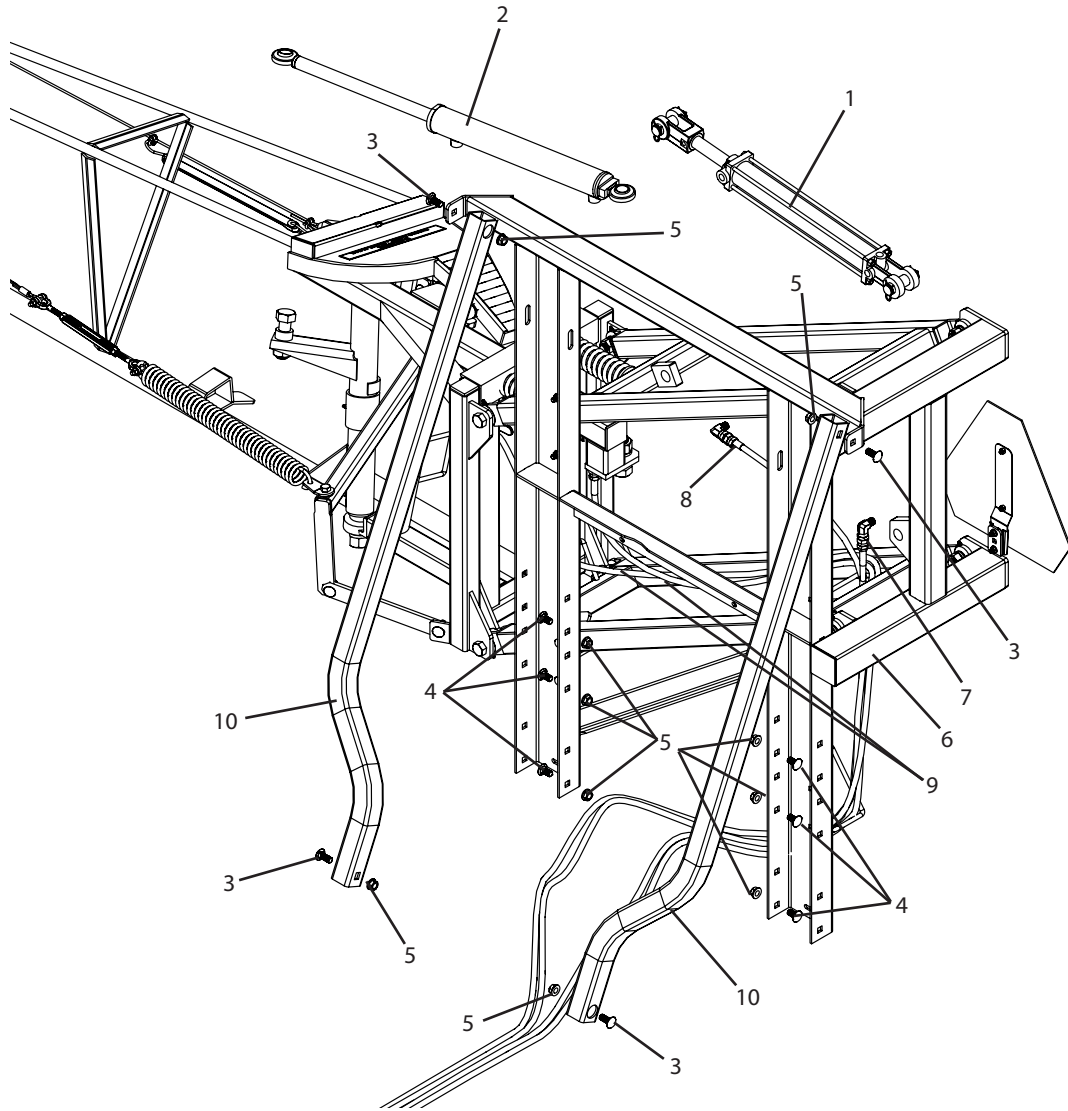

## HF25-TR400 Breakdown

### 25ft single side boom, small trailers

Ref#	Qty.	Part Number	Description
1	1	20TX18	Cylinder, Hyd Black 2" Bore x 18" Stroke
2	1	20WC14-112	Cylinder, Hyd Welded 2" Bore x14" Stroke 1" Ball Joint Ends
3	4	CB12*114G5	Bolt, Carriage 1/2-13 x 1-1/4" Gr 5
4	6	CB12*1G5	Bolt, Carriage 1/2-13 x 1" Gr 5
5	10	FN12	Nut, Flange 1/2-13
6	1	HF25	Boom, 25' Single Side Hydraulic Fold
7	1	HH1419.5-2	19.5' Hose OAL, 1/4" W/HY04-08MP & HY04-06MP Ends
8	1	HH1421-2	21' Hose OAL, 1/4" W/ HY04-08MP & HY04-06MP Ends
9	2	HH1424-2	24' Hose OAL, 1/4" with HY04-08MP & HY04-06MP ends
10	2	T475	Single Sided Boom Brace (TR400)