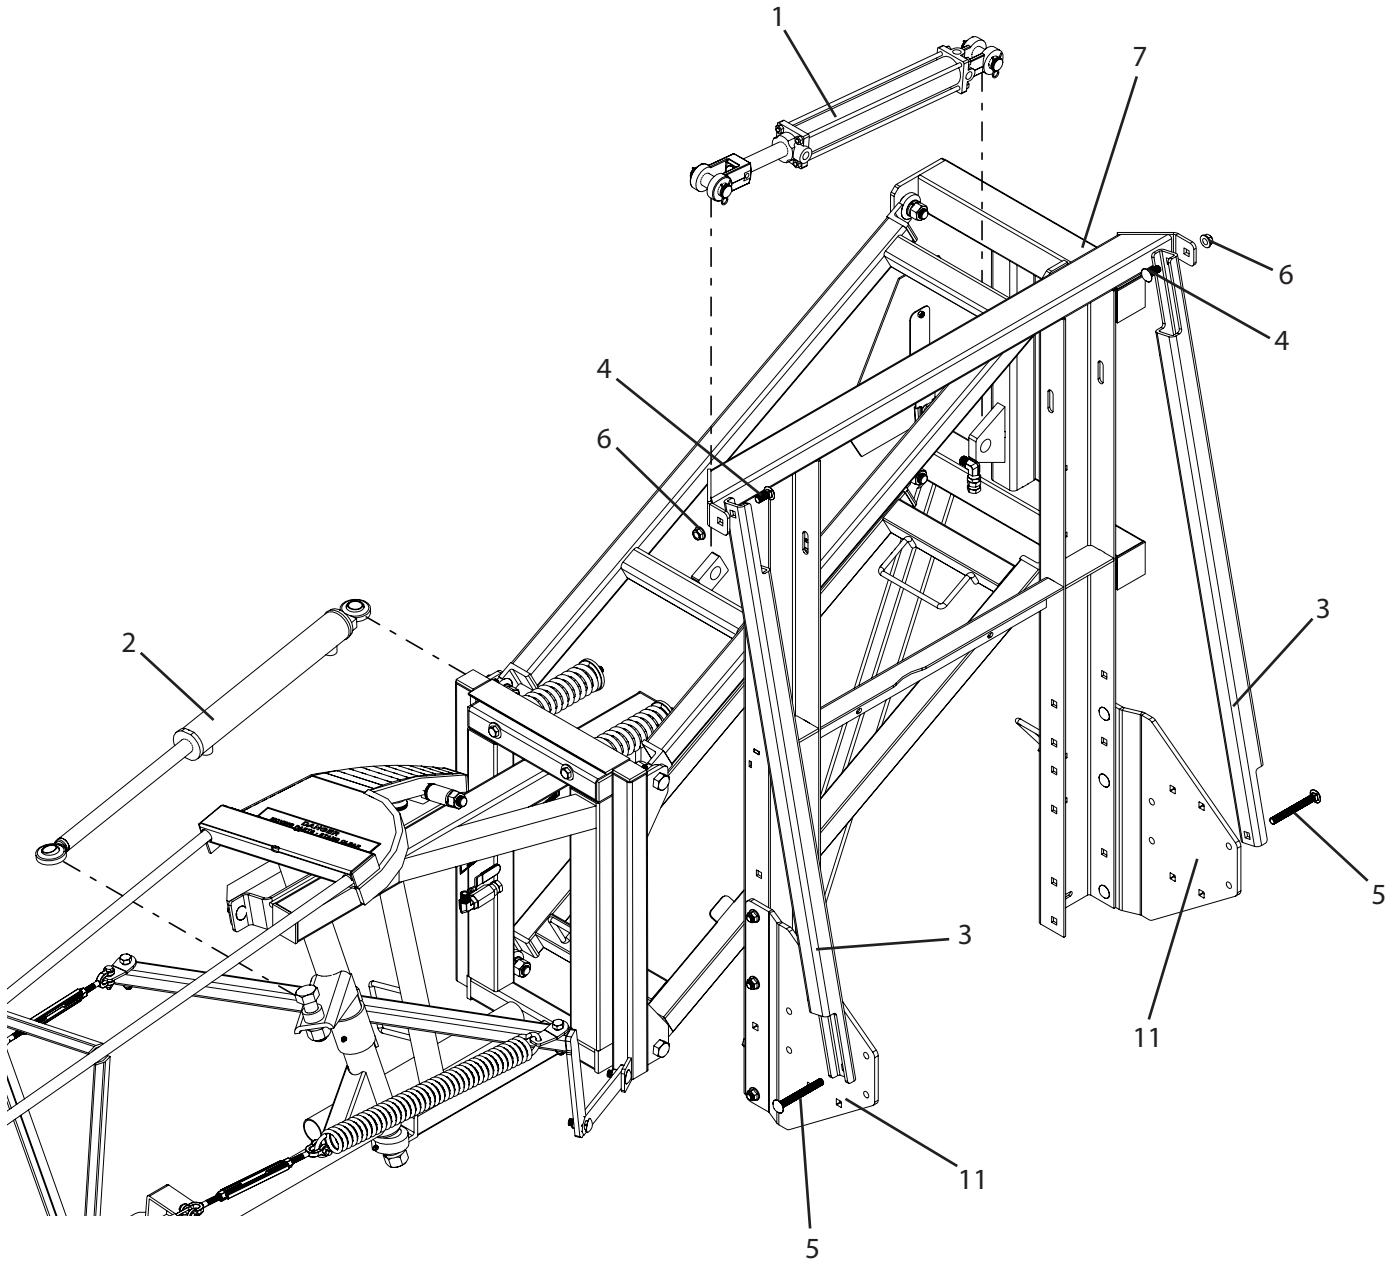

HF25-TR525 Breakdown

25ft single side boom, large trailer mounting

HF25-TR525 Breakdown

25ft single side boom, large trailer mounting

Ref#	Qty.	Part Number	Description
1	1	20TX18	Cylinder, Hyd Black 2" Bore x 18" Stroke
2	1	20WC14-112	Cylinder, Hyd Welded 2" Bore x 14" Stroke 1" Ball Joint Ends
3	2	BF25SH17	Boom brace, BF25SH to T800 trailer frame
4	2	CB12*114G5	Bolt, Carriage 1/2-13 x 1 1/4" Gr 5
5	2	CB12*412G5	Bolt, Carriage 1/2-13 x 4-1/2" Gr 5
6	2	FN12	Nut, Flange 1/2-13
7	1	HF25	25' single side hydraulic fold boom
8	1	HH1423-2	23' Hose OAL, 1/4" W/HY04-08MP & HY04-06MP Ends
9	1	HH1424-2	24' Hose OAL, 1/4" with HY04-08MP & HY04-06MP ends
10	2	HH1427-2	27' Hose OAL, 1/4" W/HY04-08MP & HY04-06MP Ends
11	2	T806	Mounting plate, boom to frame