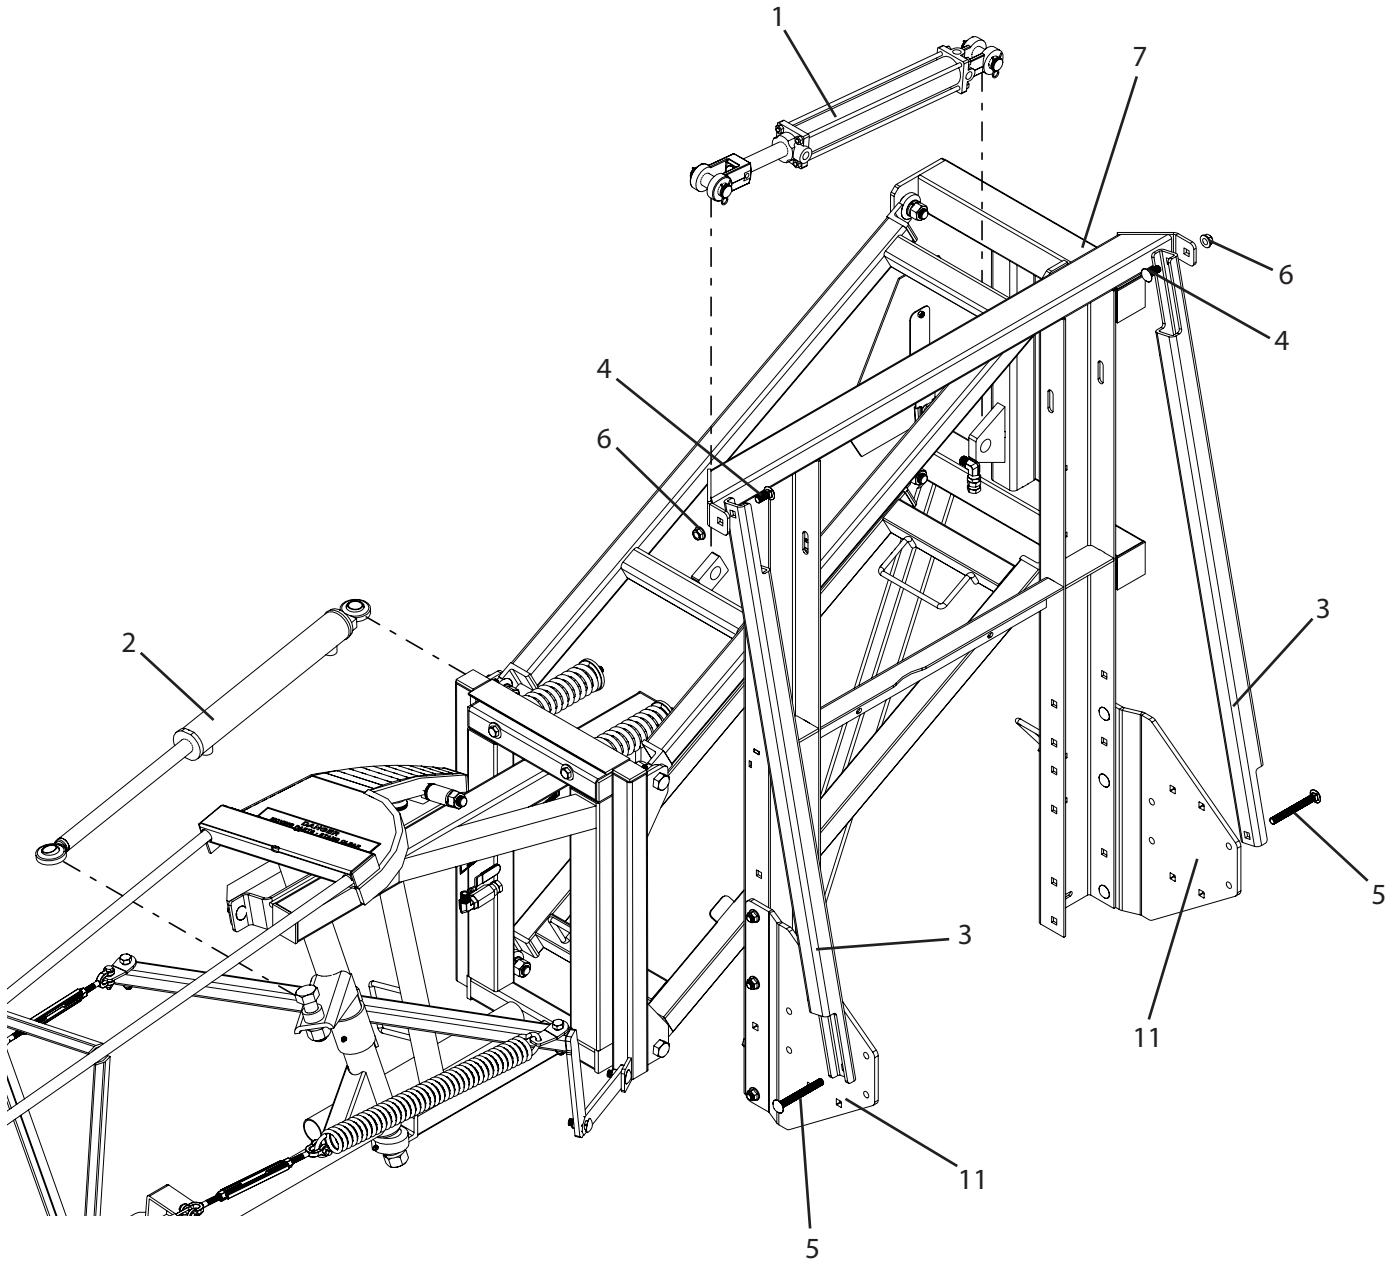

HF25-TR525 Breakdown

25ft single side boom, large trailer mounting

HF25-TR525 Breakdown

25ft single side boom, large trailer mounting

| Ref# | Qty. | Part Number | Description |
|------|------|-------------|--|
| 1 | 1 | 20TX18 | Cylinder, Hyd Black 2" Bore x 18" Stroke |
| 2 | 1 | 20WC14-112 | Cylinder, Hyd Welded 2" Bore x 14" Stroke 1" Ball Joint Ends |
| 3 | 2 | BF25SH17 | Boom brace, BF25SH to T800 trailer frame |
| 4 | 2 | CB12*114G5 | Bolt, Carriage 1/2-13 x 1 1/4" Gr 5 |
| 5 | 2 | CB12*412G5 | Bolt, Carriage 1/2-13 x 4-1/2" Gr 5 |
| 6 | 2 | FN12 | Nut, Flange 1/2-13 |
| 7 | 1 | HF25 | 25' single side hydraulic fold boom |
| 8 | 1 | HH1423-2 | 23' Hose OAL, 1/4" W/HY04-08MP & HY04-06MP Ends |
| 9 | 1 | HH1424-2 | 24' Hose OAL, 1/4" with HY04-08MP & HY04-06MP ends |
| 10 | 2 | HH1427-2 | 27' Hose OAL, 1/4" W/HY04-08MP & HY04-06MP Ends |
| 11 | 2 | T806 | Mounting plate, boom to frame |