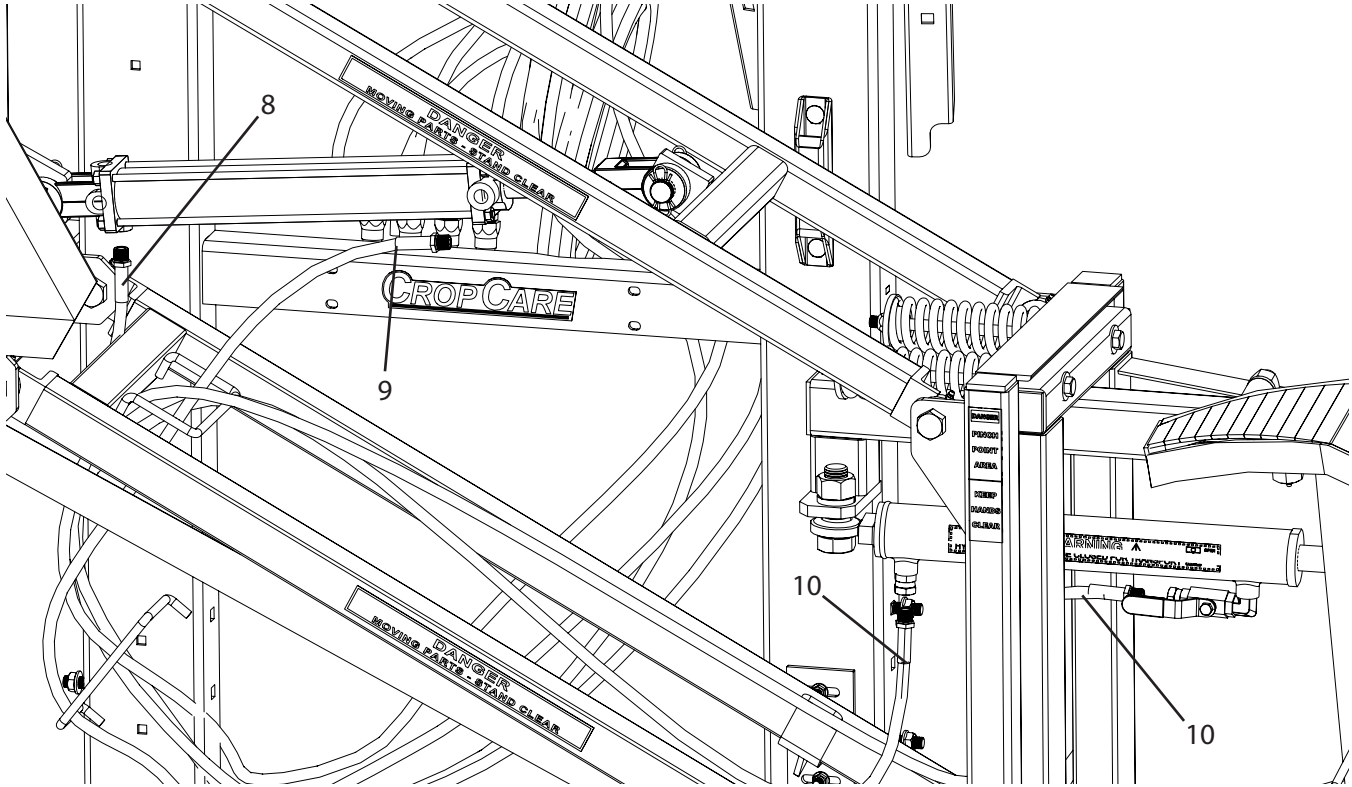

HF25-TR525 Breakdown

25ft single side boom, large trailer mounting

HF25-TR525 Breakdown

25ft single side boom, large trailer mounting

| Ref# | Qty. | Part Number | Description |
|------|------|-------------|--|
| 1 | 1 | 20TX18 | Cylinder, Hyd Black 2" Bore x 18" Stroke |
| 2 | 1 | 20WC14-112 | Cylinder, Hyd Welded 2" Bore x 14" Stroke 1" Ball Joint Ends |
| 3 | 2 | BF25SH17 | Boom brace, BF25SH to T800 trailer frame |
| 4 | 2 | CB12*114G5 | Bolt, Carriage 1/2-13 x 1 1/4" Gr 5 |
| 5 | 2 | CB12*412G5 | Bolt, Carriage 1/2-13 x 4-1/2" Gr 5 |
| 6 | 2 | FN12 | Nut, Flange 1/2-13 |
| 7 | 1 | HF25 | 25' single side hydraulic fold boom |
| 8 | 1 | HH1423-2 | 23' Hose OAL, 1/4" W/HY04-08MP & HY04-06MP Ends |
| 9 | 1 | HH1424-2 | 24' Hose OAL, 1/4" with HY04-08MP & HY04-06MP ends |
| 10 | 2 | HH1427-2 | 27' Hose OAL, 1/4" W/HY04-08MP & HY04-06MP Ends |
| 11 | 2 | T806 | Mounting plate, boom to frame |