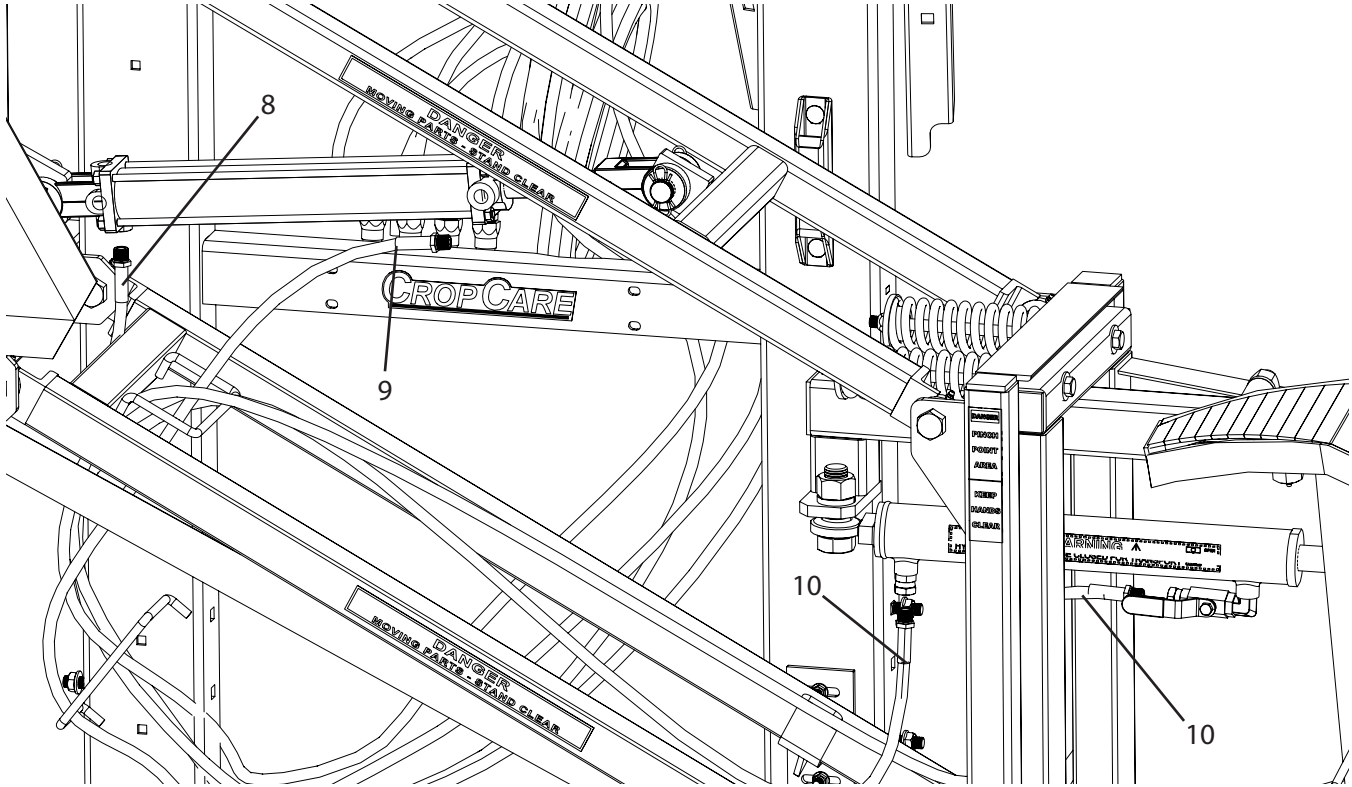

HF25-TR525 Breakdown

25ft single side boom, large trailer mounting

HF25-TR525 Breakdown

25ft single side boom, large trailer mounting

Ref#	Qty.	Part Number	Description
1	1	20TX18	Cylinder, Hyd Black 2" Bore x 18" Stroke
2	1	20WC14-112	Cylinder, Hyd Welded 2" Bore x 14" Stroke 1" Ball Joint Ends
3	2	BF25SH17	Boom brace, BF25SH to T800 trailer frame
4	2	CB12*114G5	Bolt, Carriage 1/2-13 x 1 1/4" Gr 5
5	2	CB12*412G5	Bolt, Carriage 1/2-13 x 4-1/2" Gr 5
6	2	FN12	Nut, Flange 1/2-13
7	1	HF25	25' single side hydraulic fold boom
8	1	HH1423-2	23' Hose OAL, 1/4" W/HY04-08MP & HY04-06MP Ends
9	1	HH1424-2	24' Hose OAL, 1/4" with HY04-08MP & HY04-06MP ends
10	2	HH1427-2	27' Hose OAL, 1/4" W/HY04-08MP & HY04-06MP Ends
11	2	T806	Mounting plate, boom to frame