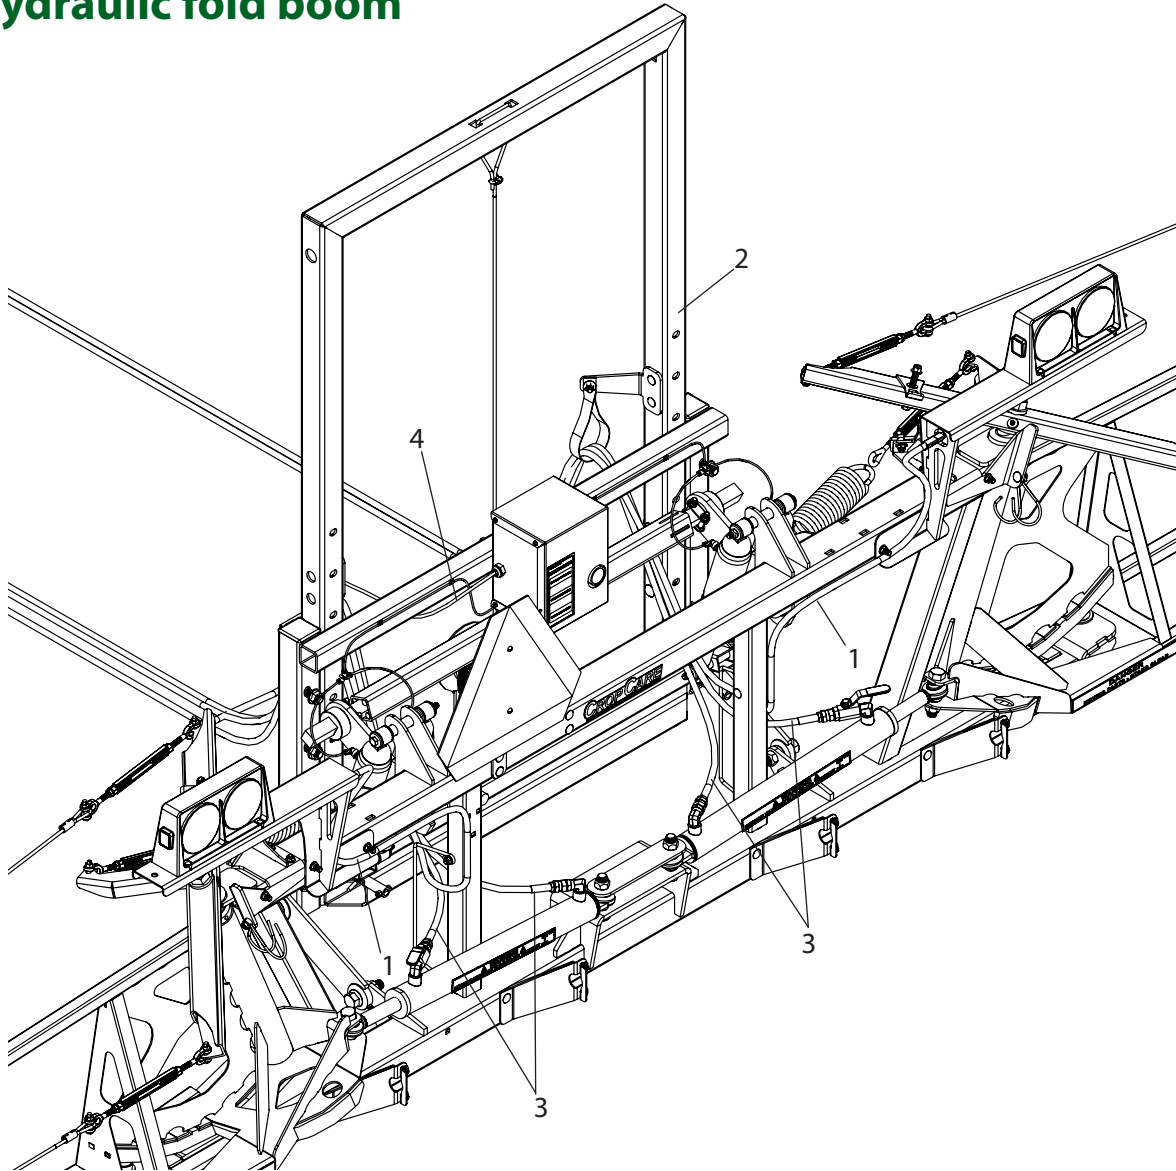

HF60A Breakdown

60ft hydraulic fold boom

Ref#	Qty.	Part Number	Description
1	34FT	DC784	Loom, Flex-Gard 3/8"
1	27FT	DC784 *	Loom, Flex-Gard 3/8"
1	37FT	DC784 **	Loom, Flex-Gard 3/8"
2	1	HF60	60' Hydraulic Fold Boom
3	4	HH1424-2	24' Hose OAL, 1/4" with HY04-08MP & HY04-06MP ends
3	4	HH1417.5-2 *	17.5' Hose OAL, 1/4" W/HY04-08MP & HY04-06MP Ends
3	4	HH1427-2 **	27' Hose OAL, 1/4" W/HY04-08MP & HY04-06MP Ends
4	20FT	SC162	Wire, Jacketed Blk 16-2 SJOW
4	14FT	SC162 *	Wire, Jacketed Blk 16-2 SJOW
4	23FT	SC162 **	Wire, Jacketed Blk 16-2 SJOW

Shown for 500/750 gallon trailer configuration

* For 3PT sprayer configuration

** For 1000 gallon trailer configuration