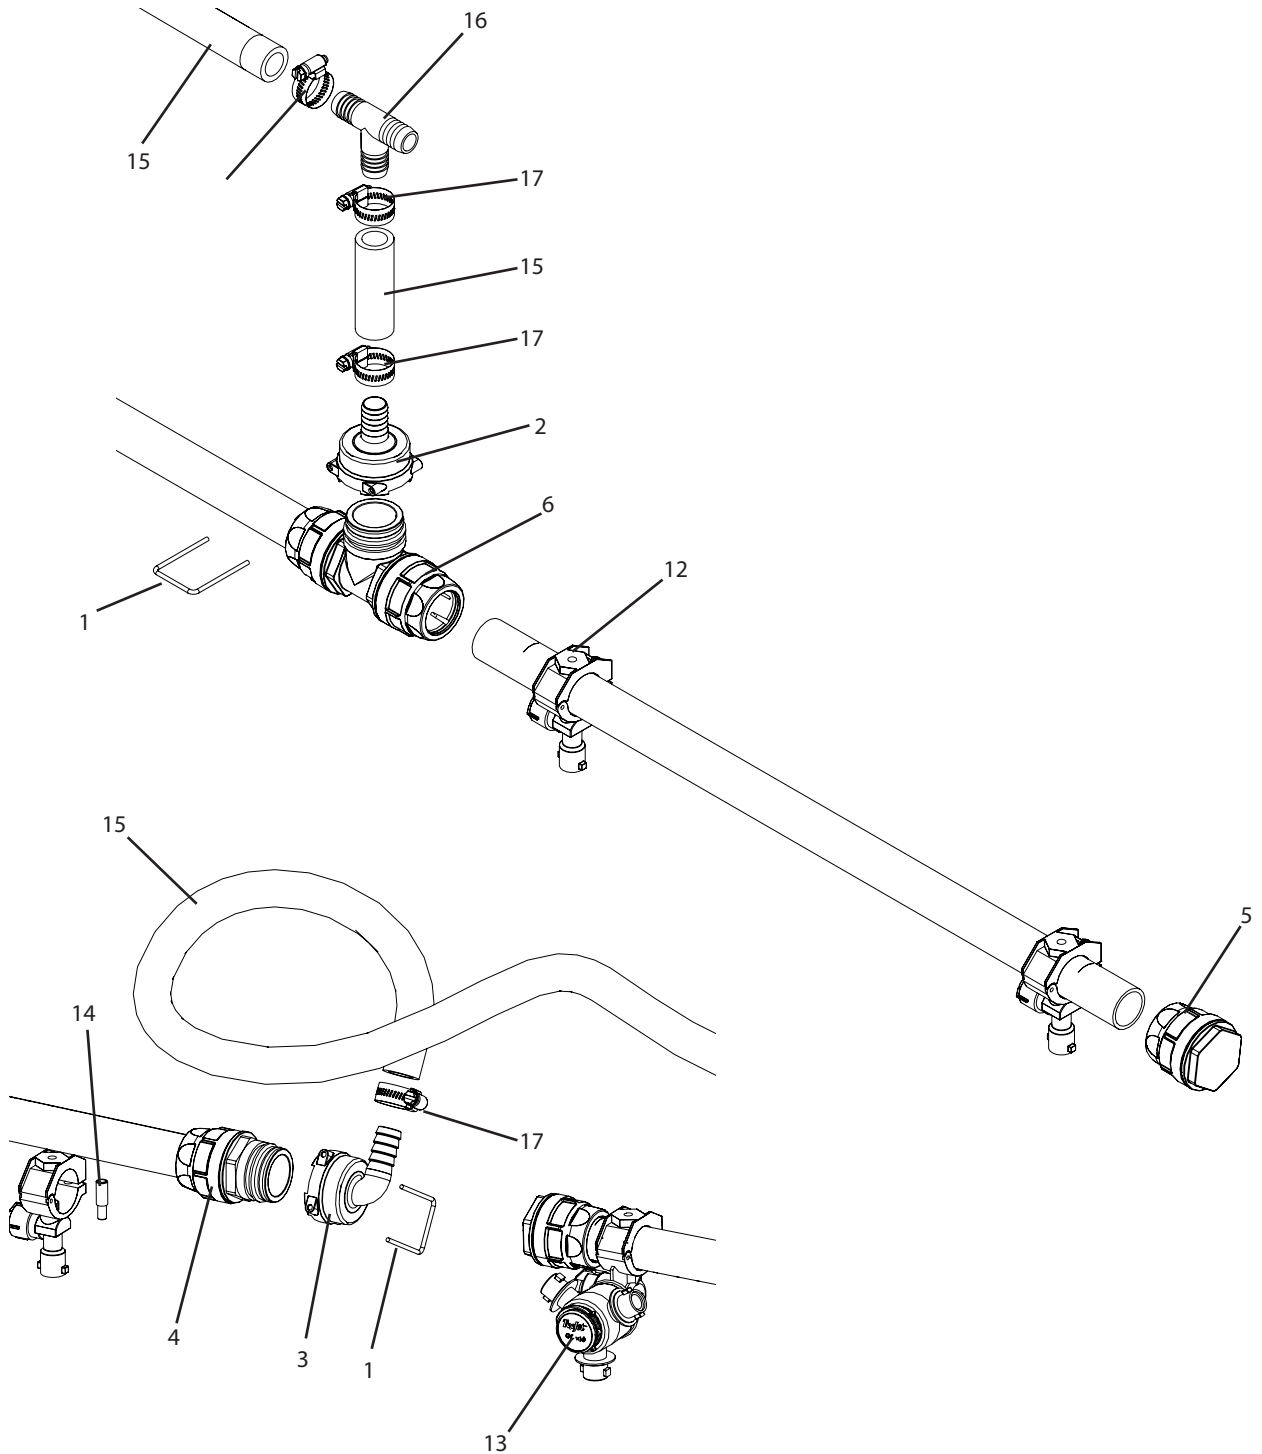

HFP45-20 Breakdown

Boom plumbing, (27) QJ175 nozzle, 20in spacing

HFP45-20 Breakdown

Boom plumbing, (27) QJ175 nozzle, 20in spacing

HFP45-20 Breakdown

Boom plumbing, (27) QJ175 nozzle, 20in spacing

Ref#	Qty.	Part Number	Description
1	5	10005	Connector, Fork T5 QC
2	2	1090520 *+	Adapter, Hose 3/4" HB to T5 Female QC
3	3	1190520	Elbow, 90° T5 x 3/4" (20mm) HB
4	2	190415	Fitting, End 1" Wet Line, with T5 male QC
5	10	190450	Cap, End 1" Wet Line
6	3	193415	Fitting, Tee 1" Wet Line
7	2	BP114	Inner wing Wet Line, 45' Boom, 20/30 Spacing
8	1	BP117	Center Wet Line, 45' Boom, 20in Spacing
9	1	BP118	Center Wet Line, 45' Boom, 20in Spacing
10	2	BP119	Inner wing Wet Line, 45' Boom, 20in Spacing
11	2	BP120	Outer wing Wet Line, 45' Boom, 20in Spacing
12	25	QJ17560A1NYB	Body, Nozzle Single 1" Wet Line
13	2	QJ3631NYB	Body, Nozzle QJ Triple Tee to 1" OD Pipe
14	10	CP98583-1-1-SS	Adapter, Rapid Stop (1" Pipe QJ360C QJ380 QJ380F QJS)
15	17	1012*	Hose, EPDM Rubber 3/4" 300 PSI
16	2	T34 *	Tee, 3/4" hose barbs, nylon
17	8	6812052 *	Hose Clamp, 1/2" - 1-1/4" SS

* Used with 3 section controls.

+ Replace with 1190520 when used with 5 section controls.