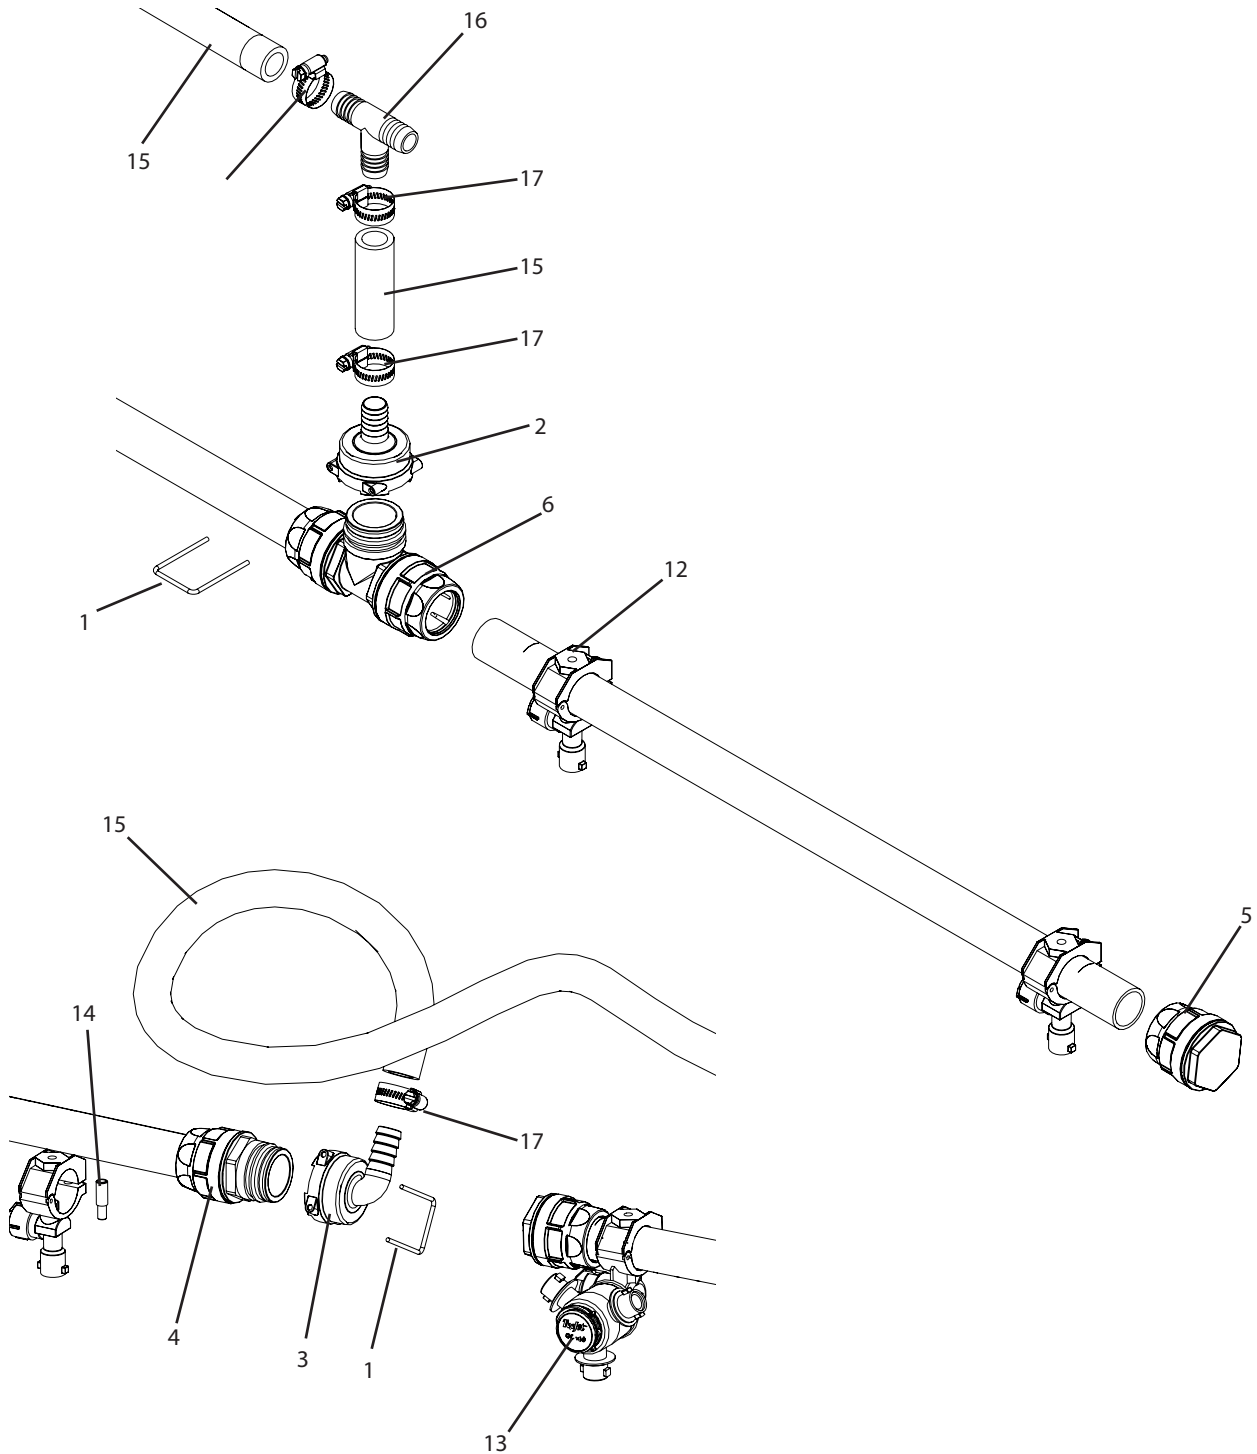

HFP45-20 Breakdown

Boom plumbing, (27) QJ175 nozzle, 20in spacing

HFP45-20 Breakdown

Boom plumbing, (27) QJ175 nozzle, 20in spacing

HFP45-20 Breakdown

Boom plumbing, (27) QJ175 nozzle, 20in spacing

Ref#	Qty.	Part Number	Description
1	5	10005	Connector, Fork T5 QC
2	2	1090520 *+	Adapter, Hose 3/4" HB to T5 Female QC
3	3	1190520	Elbow, 90° T5 x 3/4" (20mm) HB
4	2	190415	Fitting, End 1" Wet Line, with T5 male QC
5	10	190450	Cap, End 1" Wet Line
6	3	193415	Fitting, Tee 1" Wet Line
7	2	BP114	Inner wing Wet Line, 45' Boom, 20/30 Spacing
8	1	BP117	Center Wet Line, 45' Boom, 20in Spacing
9	1	BP118	Center Wet Line, 45' Boom, 20in Spacing
10	2	BP119	Inner wing Wet Line, 45' Boom, 20in Spacing
11	2	BP120	Outer wing Wet Line, 45' Boom, 20in Spacing
12	25	QJ17560A1NYB	Body, Nozzle Single 1" Wet Line
13	2	QJ3631NYB	Body, Nozzle QJ Triple Tee to 1" OD Pipe
14	10	CP98583-1-1-SS	Adapter, Rapid Stop (1" Pipe QJ360C QJ380 QJ380F QJS)
15	17	1012*	Hose, EPDM Rubber 3/4" 300 PSI
16	2	T34 *	Tee, 3/4" hose barbs, nylon
17	8	6812052 *	Hose Clamp, 1/2" - 1-1/4" SS

* Used with 3 section controls.

+ Replace with 1190520 when used with 5 section controls.