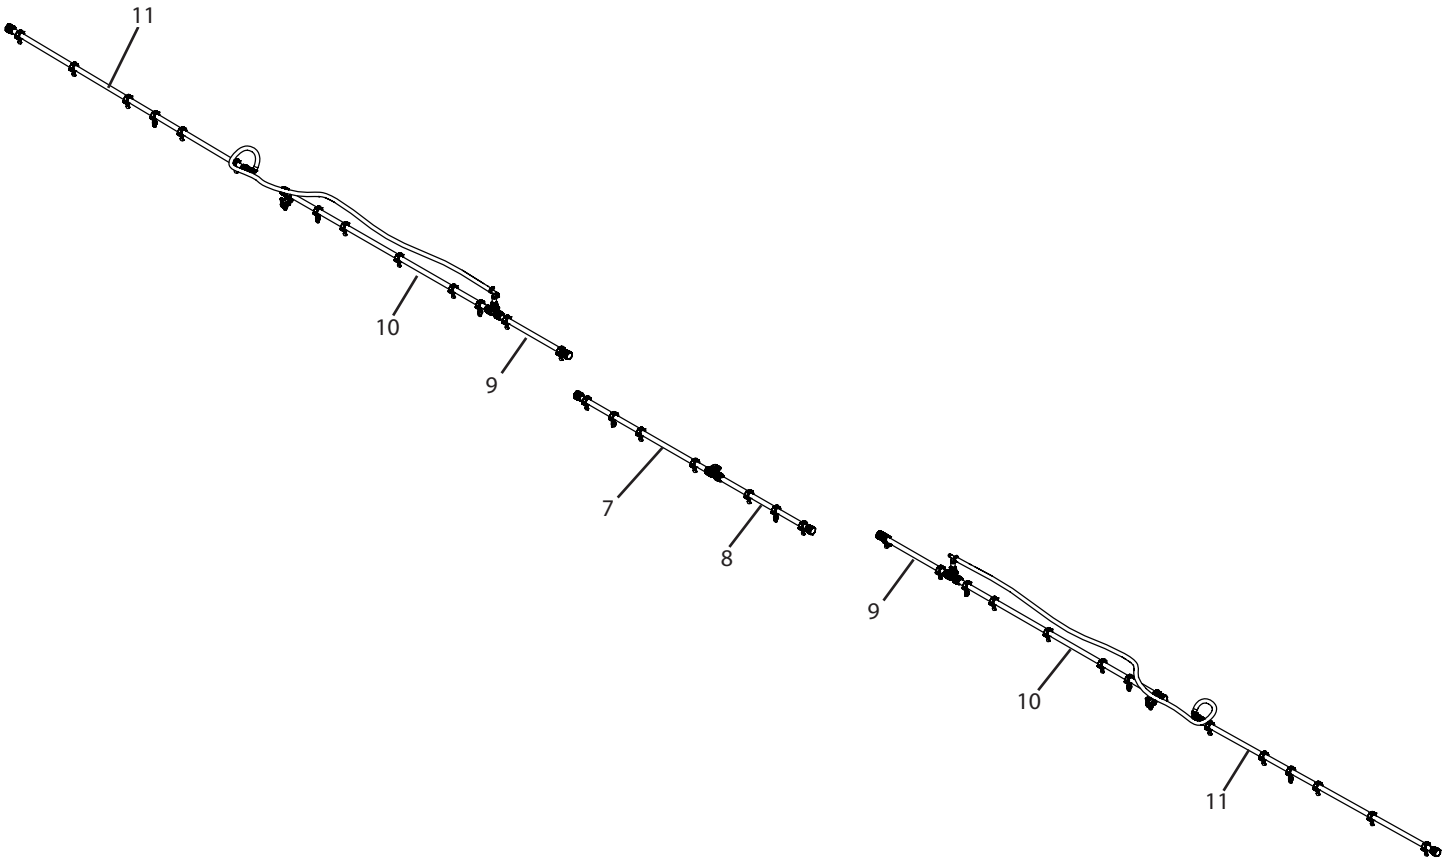

## HFP45-2030 Breakdown

Boom plumbing, (35) QJ175 nozzle, 20/30in spacing

## HFP45-2030 Breakdown

### Boom plumbing, (35) QJ175 nozzle, 20/30in spacing

### Boom plumbing, (35) QJ175 nozzle, 20/30in spacing

Ref#	Qty.	Part Number	Description
1	5	10005	Connector, Fork T5 QC
2	2	1090520 *+	Adapter, Hose 3/4" HB to T5 Female QC
3	3	1190520	Elbow, 90° T5 x 3/4" (20mm) HB
4	2	190415	Fitting, End 1" Wet Line, with T5 male QC
5	10	190450	Cap, End 1" Wet Line
6	3	193415	Fitting, Tee 1" Wet Line
7	1	BP112	Center Wet Line, 45' Boom, 20/30 Spacing
8	1	BP113	Center Wet Line, 45' Boom, 20/30 Spacing
9	2	BP114	Inner wing Wet Line, 45' Boom, 20/30 Spacing
10	2	BP115	Inner wing Wet Line, 45' Boom, 20/30 Spacing
11	2	BP116	Outer wing Wet Line, 45' Boom, 20/30 Spacing
12	25	QJ17560A1NYB	Body, Nozzle Single 1" Wet Line
13	2	QJ3631NYB	Body, Nozzle QJ Triple Tee to 1" OD Pipe
14	10	CP98583-1-1-SS	Adapter, Rapid Stop (1" Pipe QJ360C QJ380 QJ380F QJS)
15	20	1012 *	Hose, EPDM Rubber 3/4" 300 PSI
16	2	T34 *	Tee, 3/4" hose barbs, nylon
17	8	6812052 *	Hose Clamp, 1/2" - 1-1/4" SS
18	8	19843NYR	Cap, Shut-Off w/Gasket Black