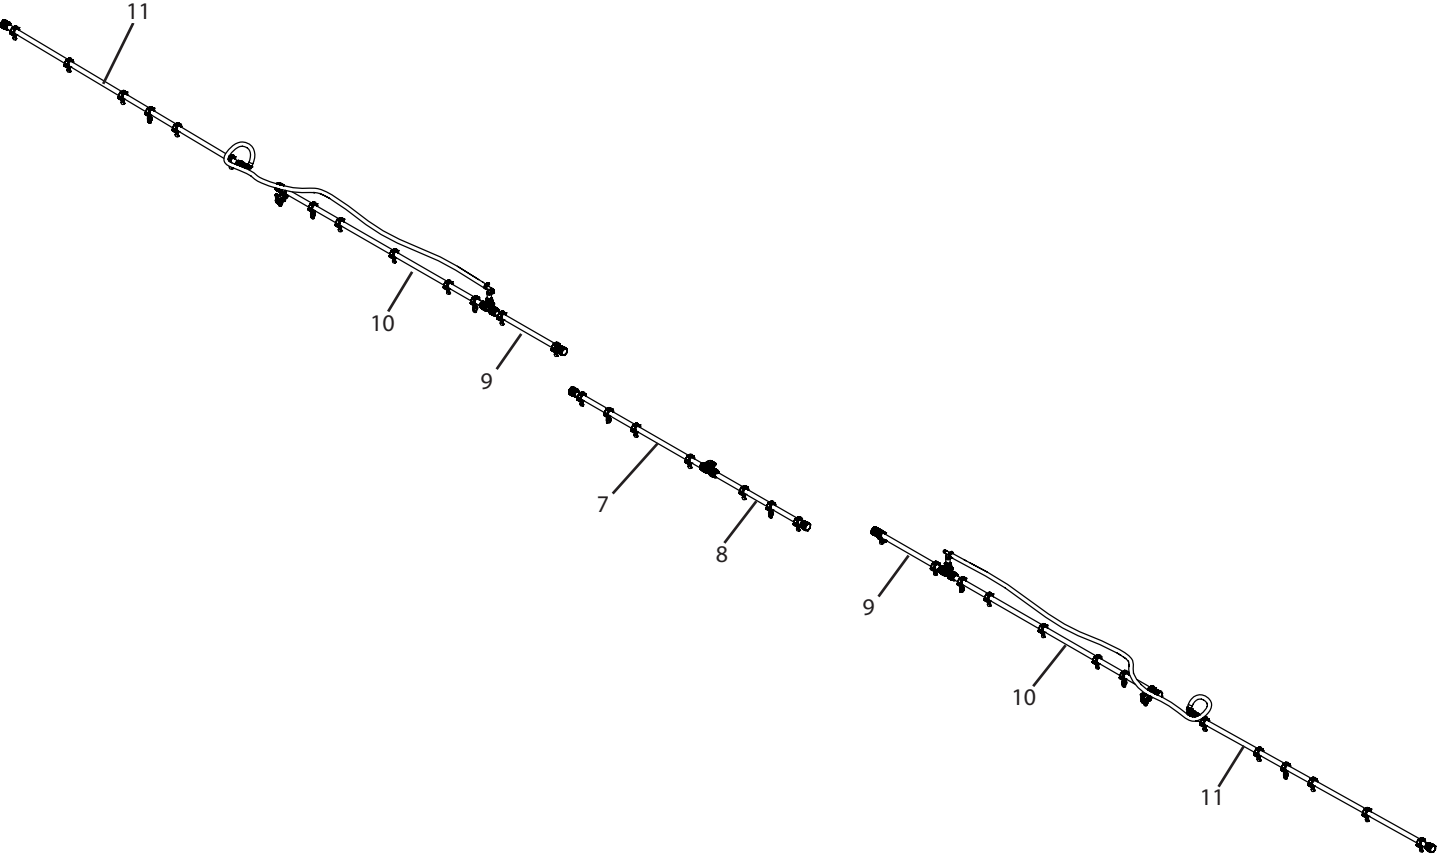

## HFP45-2030 Breakdown

Boom plumbing, (35) QJ175 nozzle, 20/30in spacing

## HFP45-2030 Breakdown

### Boom plumbing, (35) QJ175 nozzle, 20/30in spacing

### Boom plumbing, (35) QJ175 nozzle, 20/30in spacing

Ref#	Qty.	Part Number	Description
1	5	10005	Connector, Fork T5 QC
2	2	1090520 *+	Adapter, Hose 3/4" HB to T5 Female QC
3	3	1190520	Elbow, 90° T5 x 3/4" (20mm) HB
4	2	190415	Fitting, End 1" Wet Line, with T5 male QC
5	10	190450	Cap, End 1" Wet Line
6	3	193415	Fitting, Tee 1" Wet Line
7	1	BP112	Center Wet Line, 45' Boom, 20/30 Spacing
8	1	BP113	Center Wet Line, 45' Boom, 20/30 Spacing
9	2	BP114	Inner wing Wet Line, 45' Boom, 20/30 Spacing
10	2	BP115	Inner wing Wet Line, 45' Boom, 20/30 Spacing
11	2	BP116	Outer wing Wet Line, 45' Boom, 20/30 Spacing
12	25	QJ17560A1NYB	Body, Nozzle Single 1" Wet Line
13	2	QJ3631NYB	Body, Nozzle QJ Triple Tee to 1" OD Pipe
14	10	CP98583-1-1-SS	Adapter, Rapid Stop (1" Pipe QJ360C QJ380 QJ380F QJS)
15	20	1012 *	Hose, EPDM Rubber 3/4" 300 PSI
16	2	T34 *	Tee, 3/4" hose barbs, nylon
17	8	6812052 *	Hose Clamp, 1/2" - 1-1/4" SS
18	8	19843NYR	Cap, Shut-Off w/Gasket Black