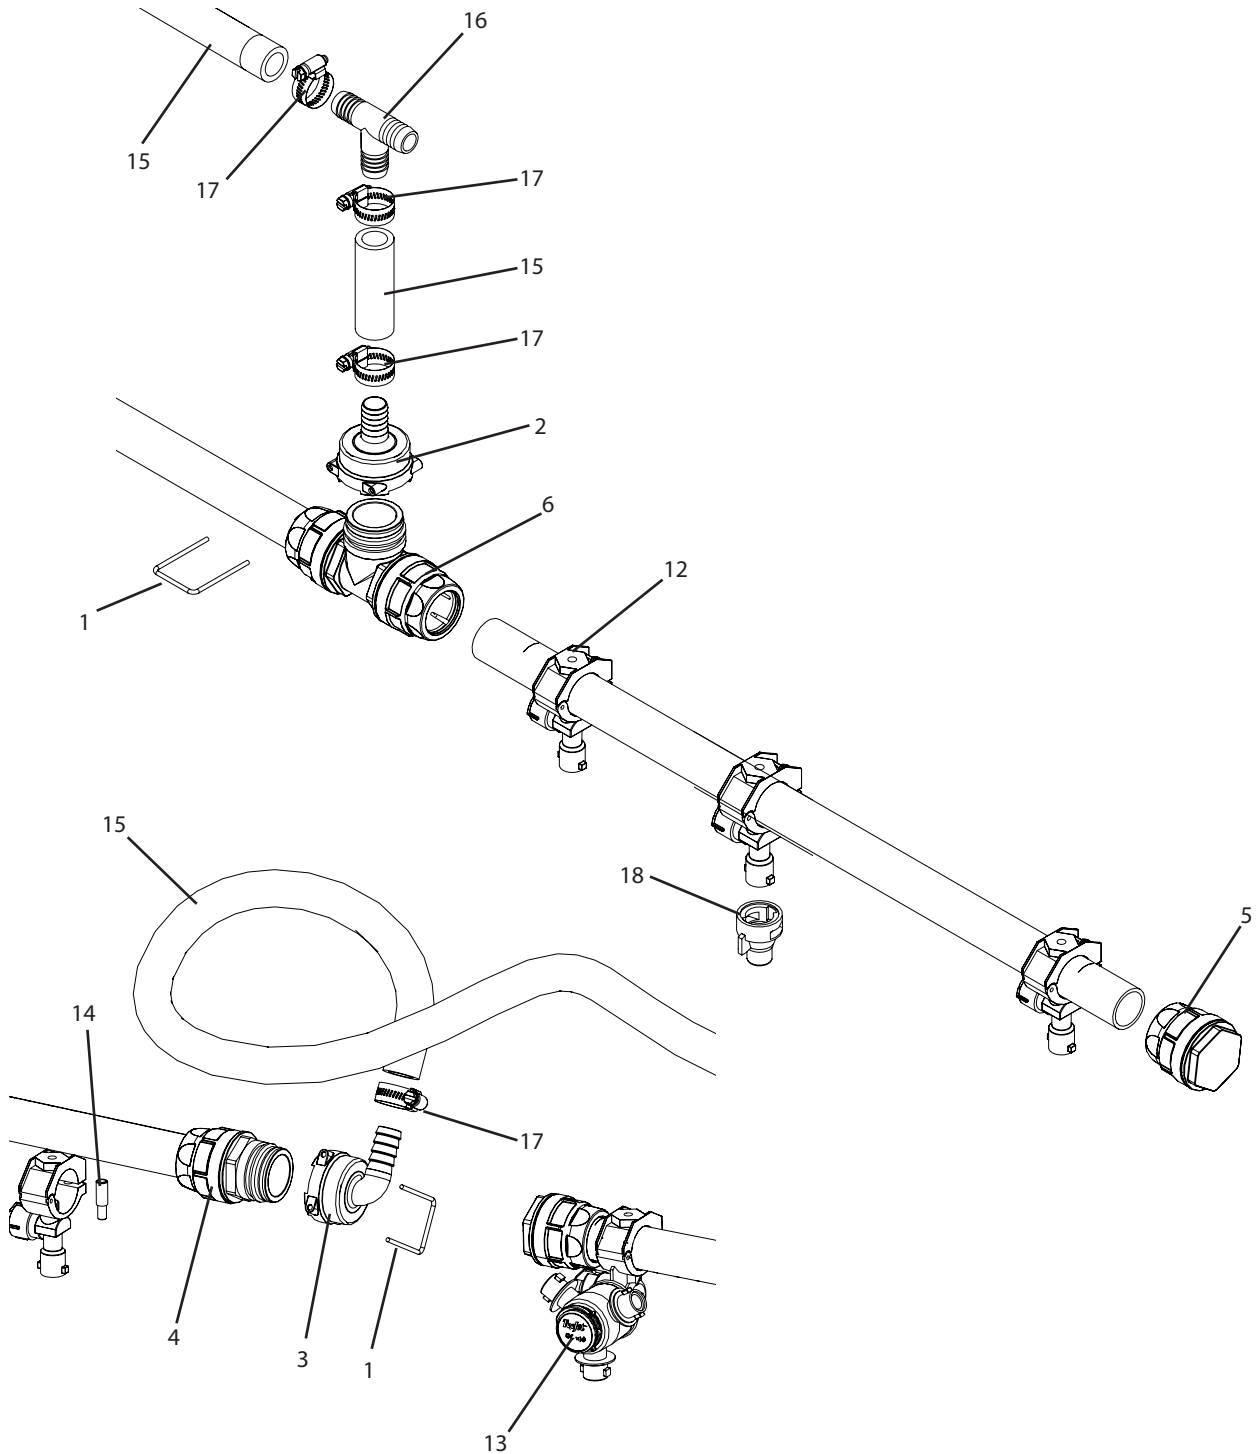

## HFP45-2030 Breakdown

Boom plumbing, (35) QJ175 nozzle, 20/30in spacing

## HFP45-2030 Breakdown

### Boom plumbing, (35) QJ175 nozzle, 20/30in spacing

### Boom plumbing, (35) QJ175 nozzle, 20/30in spacing

Ref#	Qty.	Part Number	Description
1	5	10005	Connector, Fork T5 QC
2	2	1090520 *+	Adapter, Hose 3/4" HB to T5 Female QC
3	3	1190520	Elbow, 90° T5 x 3/4" (20mm) HB
4	2	190415	Fitting, End 1" Wet Line, with T5 male QC
5	10	190450	Cap, End 1" Wet Line
6	3	193415	Fitting, Tee 1" Wet Line
7	1	BP112	Center Wet Line, 45' Boom, 20/30 Spacing
8	1	BP113	Center Wet Line, 45' Boom, 20/30 Spacing
9	2	BP114	Inner wing Wet Line, 45' Boom, 20/30 Spacing
10	2	BP115	Inner wing Wet Line, 45' Boom, 20/30 Spacing
11	2	BP116	Outer wing Wet Line, 45' Boom, 20/30 Spacing
12	25	QJ17560A1NYB	Body, Nozzle Single 1" Wet Line
13	2	QJ3631NYB	Body, Nozzle QJ Triple Tee to 1" OD Pipe
14	10	CP98583-1-1-SS	Adapter, Rapid Stop (1" Pipe QJ360C QJ380 QJ380F QJS)
15	20	1012 *	Hose, EPDM Rubber 3/4" 300 PSI
16	2	T34 *	Tee, 3/4" hose barbs, nylon
17	8	6812052 *	Hose Clamp, 1/2" - 1-1/4" SS
18	8	19843NYR	Cap, Shut-Off w/Gasket Black