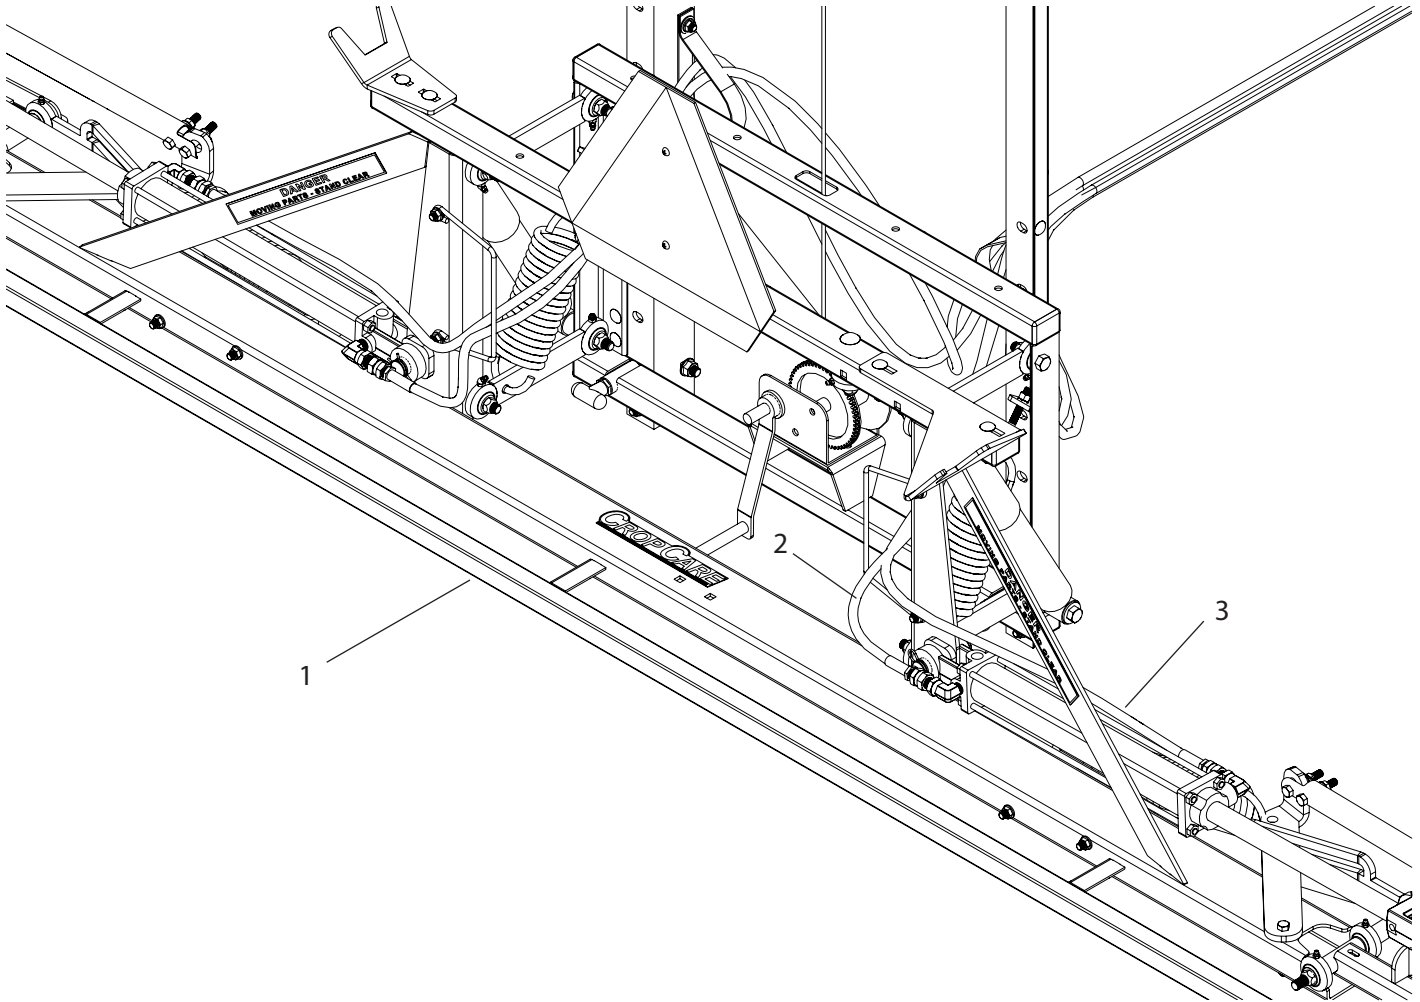

HX30A Breakdown

HX30A Breakdown

Ref #	Qty.	Part Number	Description
1	1	HX30	30ft X-fold hydraulic boom
2	2	**HH1413-2	13' Hose OAL, 1/4" W/HY04-08MP & HY04-06MP Ends
	2	*HH1419.5-2	19.5' Hose OAL, 1/4" W/HY04-08MP & HY04-06MP Ends
3	2	**HH1414-2	14' Hose OAL, 1/4" w/ HY04-08MP & HY04-06MP ends
	2	*HH1421-2	21' Hose OAL, 1/4" w/ HY04-08MP & HY04-06MP ends

*For TR400, TR400H, TR305, TR305H, TR200, TR200H

**For 3PT200, 3PT300