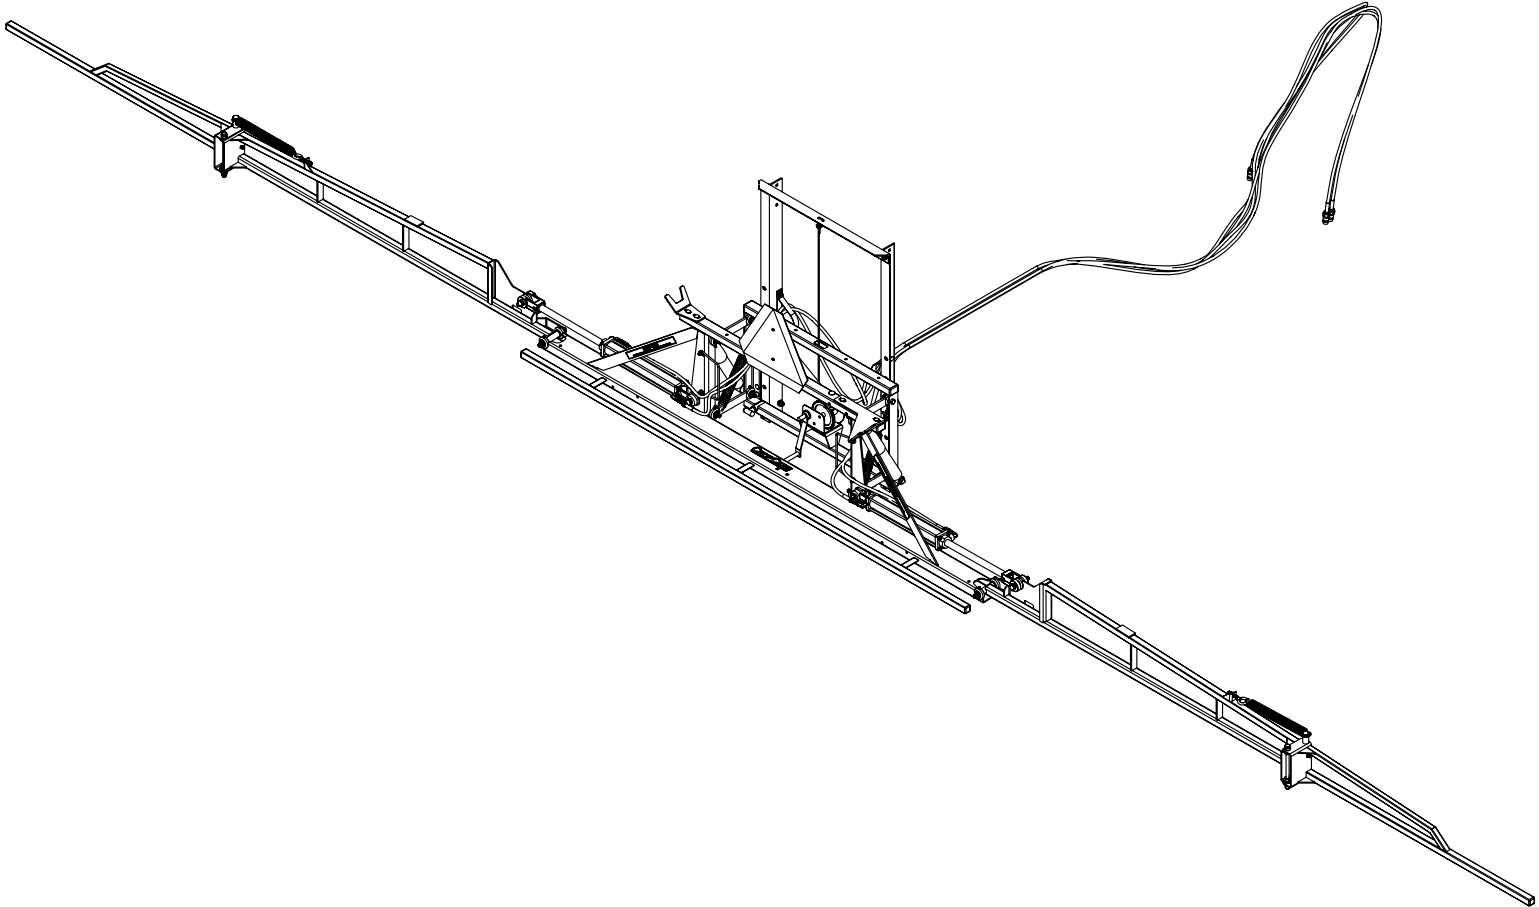

HX30A Breakdown

HX30A Breakdown

Ref #	Qty.	Part Number	Description
1	1	HX30	30ft X-fold hydraulic boom
2	2	**HH1413-2	13' Hose OAL, 1/4" W/HY04-08MP & HY04-06MP Ends
	2	*HH1419.5-2	19.5' Hose OAL, 1/4" W/HY04-08MP & HY04-06MP Ends
3	2	**HH1414-2	14' Hose OAL, 1/4" w/ HY04-08MP & HY04-06MP ends
	2	*HH1421-2	21' Hose OAL, 1/4" w/ HY04-08MP & HY04-06MP ends

*For TR400, TR400H, TR305, TR305H, TR200, TR200H

**For 3PT200, 3PT300