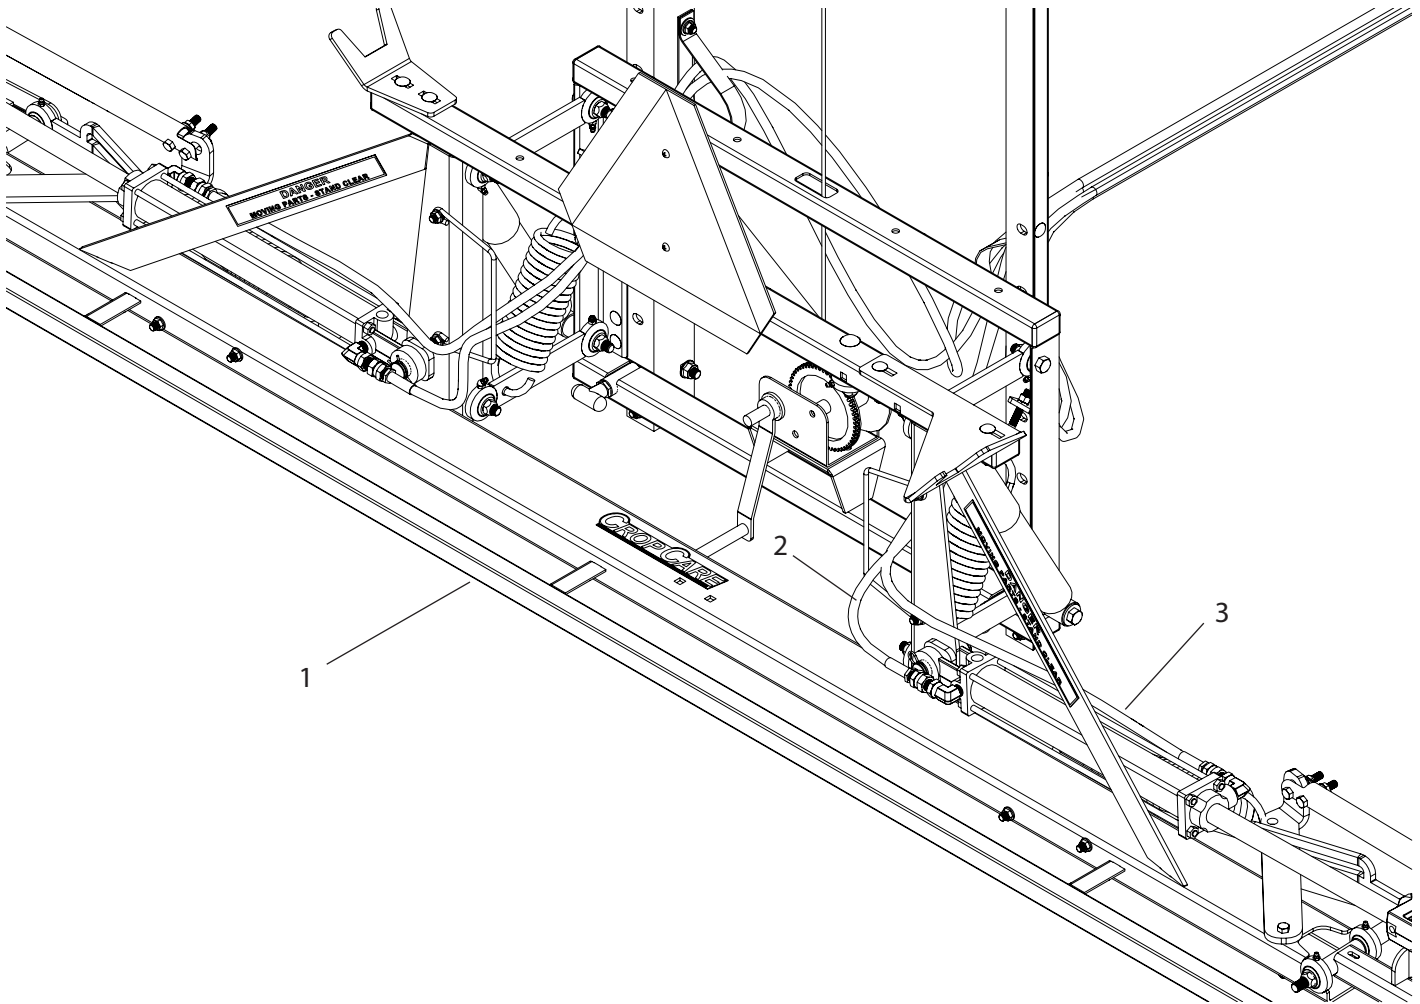

HX30A Breakdown

HX30A Breakdown

Ref #	Qty.	Part Number	Description
1	1	HX30	30ft X-fold hydraulic boom
2	2	**HH1413-2	13' Hose OAL, 1/4" W/HY04-08MP & HY04-06MP Ends
	2	*HH1419.5-2	19.5' Hose OAL, 1/4" W/HY04-08MP & HY04-06MP Ends
3	2	**HH1414-2	14' Hose OAL, 1/4" w/ HY04-08MP & HY04-06MP ends
	2	*HH1421-2	21' Hose OAL, 1/4" w/ HY04-08MP & HY04-06MP ends

*For TR400, TR400H, TR305, TR305H, TR200, TR200H

**For 3PT200, 3PT300