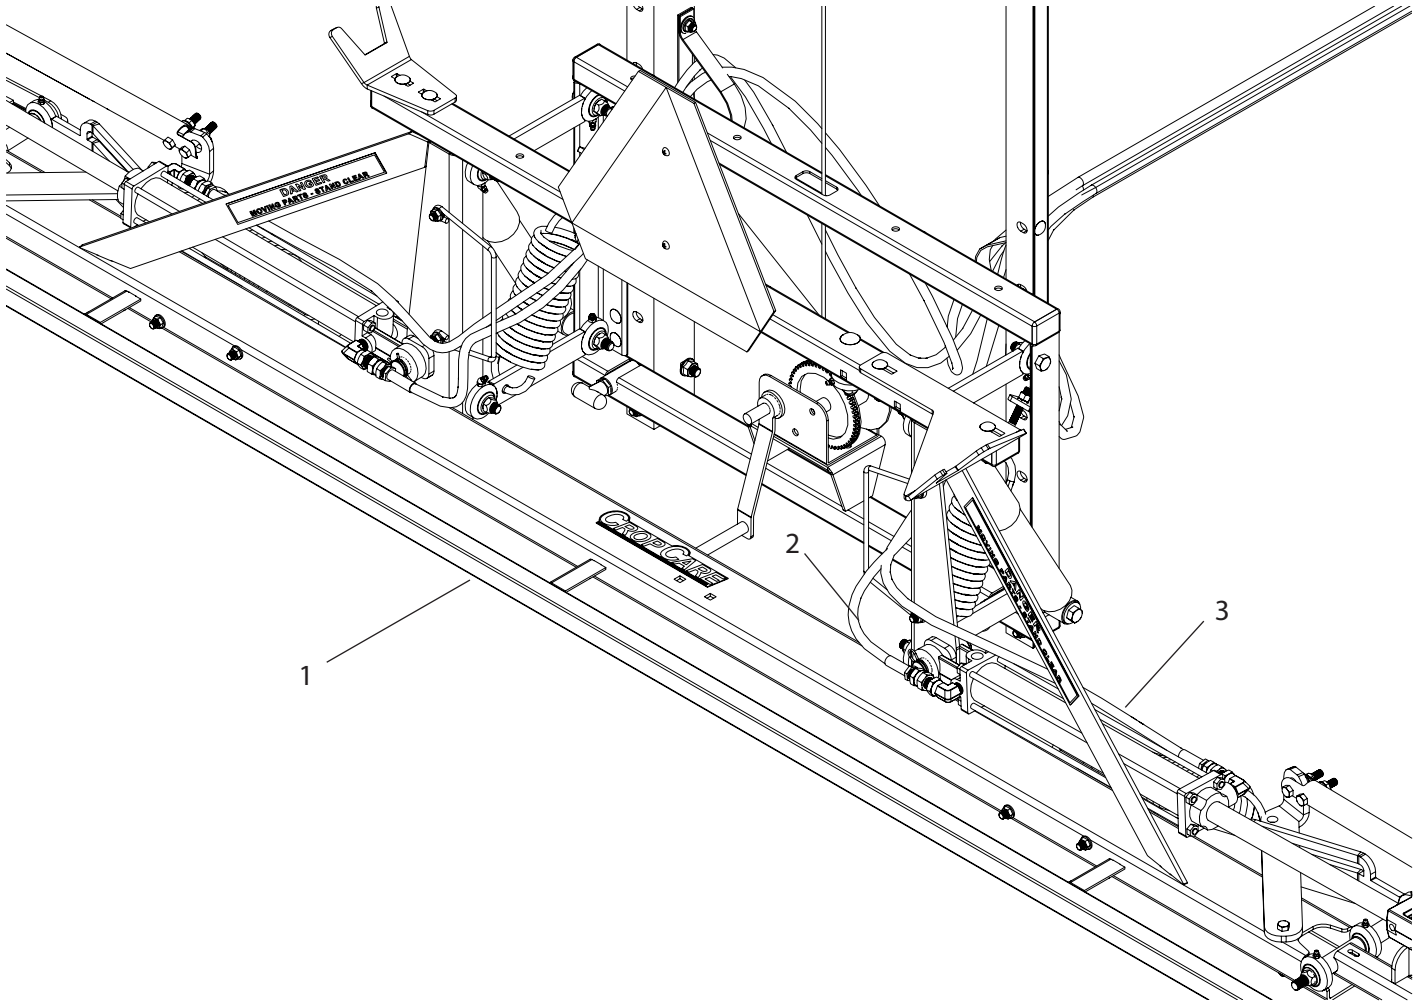

HX40A Breakdown

HX40A Breakdown

Ref #	Qty.	Part Number	Description
1	1	HX40	40ft X-fold hydraulic boom
2	2	**HH1413-2	13' Hose OAL, 1/4" W/HY04-08MP & HY04-06MP Ends
	2	*HH1419.5-2	19.5' Hose OAL, 1/4" W/HY04-08MP & HY04-06MP Ends
3	2	**HH1414-2	14' Hose OAL, 1/4" w/ HY04-08MP & HY04-06MP ends
	2	*HH1421-2	21' Hose OAL, 1/4" w/ HY04-08MP & HY04-06MP ends

*For TR400, TR400H, TR305, TR305H, TR200, TR200H

**For 3PT200, 3PT300