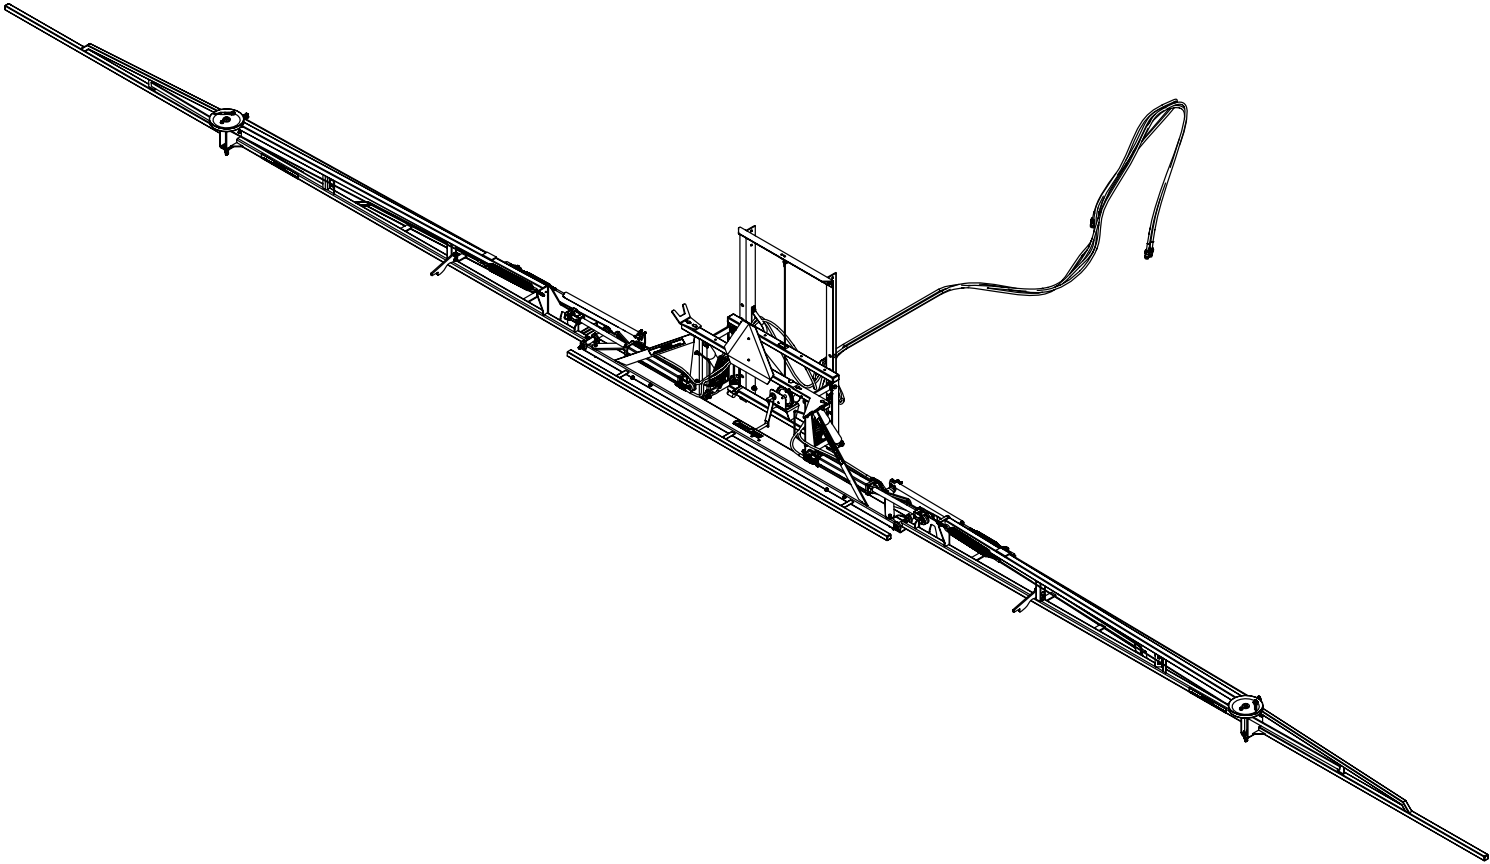

HX40A Breakdown

HX40A Breakdown

Ref #	Qty.	Part Number	Description
1	1	HX40	40ft X-fold hydraulic boom
2	2	**HH1413-2	13' Hose OAL, 1/4" W/HY04-08MP & HY04-06MP Ends
	2	*HH1419.5-2	19.5' Hose OAL, 1/4" W/HY04-08MP & HY04-06MP Ends
3	2	**HH1414-2	14' Hose OAL, 1/4" w/ HY04-08MP & HY04-06MP ends
	2	*HH1421-2	21' Hose OAL, 1/4" w/ HY04-08MP & HY04-06MP ends

*For TR400, TR400H, TR305, TR305H, TR200, TR200H

**For 3PT200, 3PT300