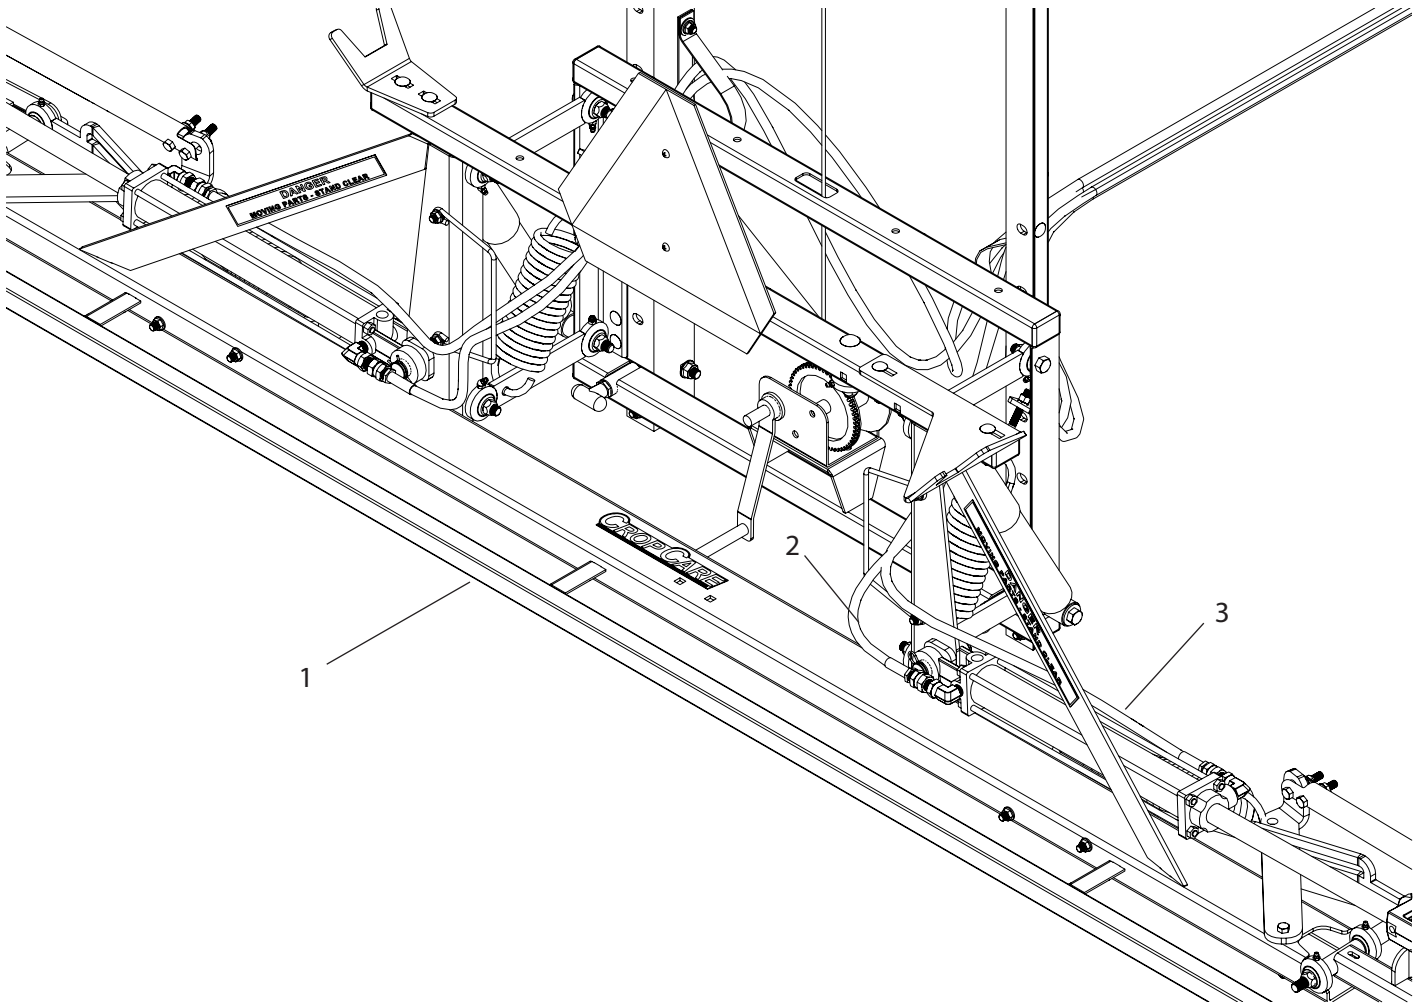

HX40A Breakdown

HX40A Breakdown

Ref #	Qty.	Part Number	Description
1	1	HX40	40ft X-fold hydraulic boom
2	2	**HH1413-2	13' Hose OAL, 1/4" W/HY04-08MP & HY04-06MP Ends
	2	*HH1419.5-2	19.5' Hose OAL, 1/4" W/HY04-08MP & HY04-06MP Ends
3	2	**HH1414-2	14' Hose OAL, 1/4" w/ HY04-08MP & HY04-06MP ends
	2	*HH1421-2	21' Hose OAL, 1/4" w/ HY04-08MP & HY04-06MP ends

*For TR400, TR400H, TR305, TR305H, TR200, TR200H

**For 3PT200, 3PT300