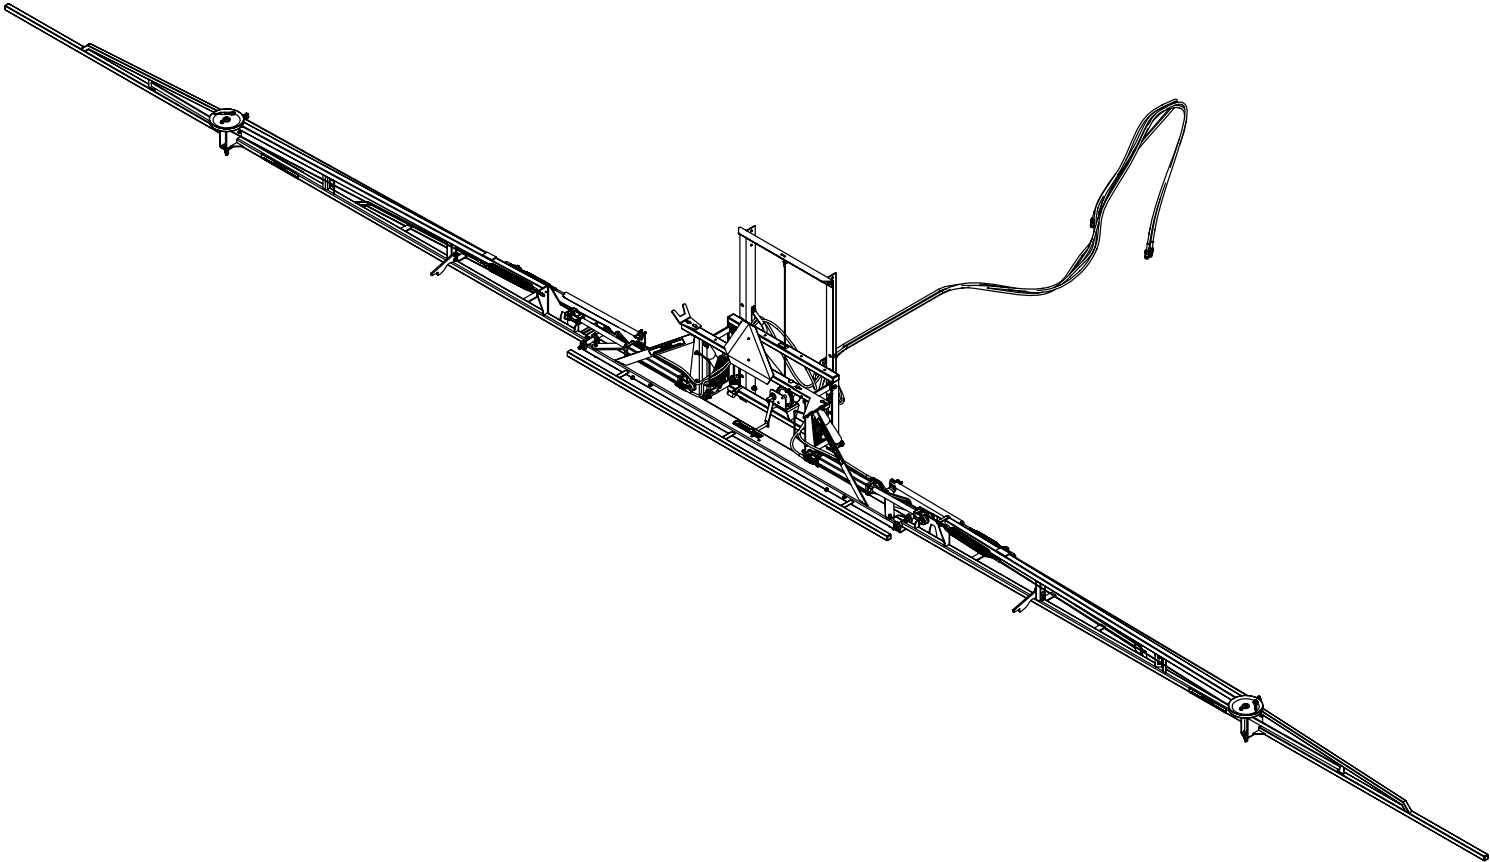

HX40A Breakdown

HX40A Breakdown

Ref #	Qty.	Part Number	Description
1	1	HX40	40ft X-fold hydraulic boom
2	2	**HH1413-2	13' Hose OAL, 1/4" W/HY04-08MP & HY04-06MP Ends
	2	*HH1419.5-2	19.5' Hose OAL, 1/4" W/HY04-08MP & HY04-06MP Ends
3	2	**HH1414-2	14' Hose OAL, 1/4" w/ HY04-08MP & HY04-06MP ends
	2	*HH1421-2	21' Hose OAL, 1/4" w/ HY04-08MP & HY04-06MP ends

*For TR400, TR400H, TR305, TR305H, TR200, TR200H

**For 3PT200, 3PT300