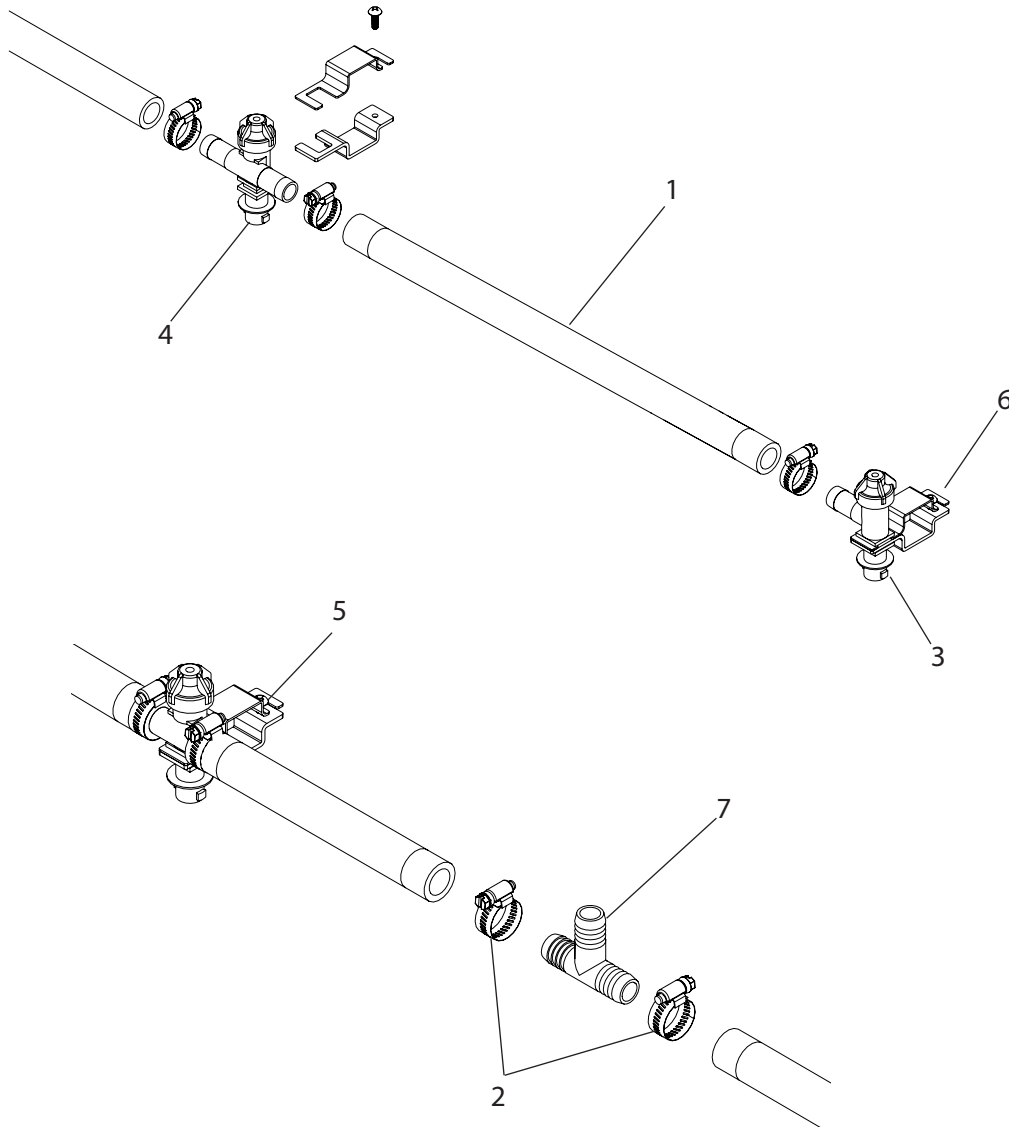

HXP30-20 Breakdown

Boom plumbing, (18) QJ300 nozzle

HXP30-20 Breakdown

Boom plumbing, (18) QJ300 nozzle

Ref#	Qty.	Part Number	Description
1	25	1008	Hose, EPDM Rubber 1/2" 300 PSI
2	39	6806052	Hose Clamp, 1/2" - 29/32" SS
3	8	22251311500NYB	Body, Nozzle Elbow 1/2" QJ300
4	13	22252312500NYB	Body, Nozzle Tee 1/2" QJ300
5	6	QJ111SQ112SS *	Clamp, Nozzle Body 1-1/2" Sq Tube SS
6	12	QJ111SQ114SS **	Clamp, Nozzle Body 1-1/4" Sq Tube SS
7	3	T12	Tee, 1/2" Hose Barbs Nylon

* Clamps used on Inner Wings

** Clamps used on Outer Wings