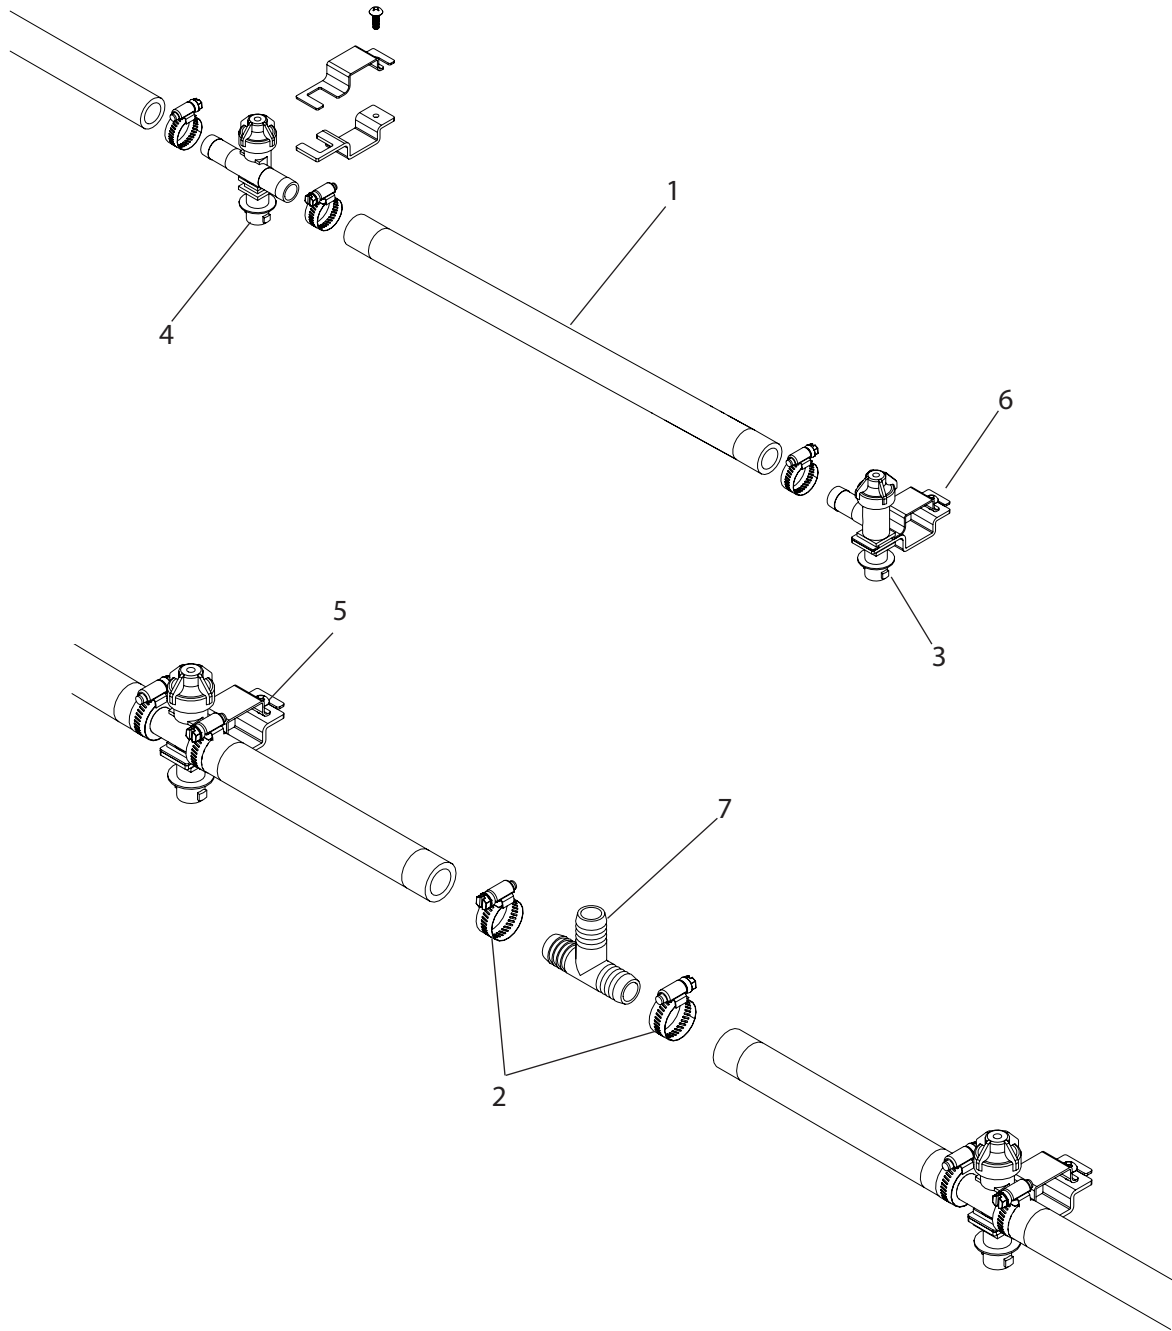

HXP45-20 Breakdown

20" Boom Plumbing Subassembly, 45' Boom

Ref#	Qty.	Part Number	Description
1	40'	1012	Hose, EPDM Rubber 3/4" 300 PSI
2	54	6812052	Hose Clamp, 11/16" - 1-1/4" SS
3	6	22251311750NYB	Body, Nozzle Elbow 3/4" QJ300
4	21	22252312750NYB	Body, Nozzle Tee 3/4" QJ300
5	12	**QJ1115SQ112SS	Clamp, Nozzle Body 1-1/2" Sq Tube SS
6	15	*QJ1115SQ114SS	Clamp, Nozzle Body 1-1/4" Sq Tube SS
7	3	T34	Tee, 3/4" hose barbs, nylon

**Clamps used on Inner Wings

*Clamps used on Outer Wings