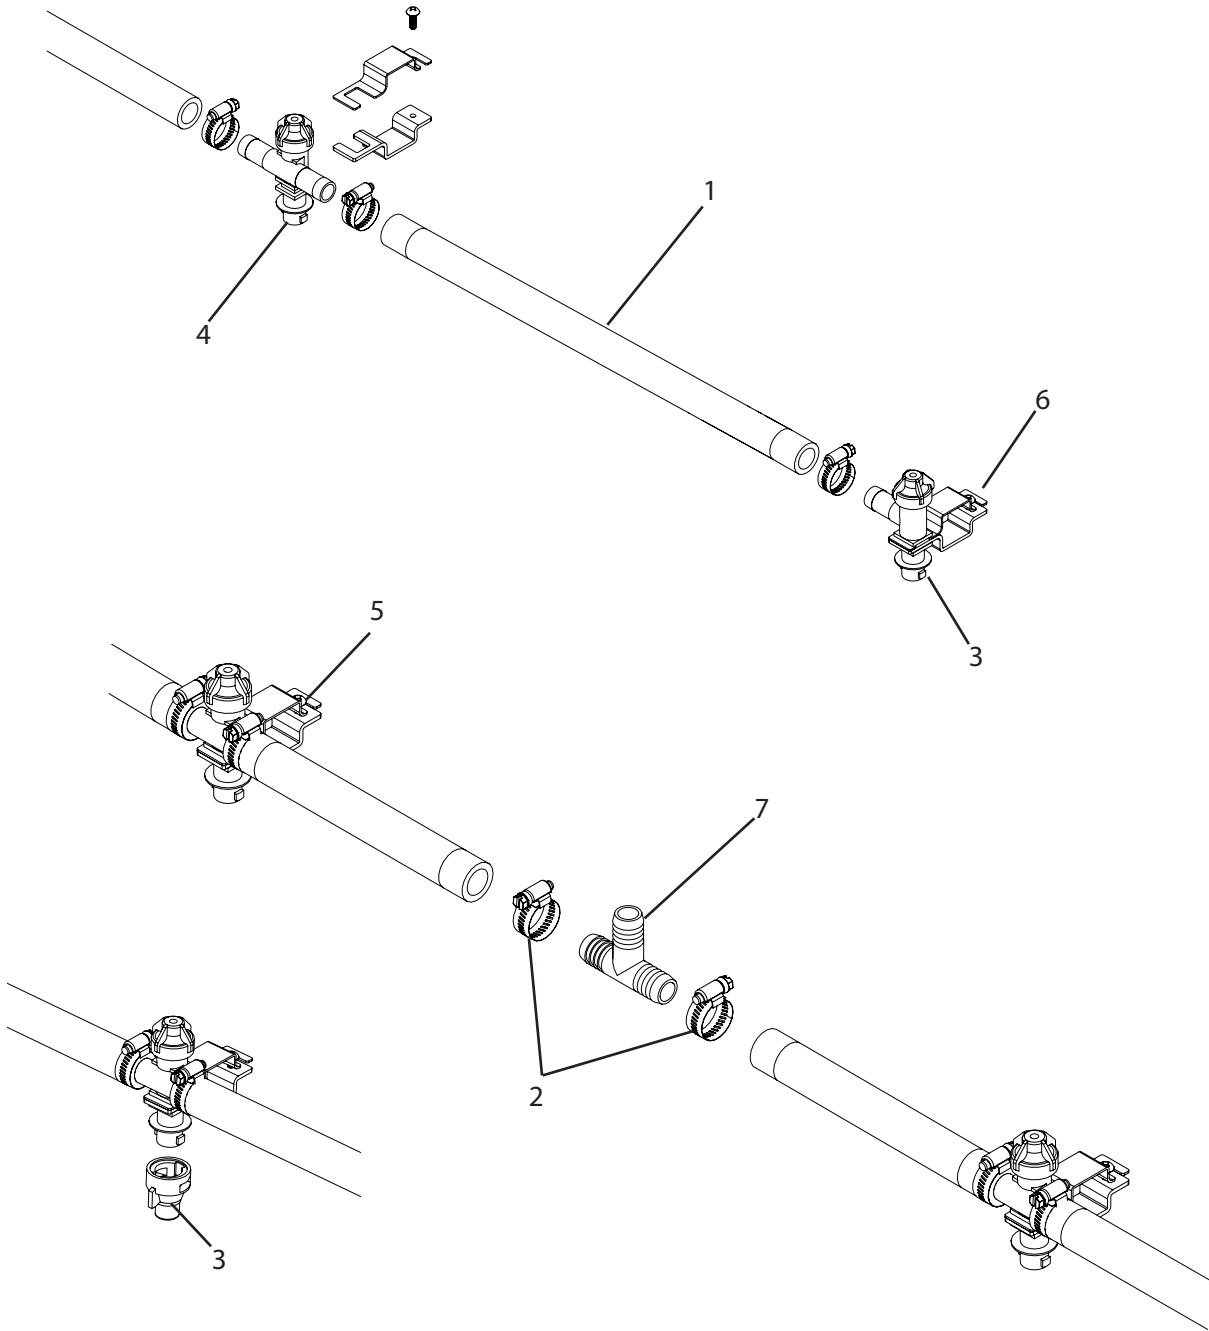

HXP45-2030 Breakdown

2030 boom plumbing subassembly, 45' boom

Ref#	Qty.	Part Number	Description
1	40'	1012	Hose, EPDM Rubber 3/4" 300 PSI
2	70	6812052	Hose Clamp, 11/16" - 1-1/4" SS
3	8	19843NYR	Cap, Shut-Off w/Gasket Black
4	6	22251311750NYB	Body, Nozzle Elbow 3/4" QJ300
5	29	22252312750NYB	Body, Nozzle Tee 3/4" QJ300
6	16	**QJ1115Q112SS	Clamp, Nozzle Body 1-1/2" Sq Tube SS
7	19	*QJ1115Q114SS	Clamp, Nozzle Body 1-1/4" Sq Tube SS
8	3	T34	Tee, 3/4" hose barbs, nylon

**Clamps used on Inner Wings

*Clamps used on Outer Wings