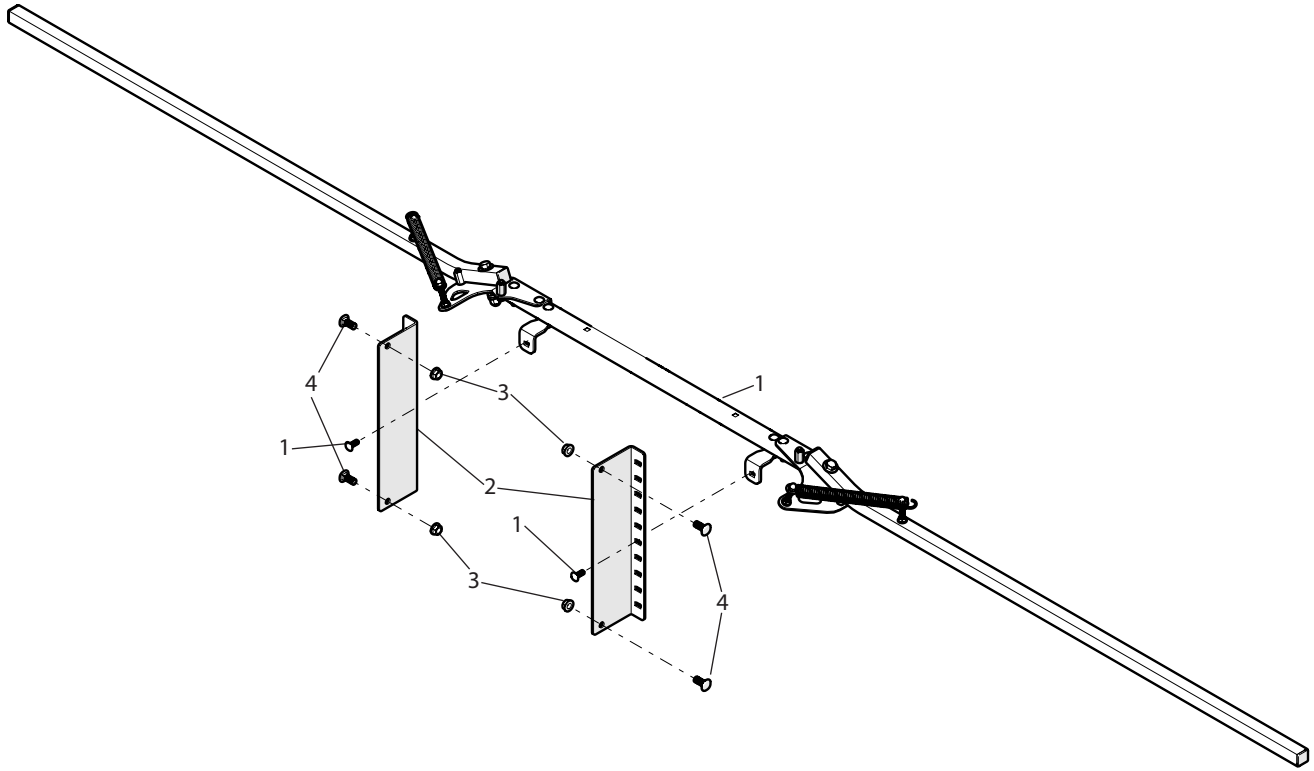

MX160A Breakdown

13' Manual Fold Boom, Wide Mount

Ref #	Qty.	Part Number	Description
1	1	MX160	13' Manual Fold Boom
2	2	T540	Boom mounting plate
3	4	FN12	Nut, Flange 1/2-13
4	4	CB12*114G5	Bolt, Carriage 1/2-13 x 1 1/4" Gr 5