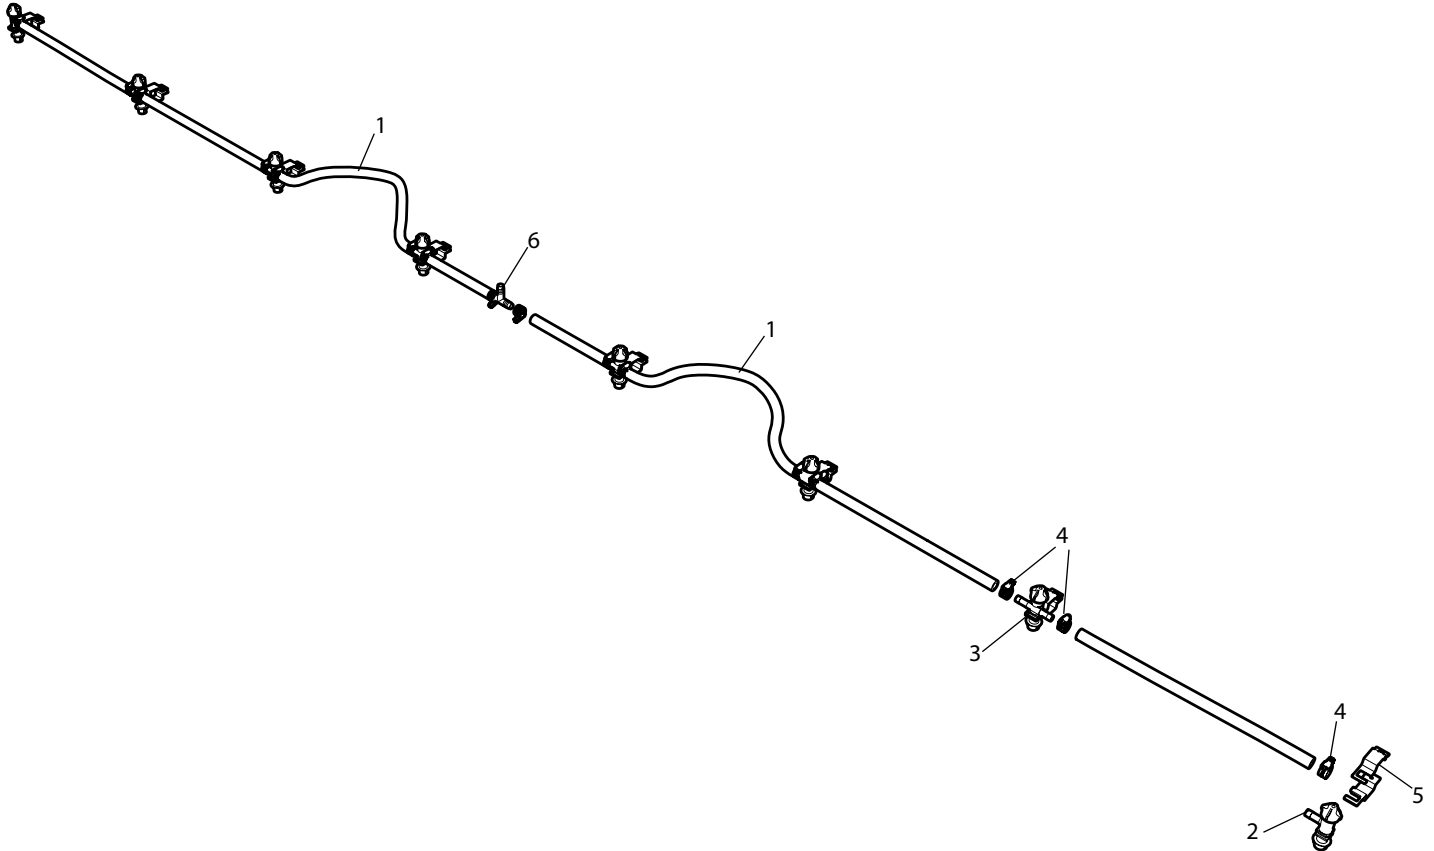

MXP160 Breakdown

Boom plumbing, (8) QJ300 nozzle

Ref #	Qty.	Part Number	Description
1	18'	1008	Hose, EPDM Rubber 1/2" 300 PSI
2	3	22251311500NYB	Body, Nozzle Elbow 1/2" QJ300
3	7	22252312500NYB	Body, Nozzle Tee 1/2" QJ300
4	17	6806052	Hose Clamp, 1/2" - 19/32" SS
5	8	QJ111SQ114	Clamp, Nozzle Body 1-1/4" Sq Tube Steel
6	1	T12	Tee, 1/2" Hose Barbs Nylon