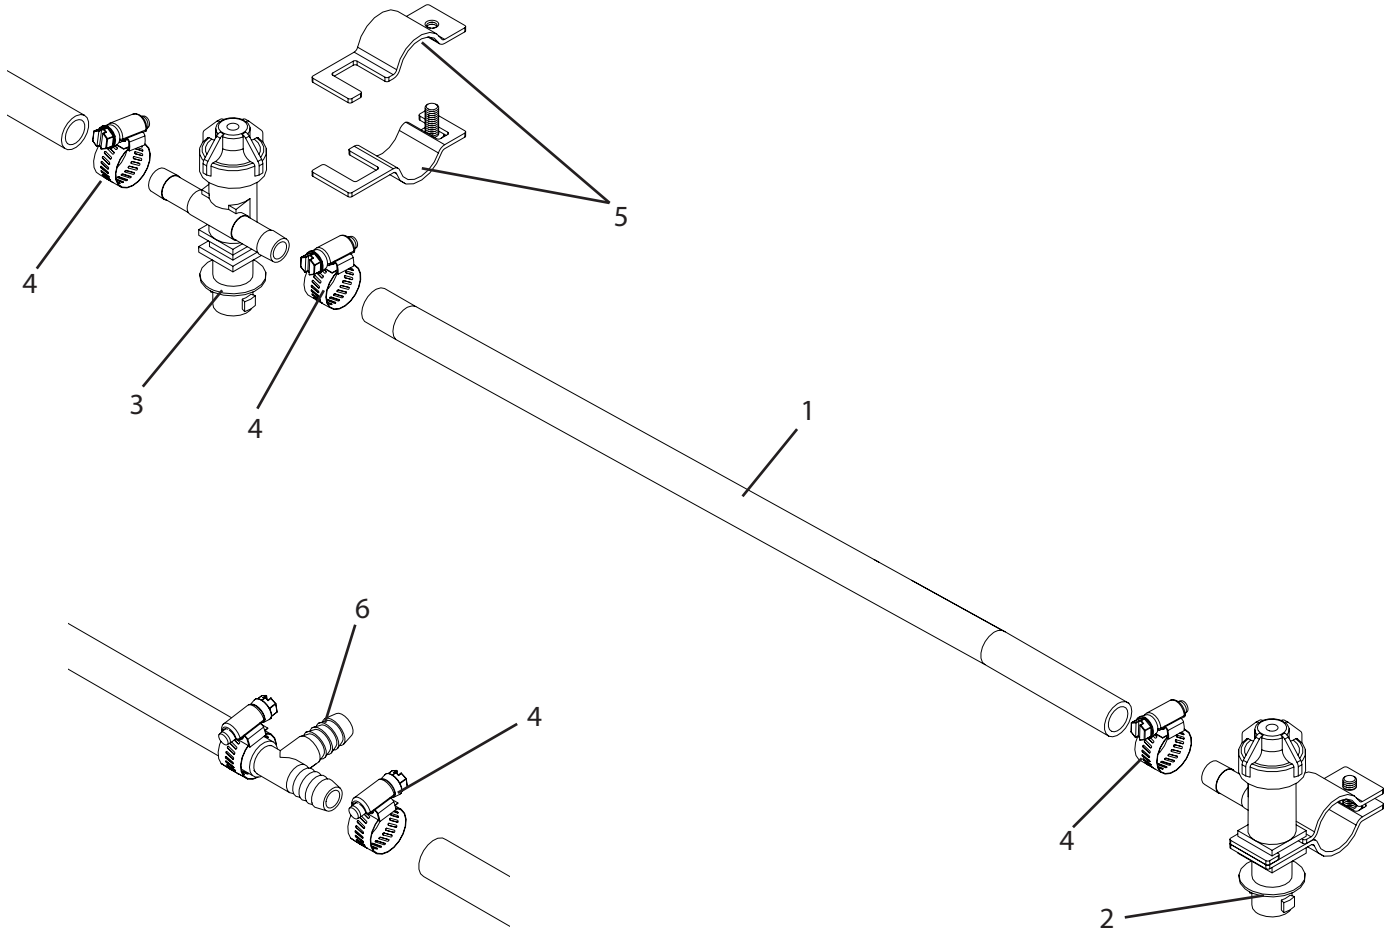

MXP30-20 Breakdown

Boom plumbing, 20in spacing, 30ft manual fold boom

MXP30-20 Breakdown

Boom plumbing, 20in spacing, 30ft manual fold boom

Ref#	Qty.	Part Number	Description
1	25	1008	Hose, EPDM Rubber 1/2" 300 PSI
2	6	22251311500NYB	Body, Nozzle Elbow 1/2" QJ300
3	15	22252312500NYB	Body, Nozzle Tee 1/2" QJ300
4	33	6806052	Hose Clamp, 1/2" - 29/32" SS
5	18	QJ11134	Clamp, Nozzle Body 3/4" Pipe
6	1	T12	Tee, 1/2" Hose Barbs Nylon