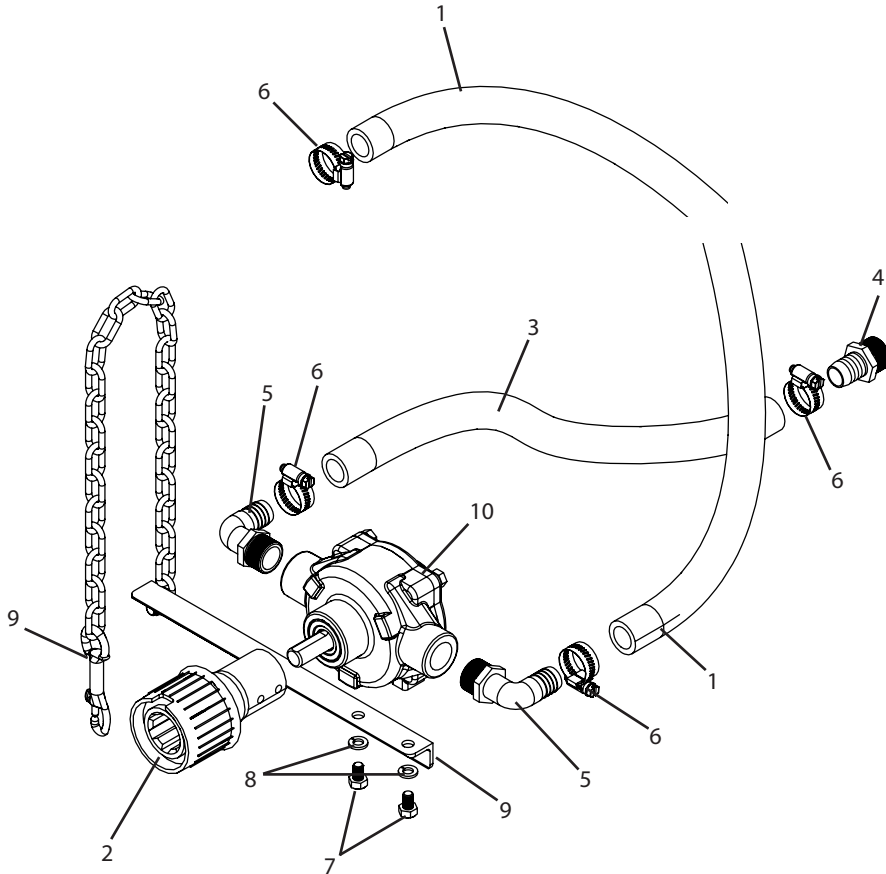

## P3PT-6500C, 6500N, 6500XL Breakdown

### 6500C, 6500N, 6500XL Hypro roller pump with PTO

| Ref# | Qty. | Part Number | Description  |
|------|------|-------------|--|
| 1    | 4 FT | 1012        | Hose, EPDM Rubber 3/4" 300 PSI                             |
| 2    | 1    | 13230074    | Coupler, Quick 540 RPM x 5/8" Pump Shaft Forged Steel      |
| 3    | 4    | 3003        | Hose, Suction 3/4" Clear PVC 100 PSI                       |
| 4    | 1    | 3A3434      | Fitting, Hose 3/4" MPT x 3/4" HB                           |
| 5    | 2    | 3EL3434     | Adapter, Hose 90° 3/4" MPT x 3/4" HB                       |
| 6    | 4    | 6812052     | Hose Clamp, 1/2" - 1-1/4" SS                               |
| 7    | 2    | H5C516*12   | Bolt, Hex 5/16-18 x 1/2" Gr 5                              |
| 8    | 2    | LW516       | Washer, Lock 5/16"   |
| 9    | 1    | PTA *       | Torque arm assembly  |
|      | 1    | 6500C       | Pump, 6-Roller Cast Iron 5/8" Shaft 3/4" FPT               |
| 10   | 1    | 6500N       | Pump, 6-Roller Ni-Resist 5/8" Shaft 3/4" FPT               |
|      | 1    | 6500XL      | Pump, Roller SilverCast 6-Roller 5/8" Shaft 3/4" FPT Ports |

\* Component Parts Breakdowns are available for this part.