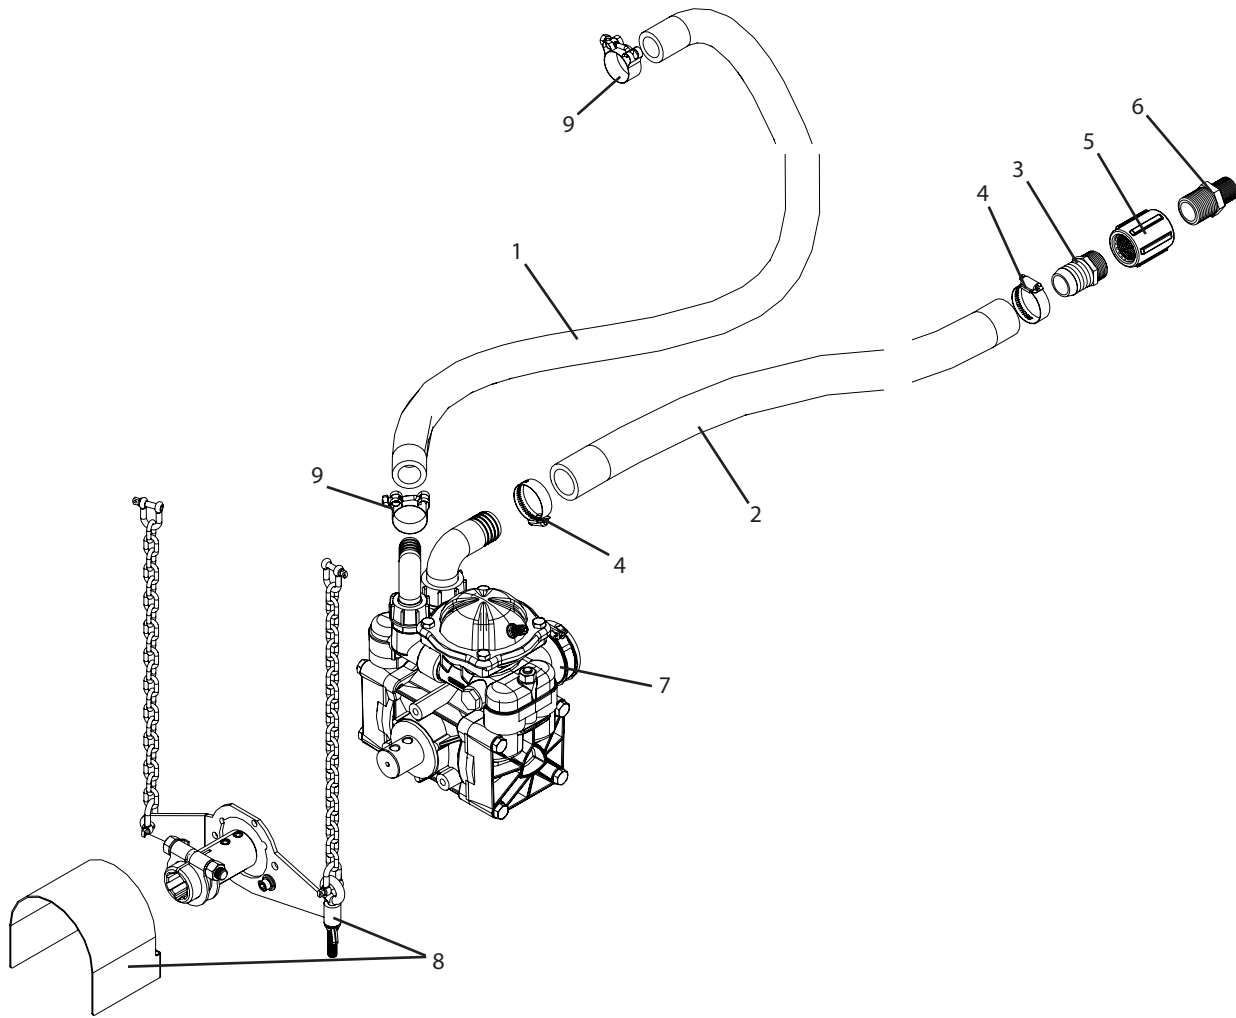

P3PT-D70 Breakdown

D70 Hypro diaphragm pump, female shaft tractor PTO mounted

Ref#	Qty.	Part Number	Description
1	5 FT	1116	Hose, Nitrile Grizzly 1" 500 PSI
2	5 FT	3111	Hose, Suction EPDM Blend 1-1/4" 70 PSI
3	1	3A100114	Fitting, Hose 1" MPT x 1-1/4" HB
4	2	6820052	Hose Clamp, 3/4" - 1-3/4" SS
5	1	8FC100	Coupling, 1" FPT Sch 80 Poly
6	1	8M134	Nipple, Reducer 1" MPT x 3/4" MPT Sch 80 Poly
7	1	9910D70 *	Pump, Diaphragm (2) 1-1/4" HB Inlet 1" HB Outlet 19 GPM 290 PSI
8	1	9910KIT1708	Kit, Shaft FM PTO (D60,70,100,115)
9	2	TB138	Clamp, T-Bolt 1-3/8" - 1-9/16"

* Component parts breakdowns are available for these parts.